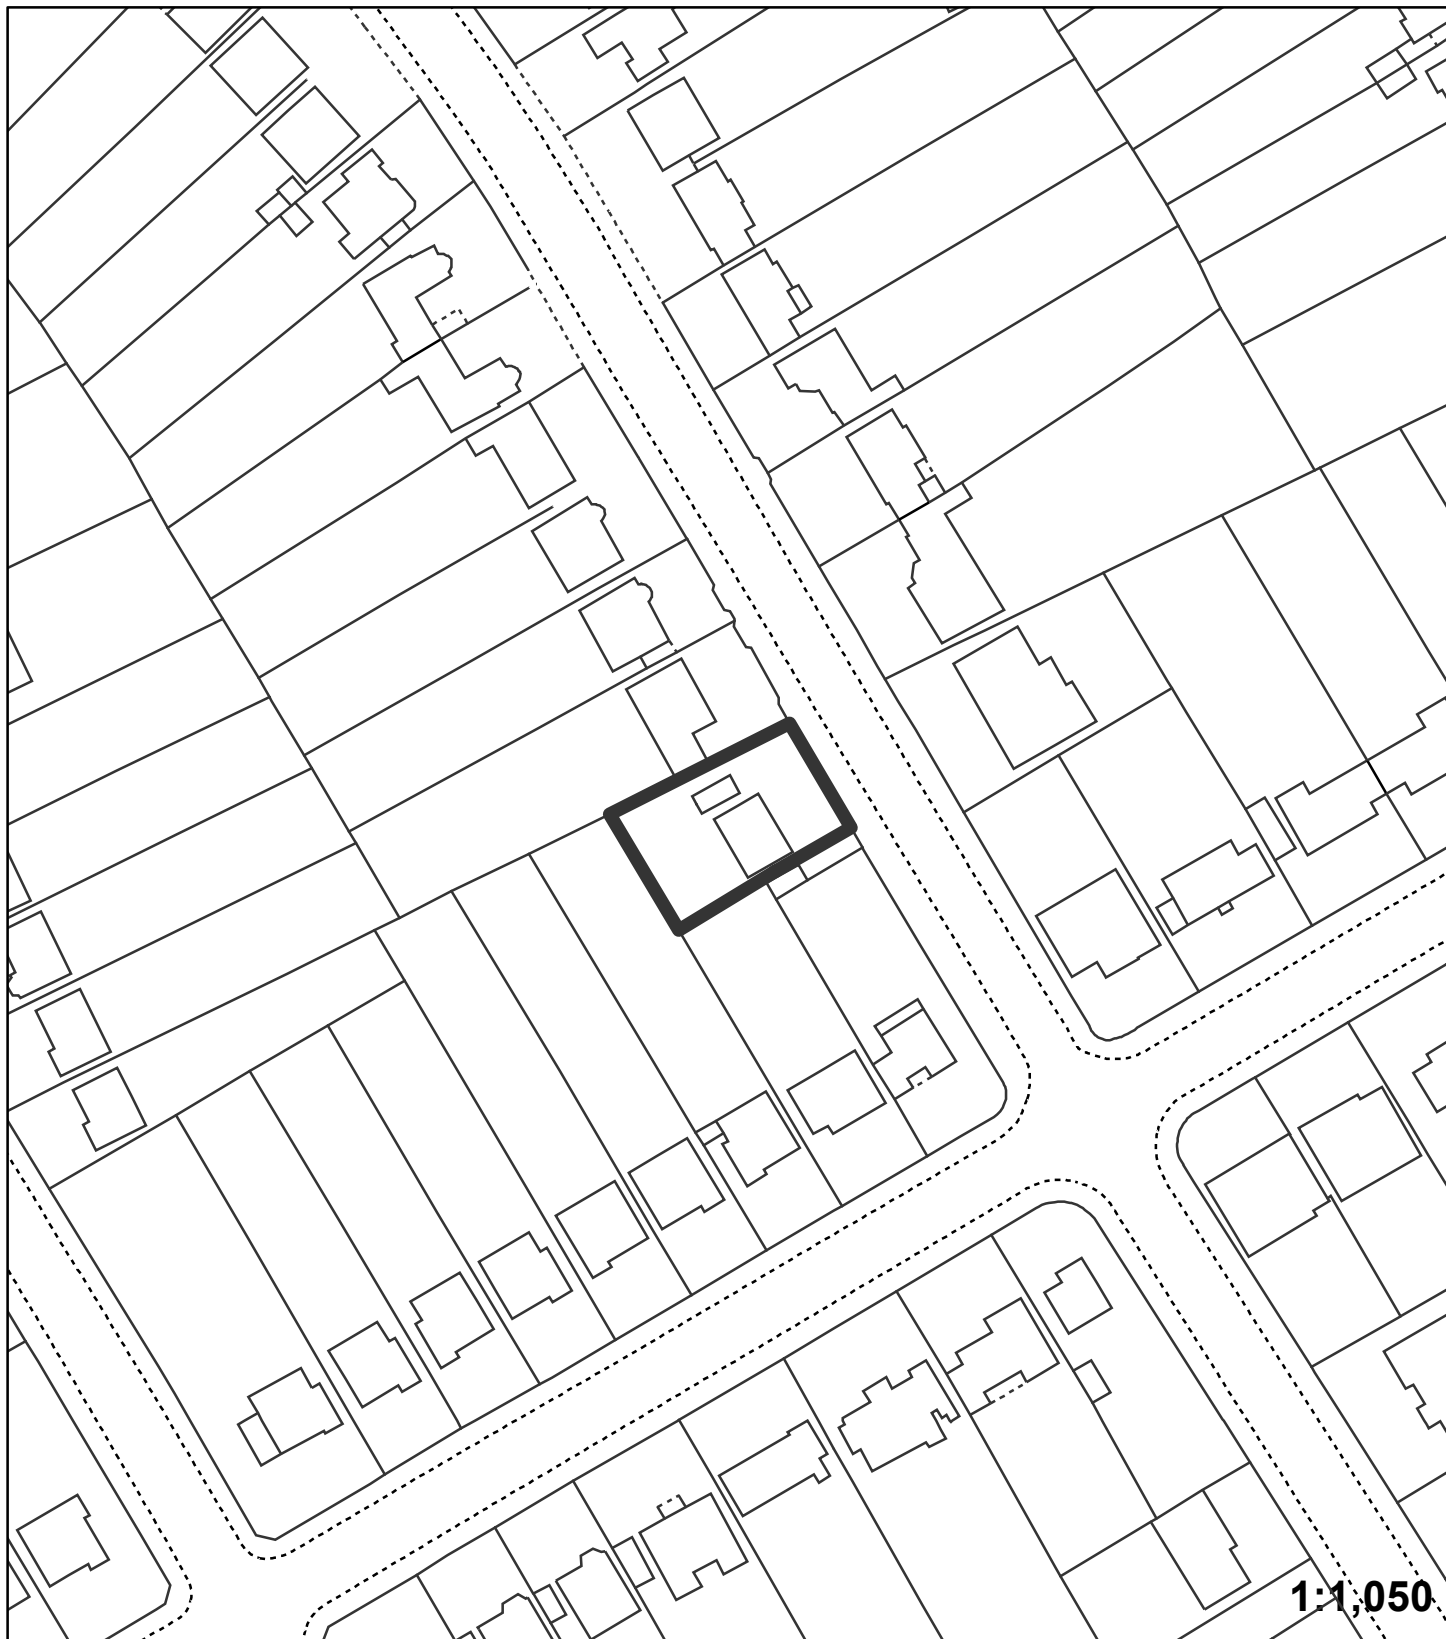

**Application:**16/05835/FULL6

**Address:** 76A Elwill Way Beckenham BR3 6RZ

**Proposal:** First floor side extension

"This plan is provided to identify the location of the site and should not be used to identify the extent of the application site"  
© Crown copyright and database rights 2015. Ordnance Survey 100017661.