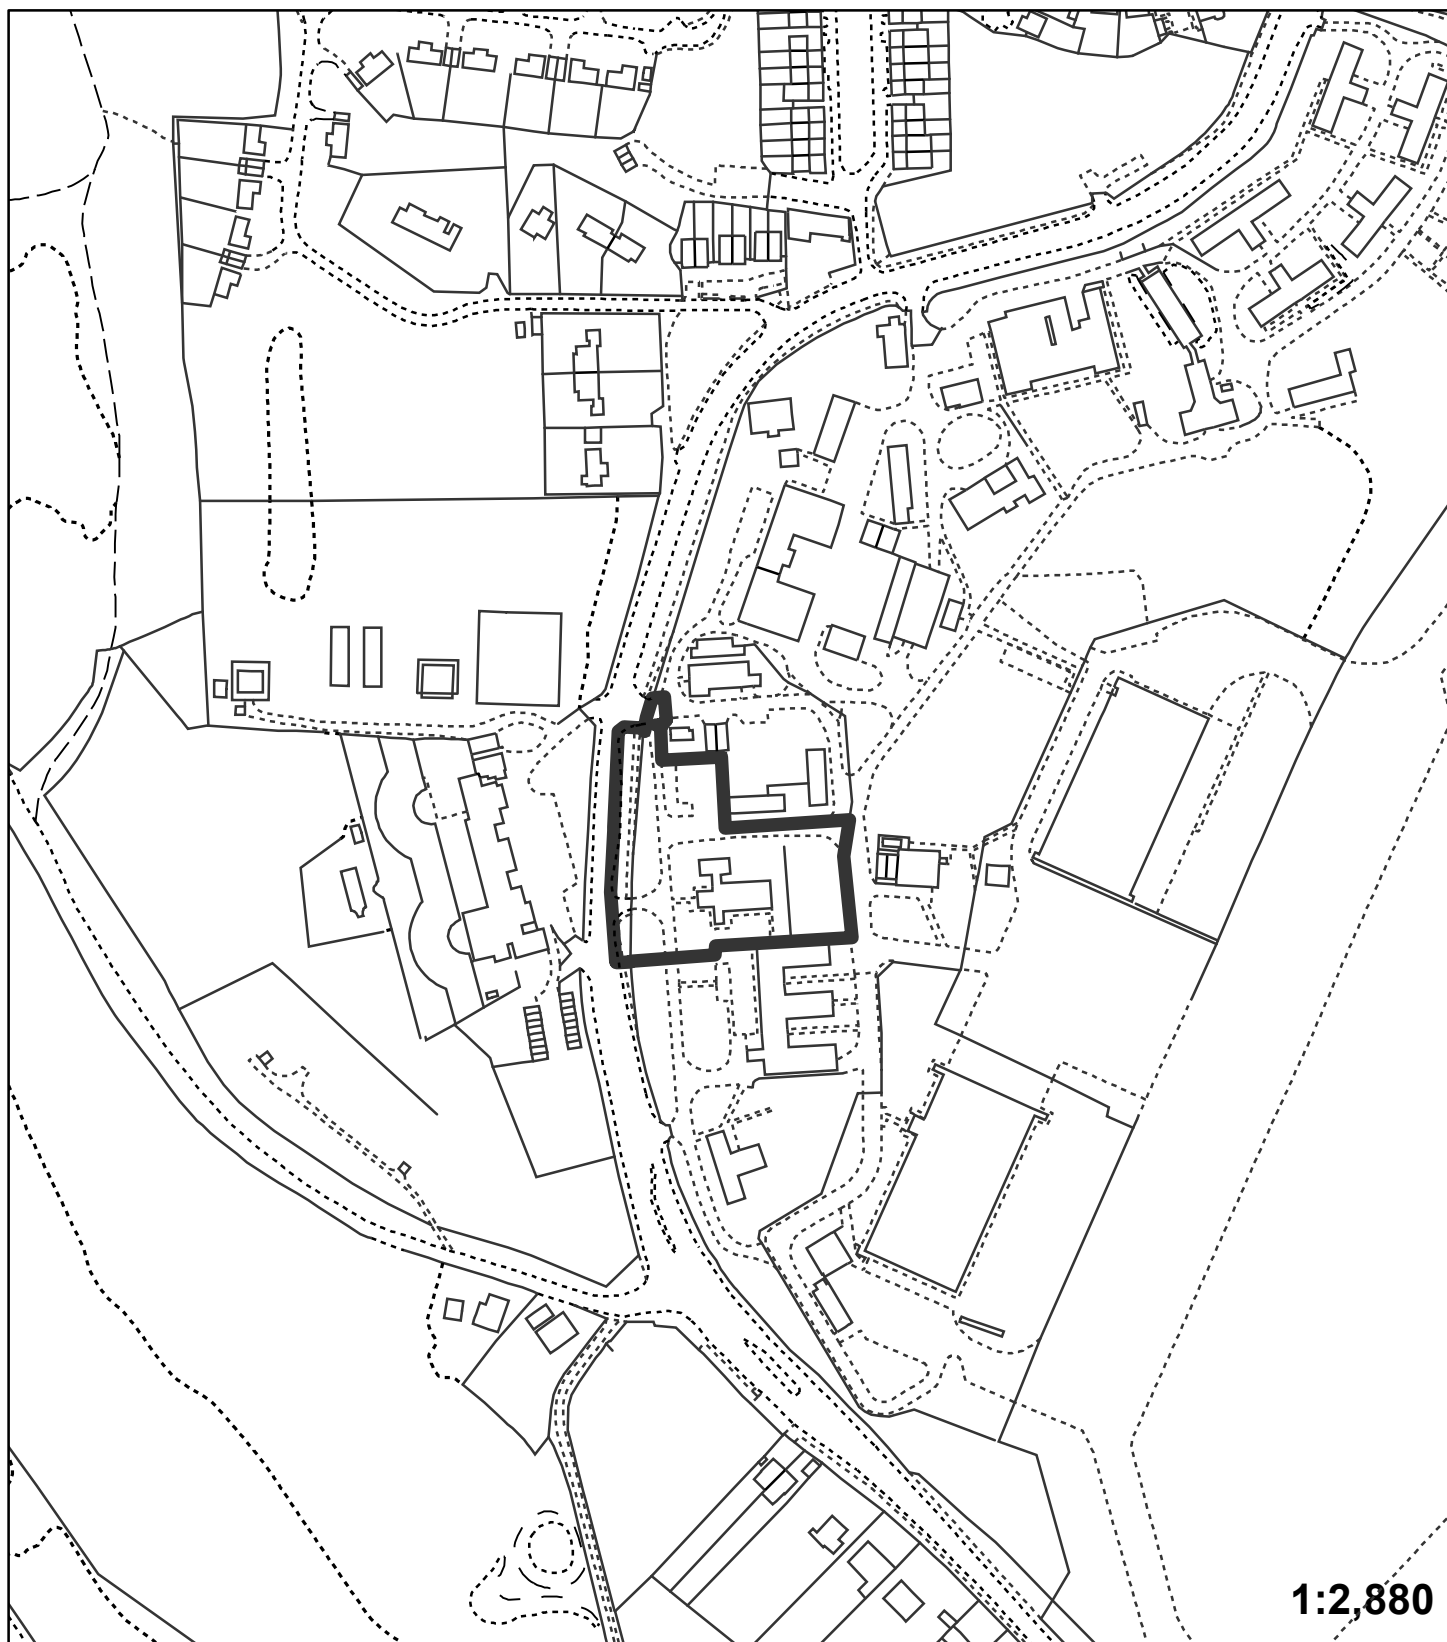

Application:17/00728/FULL1

Address: St Georges RAF Chapel Main Road Biggin Hill TN16 3EJ

Proposal: Proposed Memorial Museum (Use Class D1) with ancillary café/ shop (Use Class A1/A3) with associated car parking, landscaping and alterations to the access points, demolition of modern annex building at St Georges Chapel and minor alterations to the listed building.

"This plan is provided to identify the location of the site and should not be used to identify the extent of the application site"
© Crown copyright and database rights 2015. Ordnance Survey 100017661.