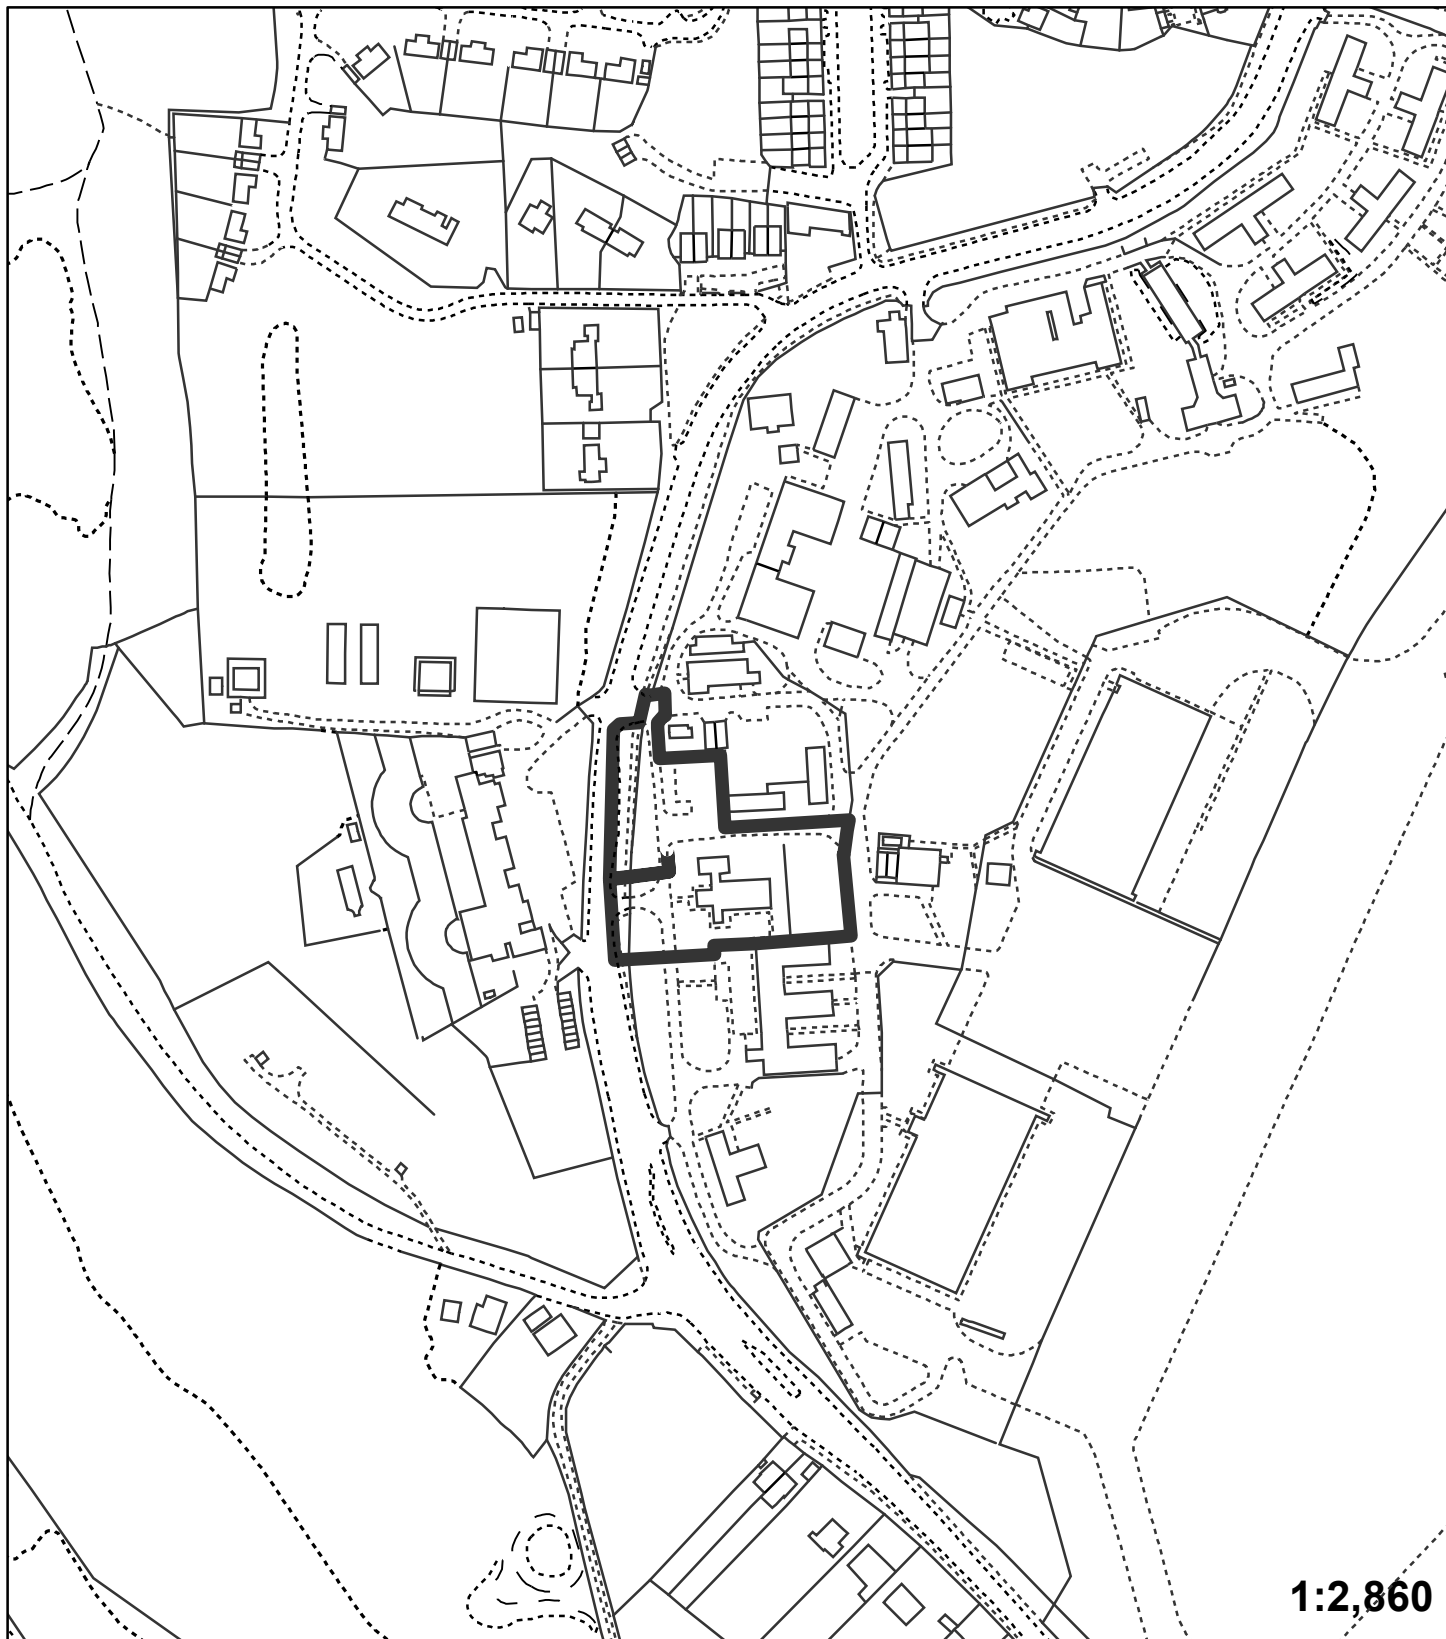

Application:17/00736/LBC

Address: St Georges RAF Chapel Main Road Biggin Hill TN16 3EJ

Proposal: Listed Building Consent - Proposed Memorial Museum (Use Class D2) with ancillary café/ shop (Use Class A1/A3) with associated car parking, landscaping and alterations to the access points, demolition of modern annex building at St Georges Chapel and minor alterations to the

"This plan is provided to identify the location of the site and should not be used to identify the extent of the application site"

© Crown copyright and database rights 2015. Ordnance Survey 100017661.