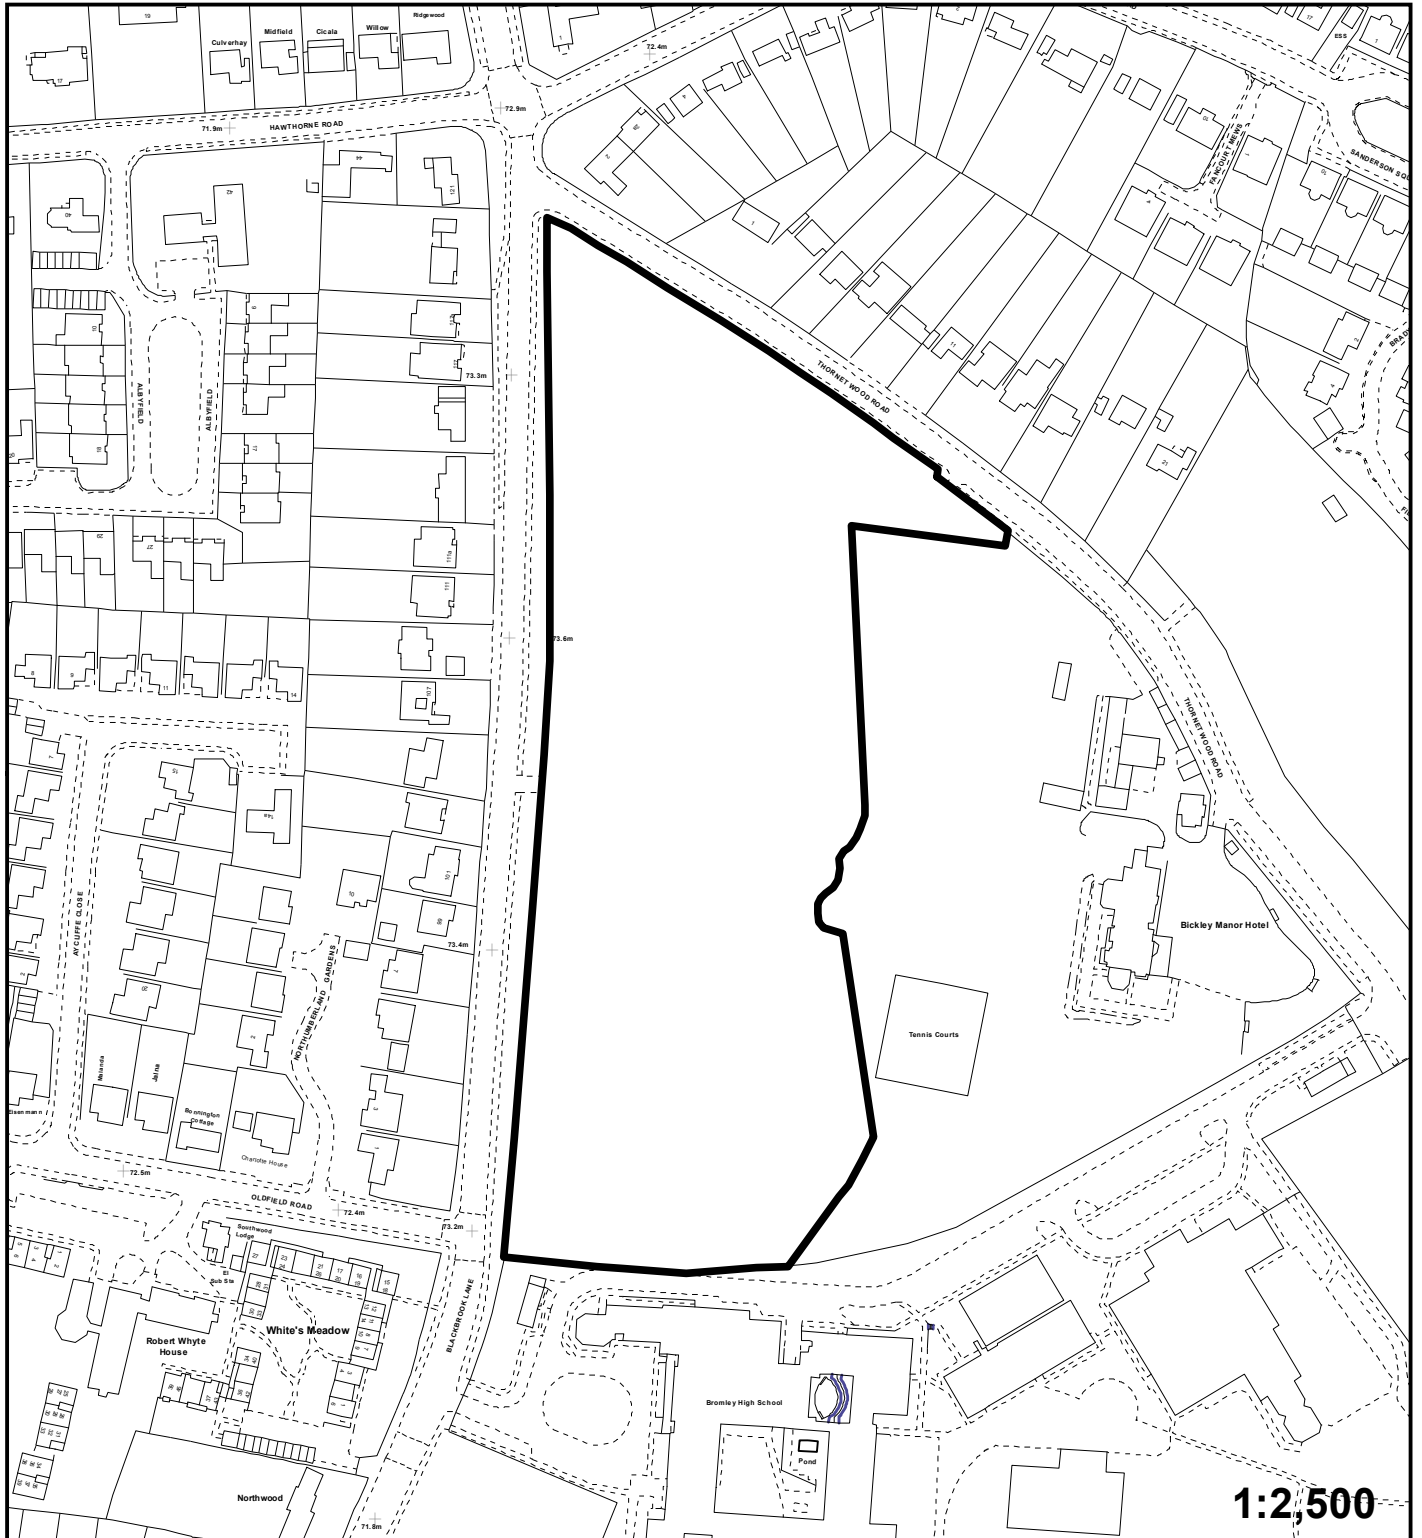

**Application: 13/02053/FULL 1**

**Address: Land east side Blackbrook Lane, Bickley, Bromley.**

**Proposal:**

"This plan is provided to identify the location of the site and should not be used to identify the extent of the application site"  
© Crown copyright and database rights 2014. Ordnance Survey 100017661.