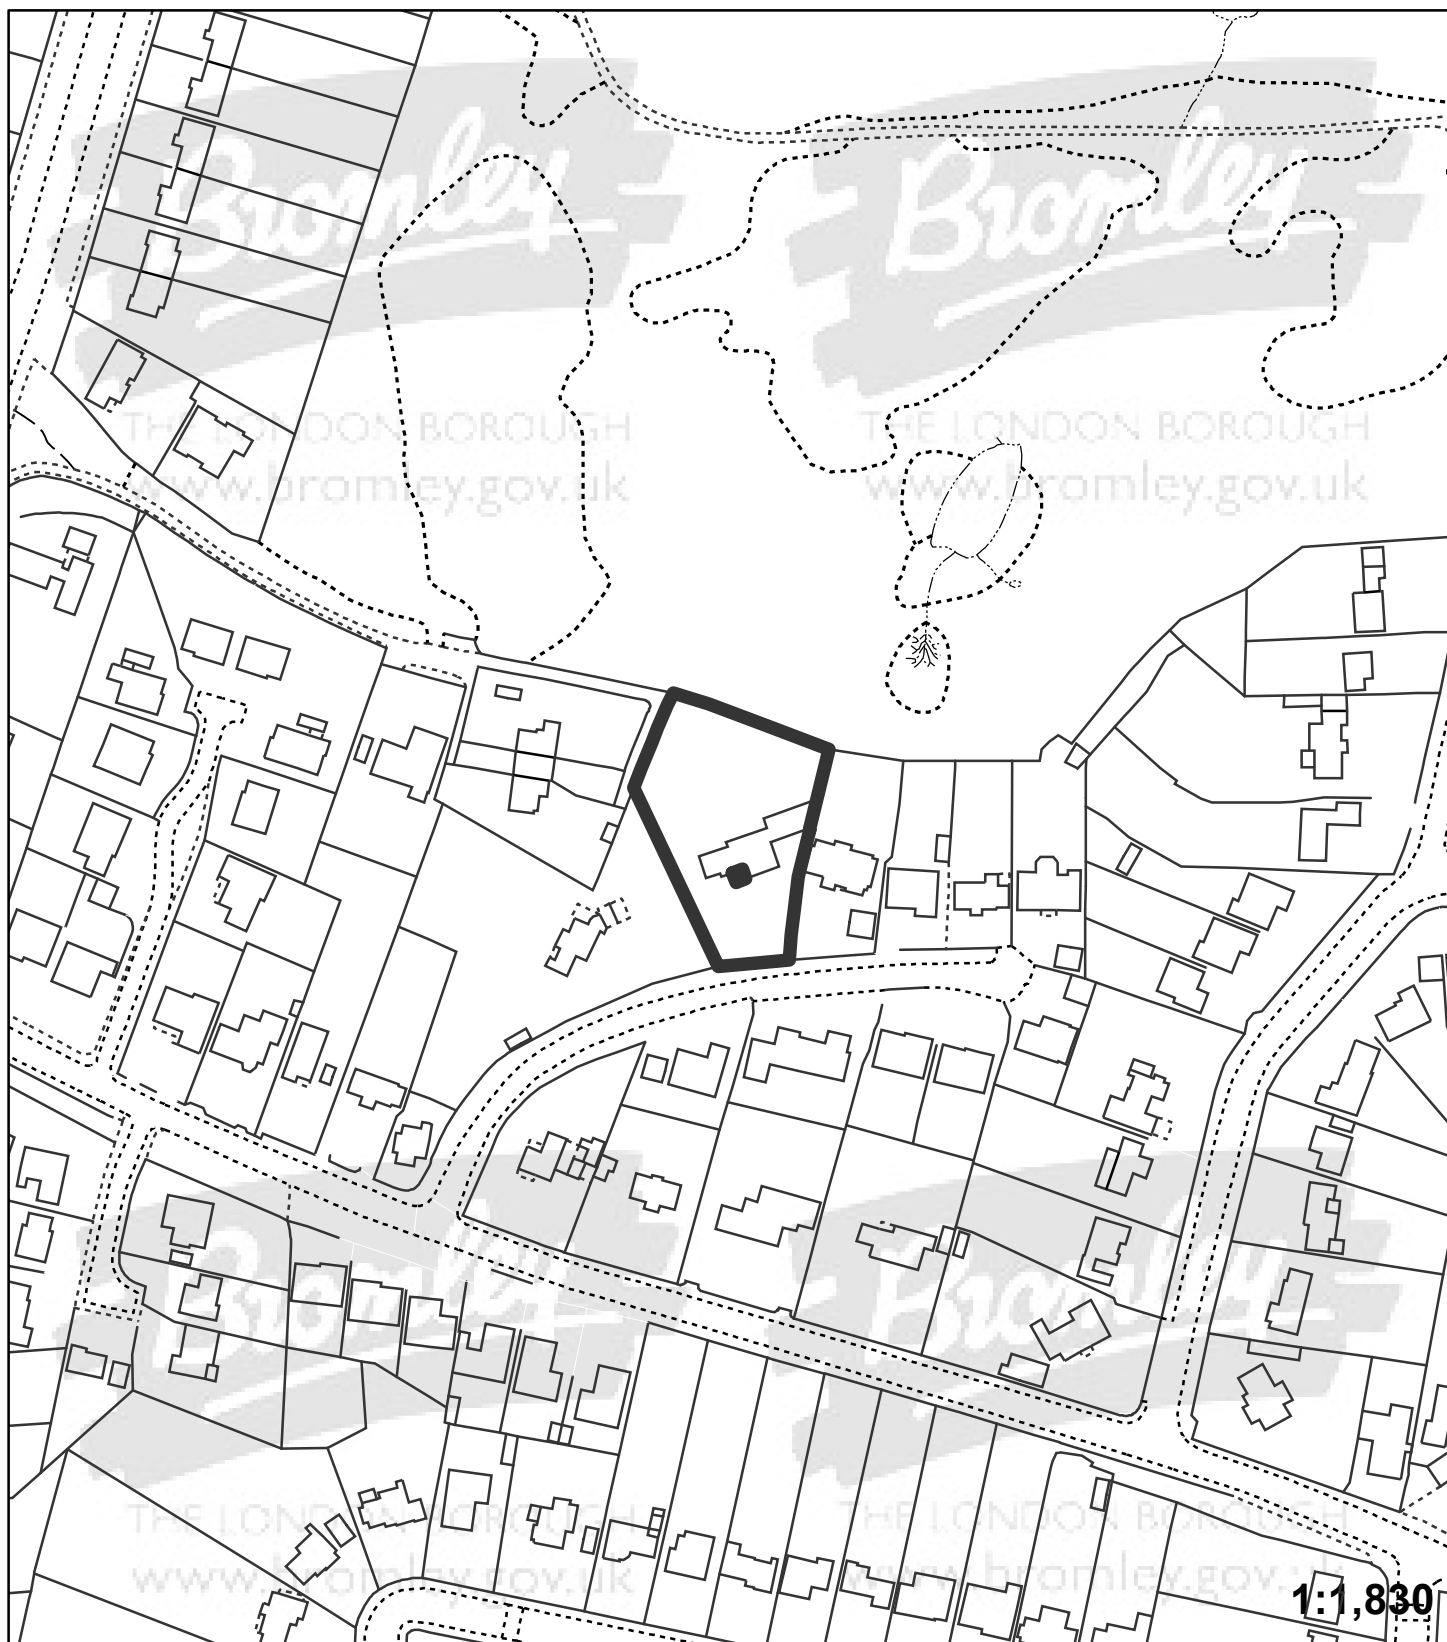

Application:15/00830/FULL1

Address: Huntingfield The Drive Chislehurst BR7 6QS

Proposal: Demolition of existing dwelling and erection of two 5 bedroom detached dwellings with associated access, parking and landscaping

"This plan is provided to identify the location of the site and should not be used to identify the extent of the application site"

© Crown copyright and database rights 2015. Ordnance Survey 100017661.