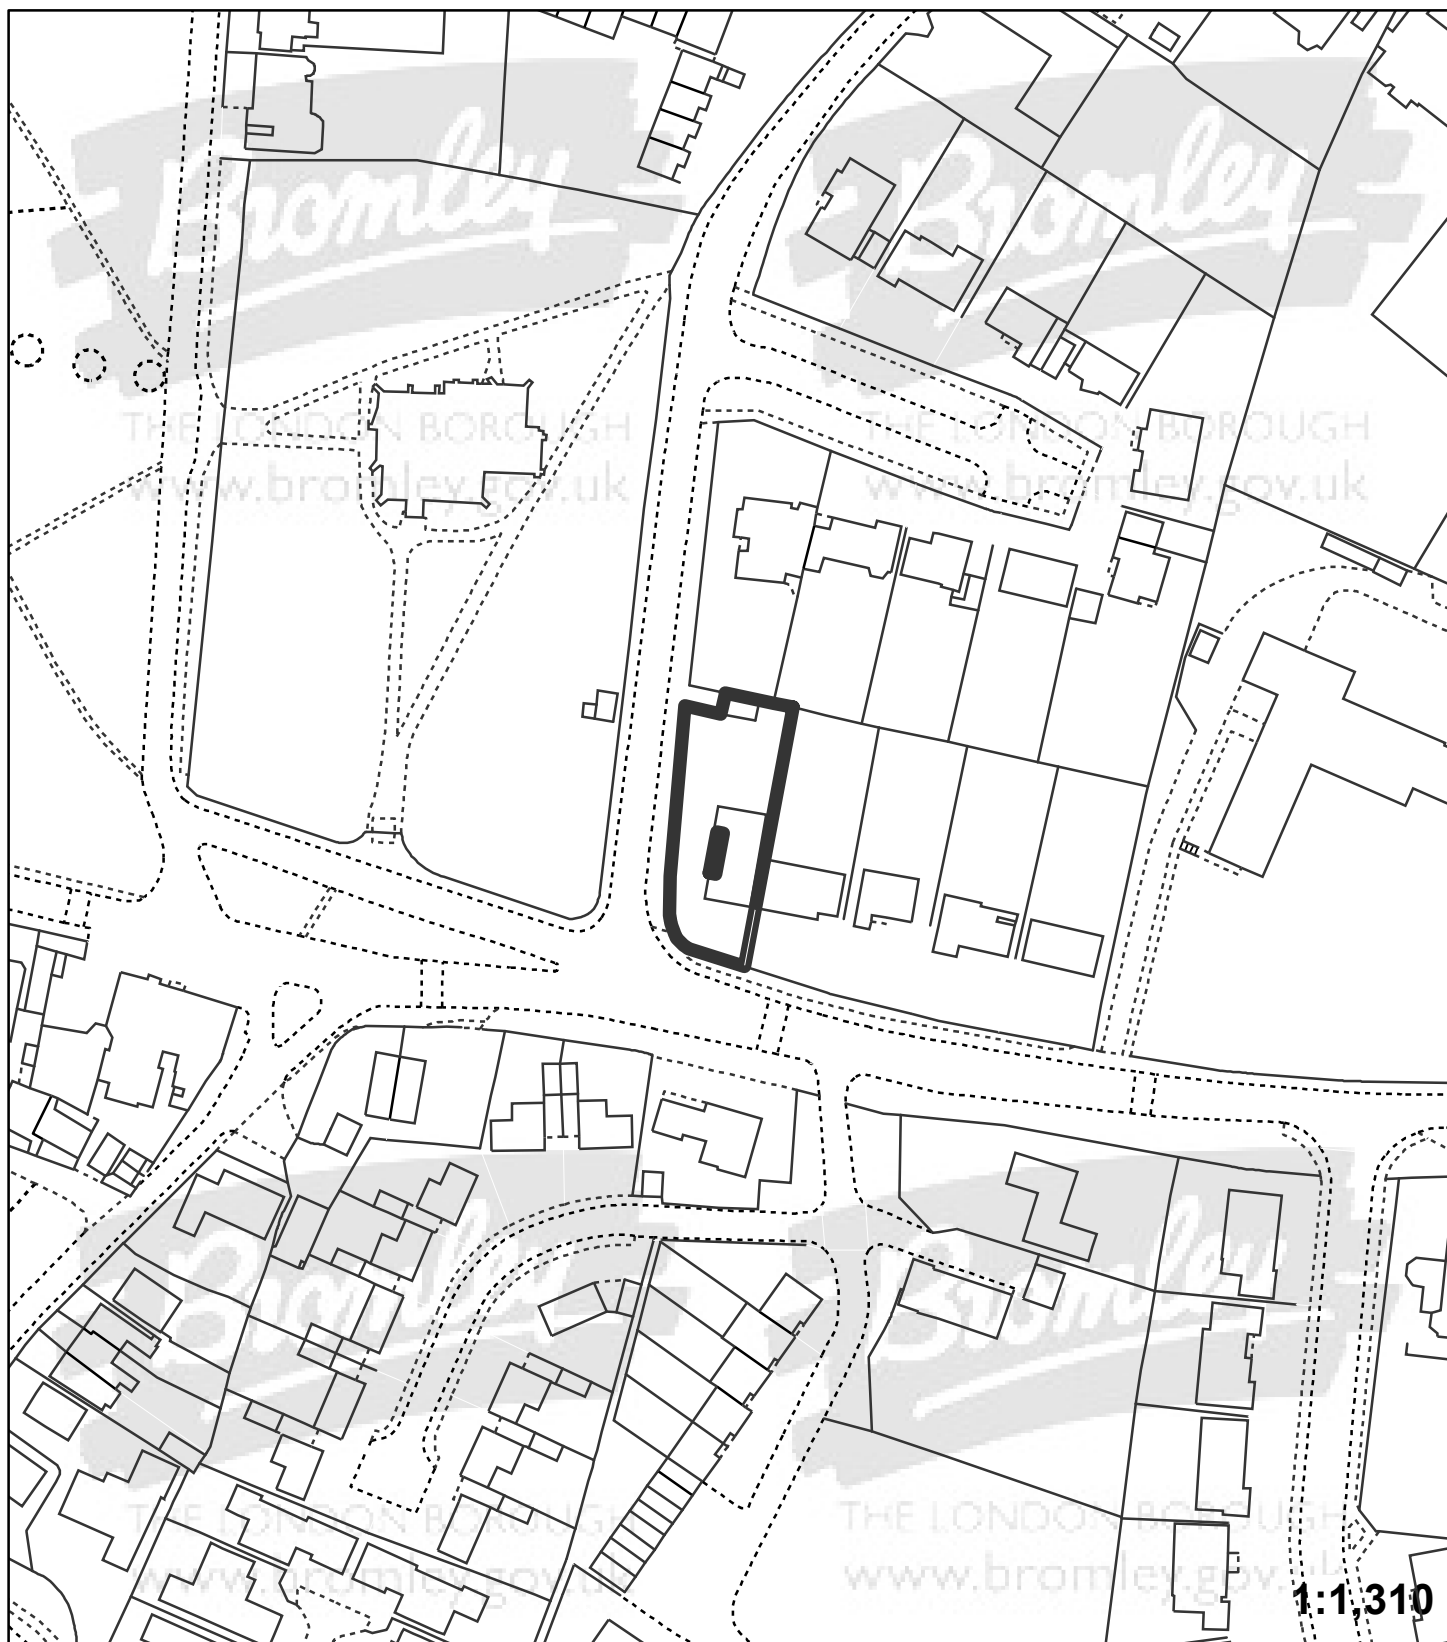

Application:15/02772/FULL1

Address: Hollybank Manor Park Road Chislehurst BR7 5PY

Proposal: Demolition of existing dwelling and erection of a detached two storey five bedroom house with accommodation in the roof, to include elevational alterations. Part retrospective application.

"This plan is provided to identify the location of the site and should not be used to identify the extent of the application site"

© Crown copyright and database rights 2015. Ordnance Survey 100017661.