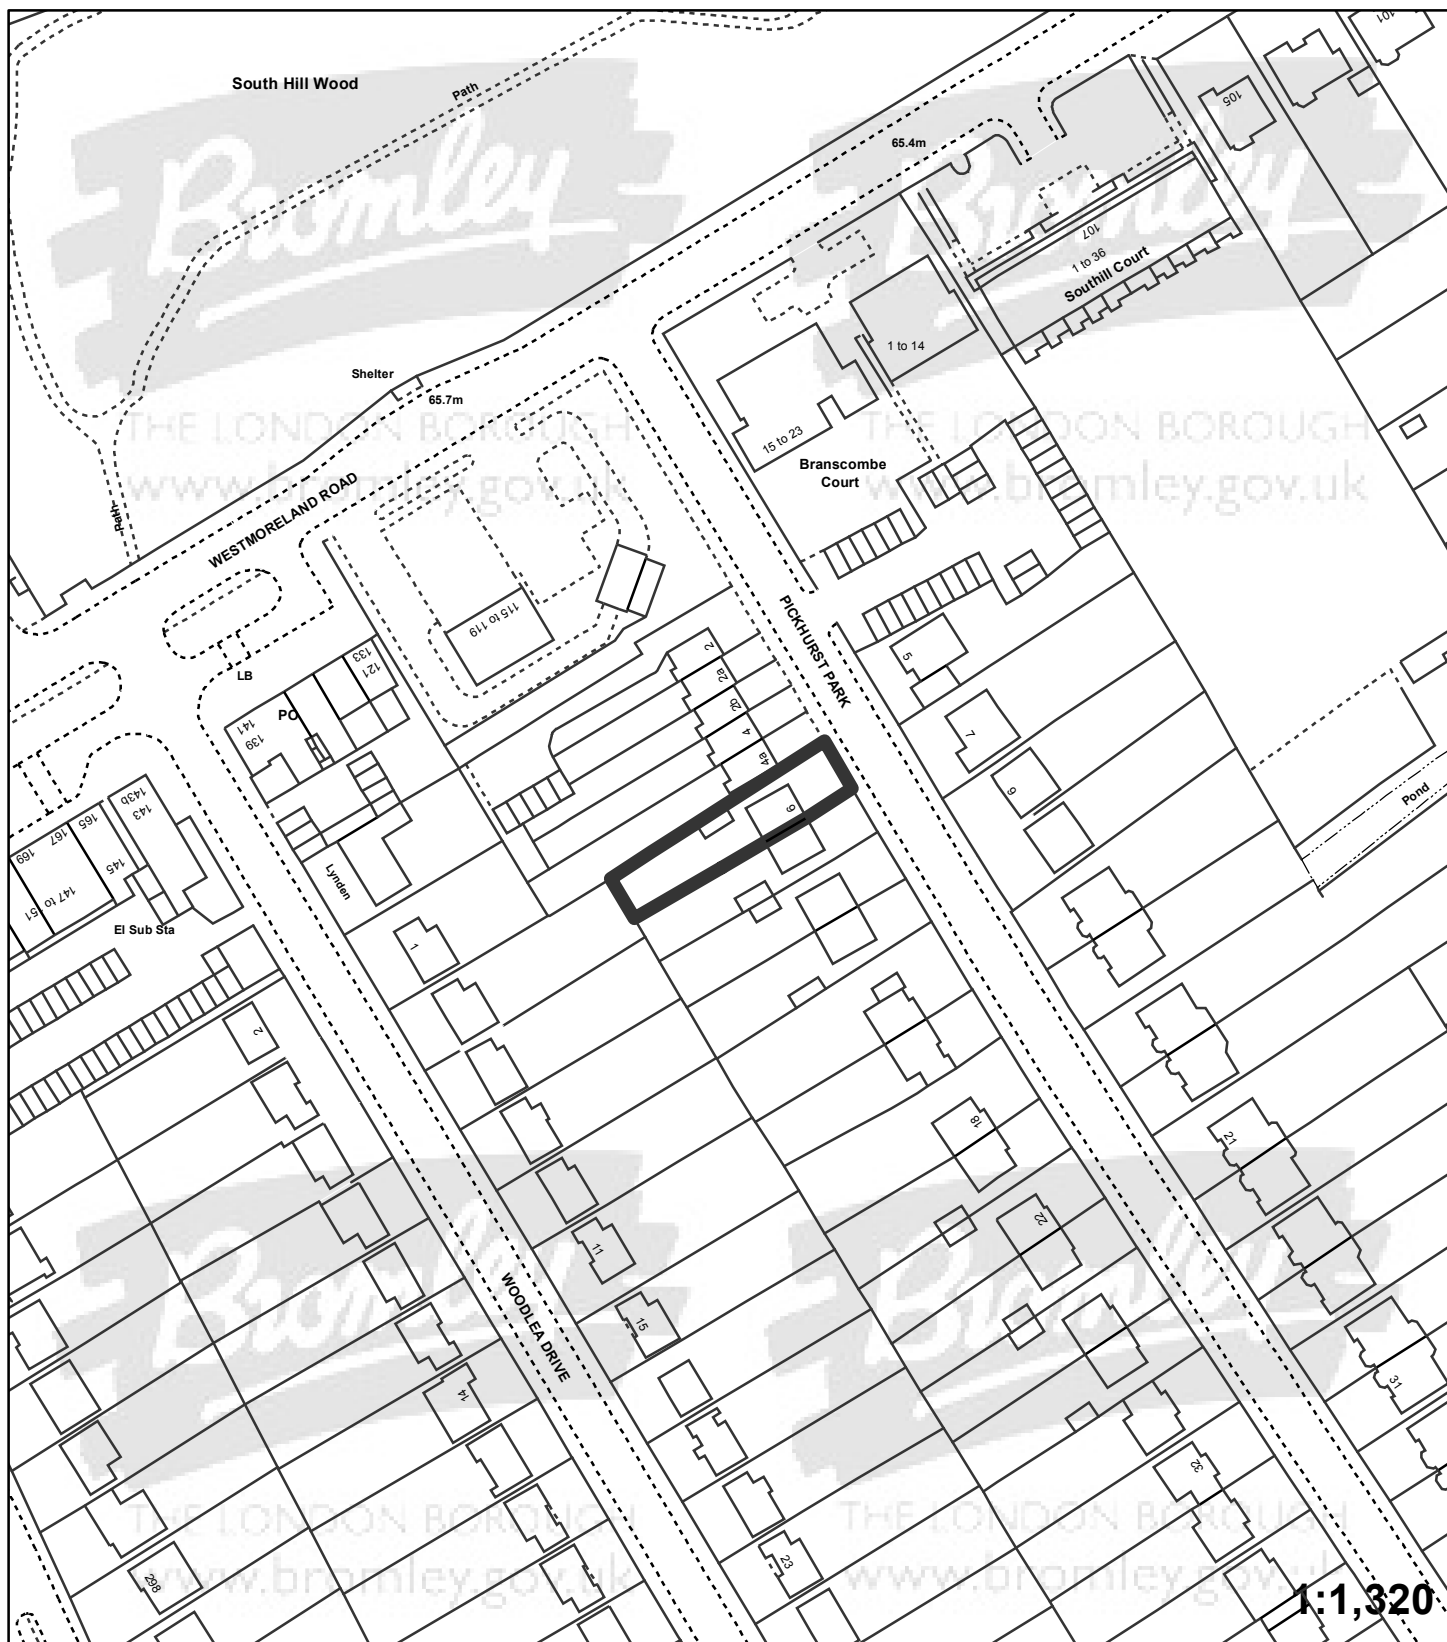

**Application:**15/02804/FULL6

**Address:** 6 Pickhurst Park Bromley BR2 0UF

**Proposal:** Single storey side and rear extension.

"This plan is provided to identify the location of the site and should not be used to identify the extent of the application site"

© Crown copyright and database rights 2015. Ordnance Survey 100017661.