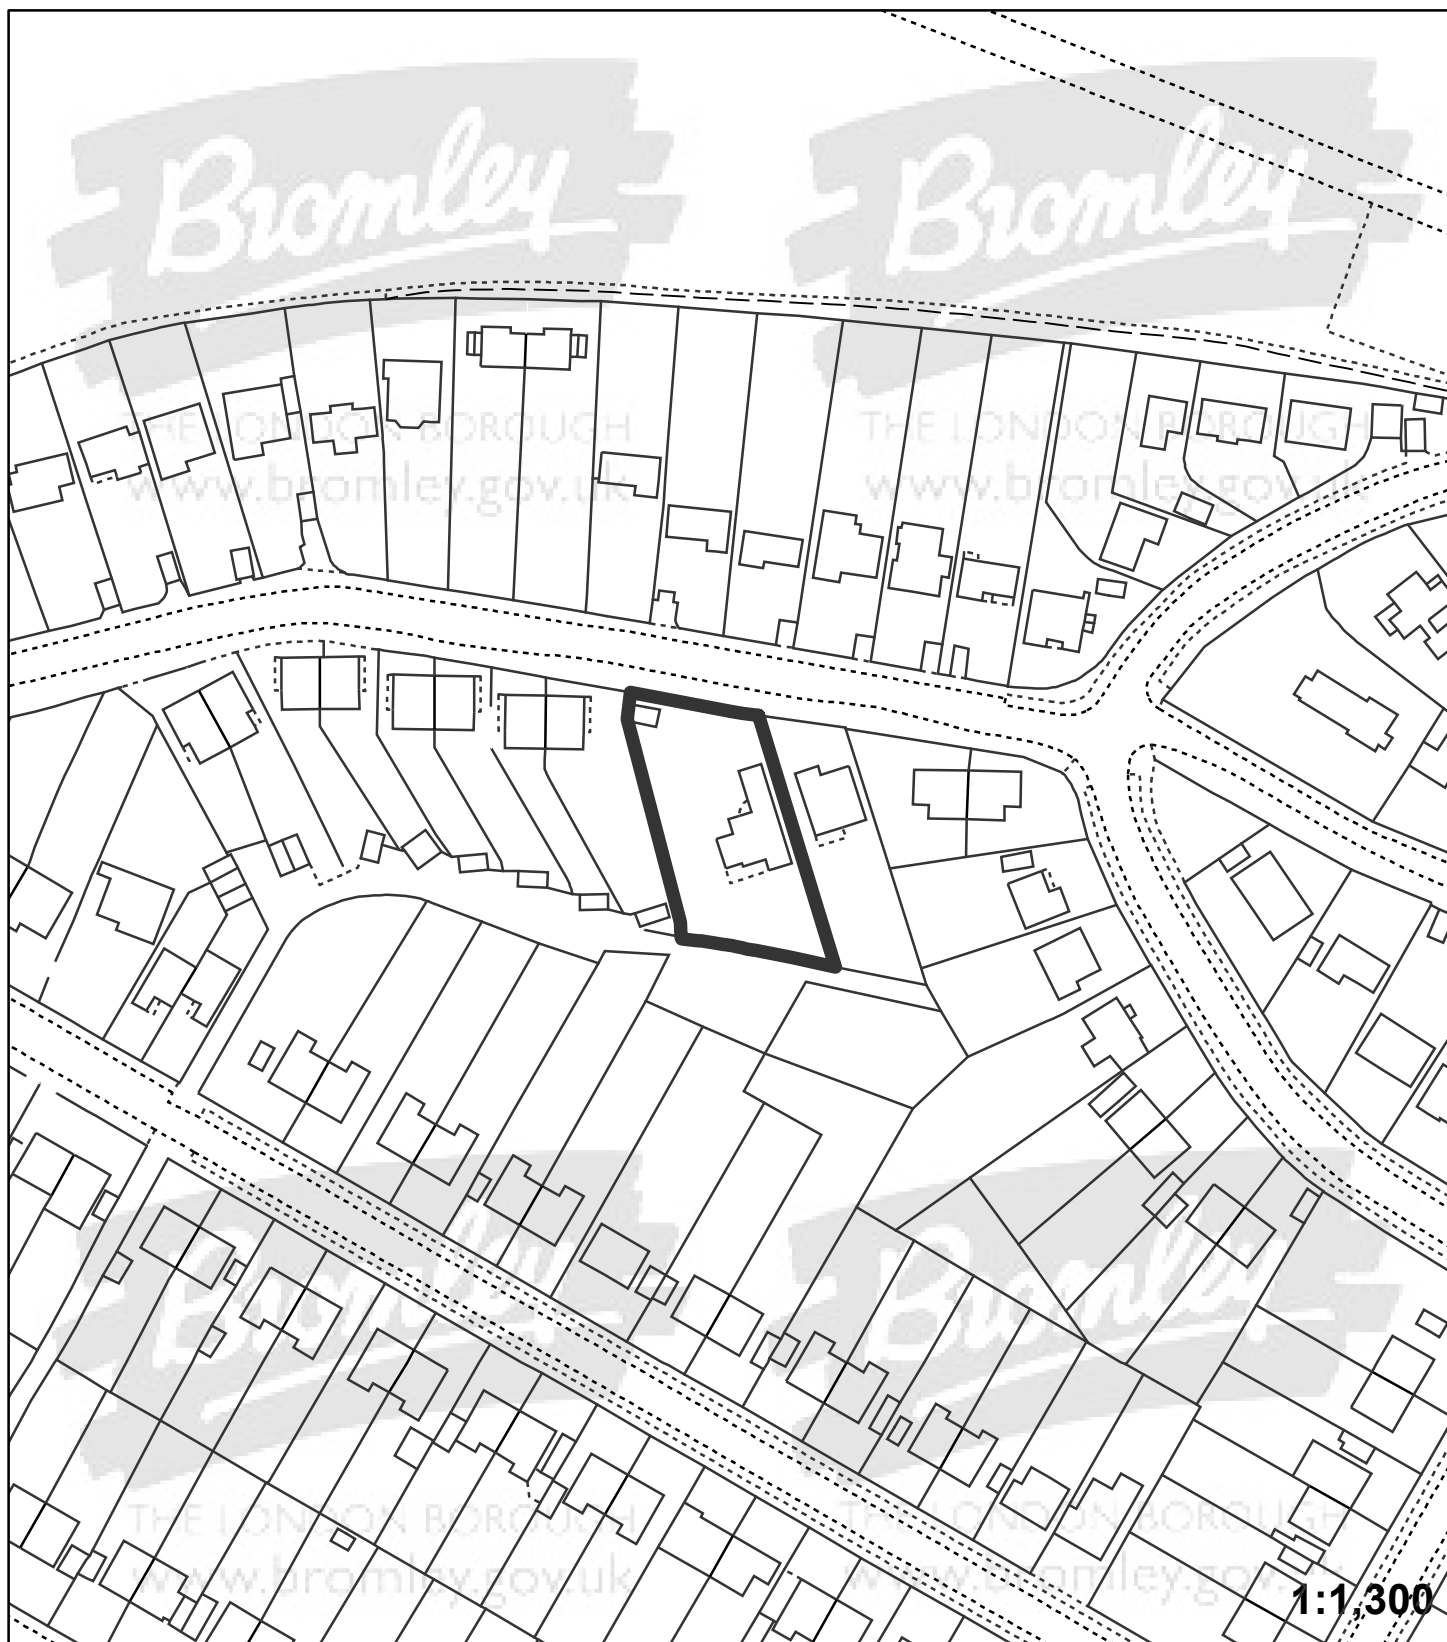

Application:15/03083/FULL1

Address: 56 Harvest Bank Road West Wickham BR4 9DJ

Proposal: Erection of 3 storey three bedroom dwellinghouse on land adjacent to no 56. Harvest Bank Road with associated parking and terraces.

"This plan is provided to identify the location of the site and should not be used to identify the extent of the application site"

© Crown copyright and database rights 2015. Ordnance Survey 100017661.