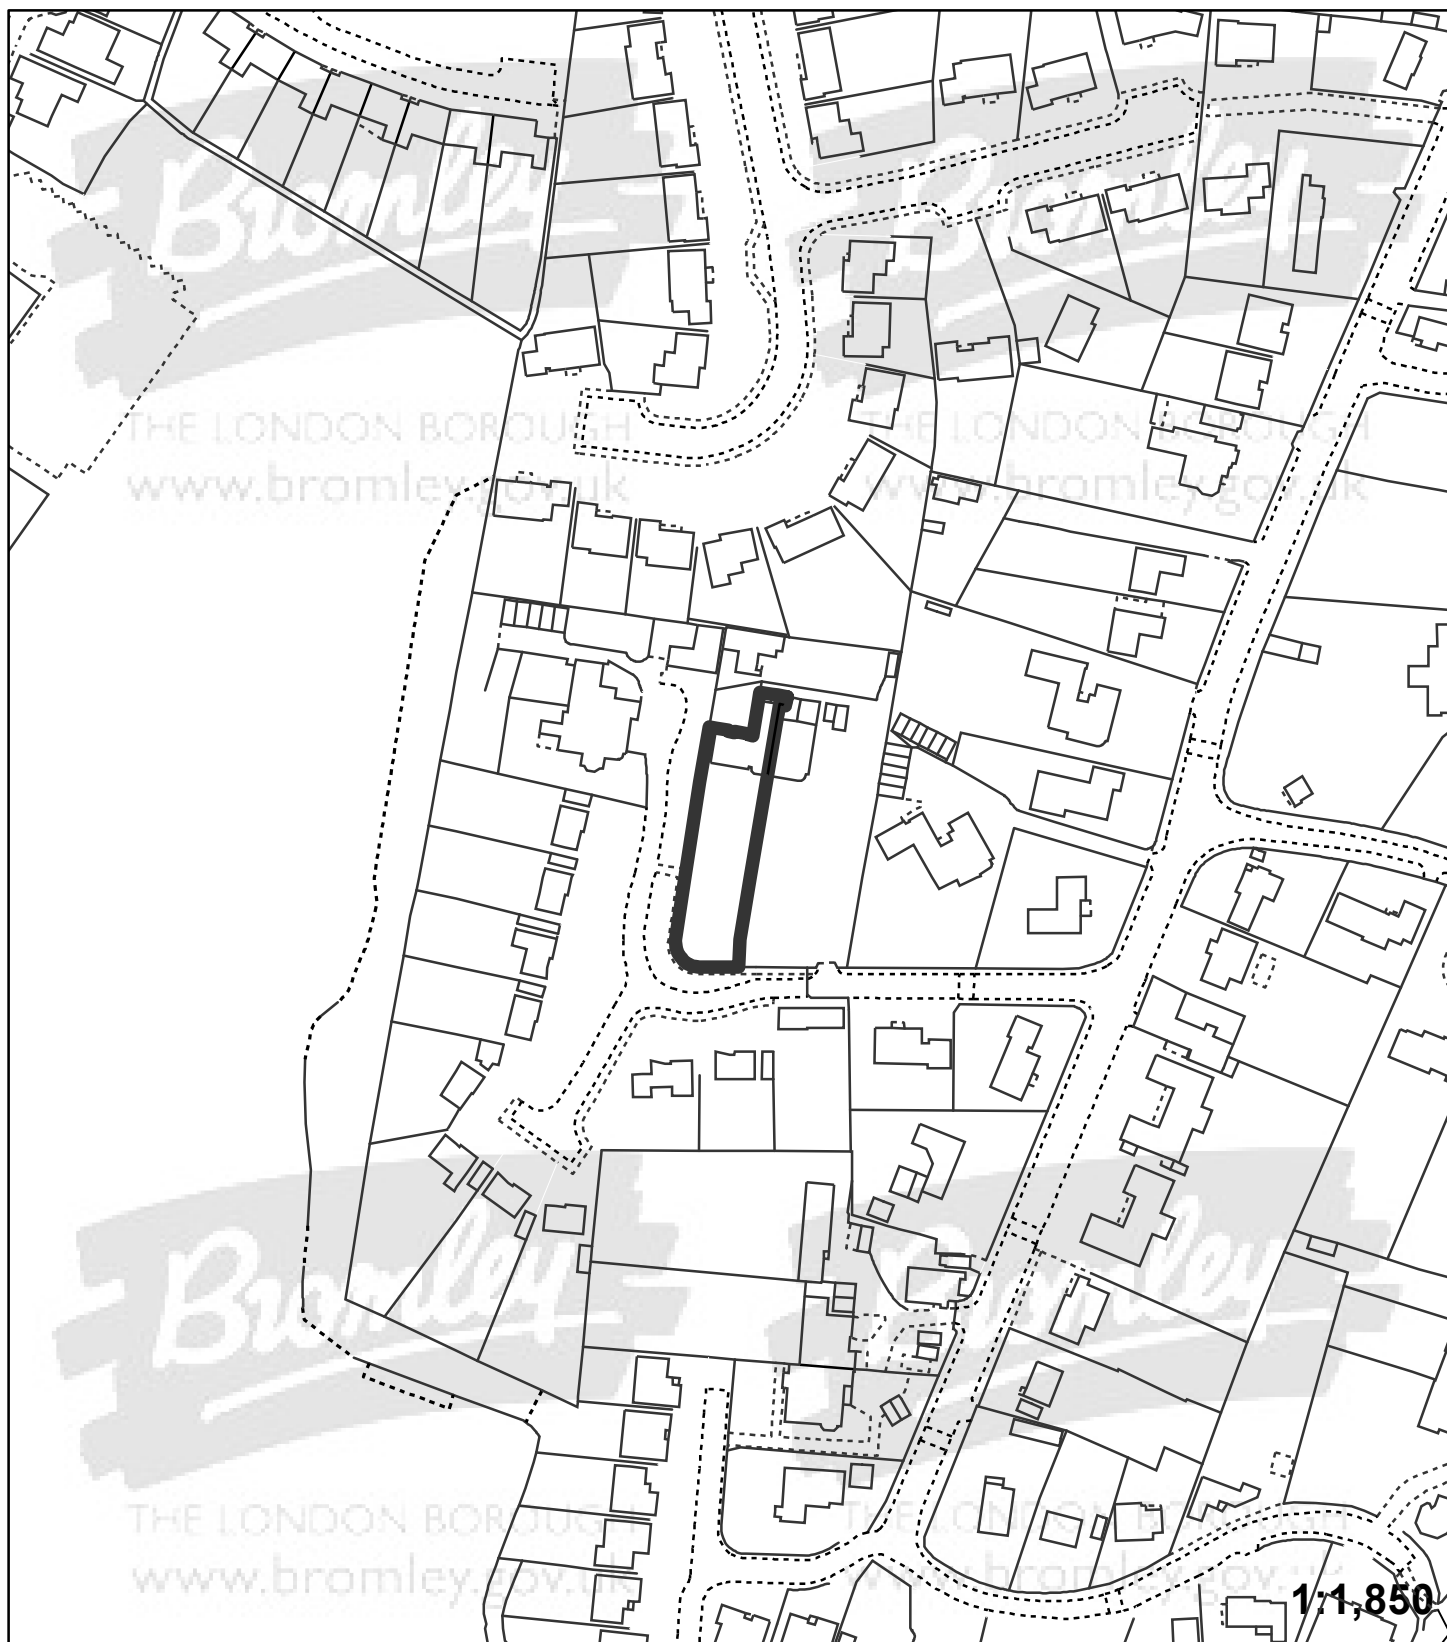

Application:15/03064/FULL6

Address: West Pelham Manor Park Chislehurst BR7 5QE

Proposal: Roof alterations to provide habitable accommodation in roofspace and single storey side extension

"This plan is provided to identify the location of the site and should not be used to identify the extent of the application site"

© Crown copyright and database rights 2015. Ordnance Survey 100017661.