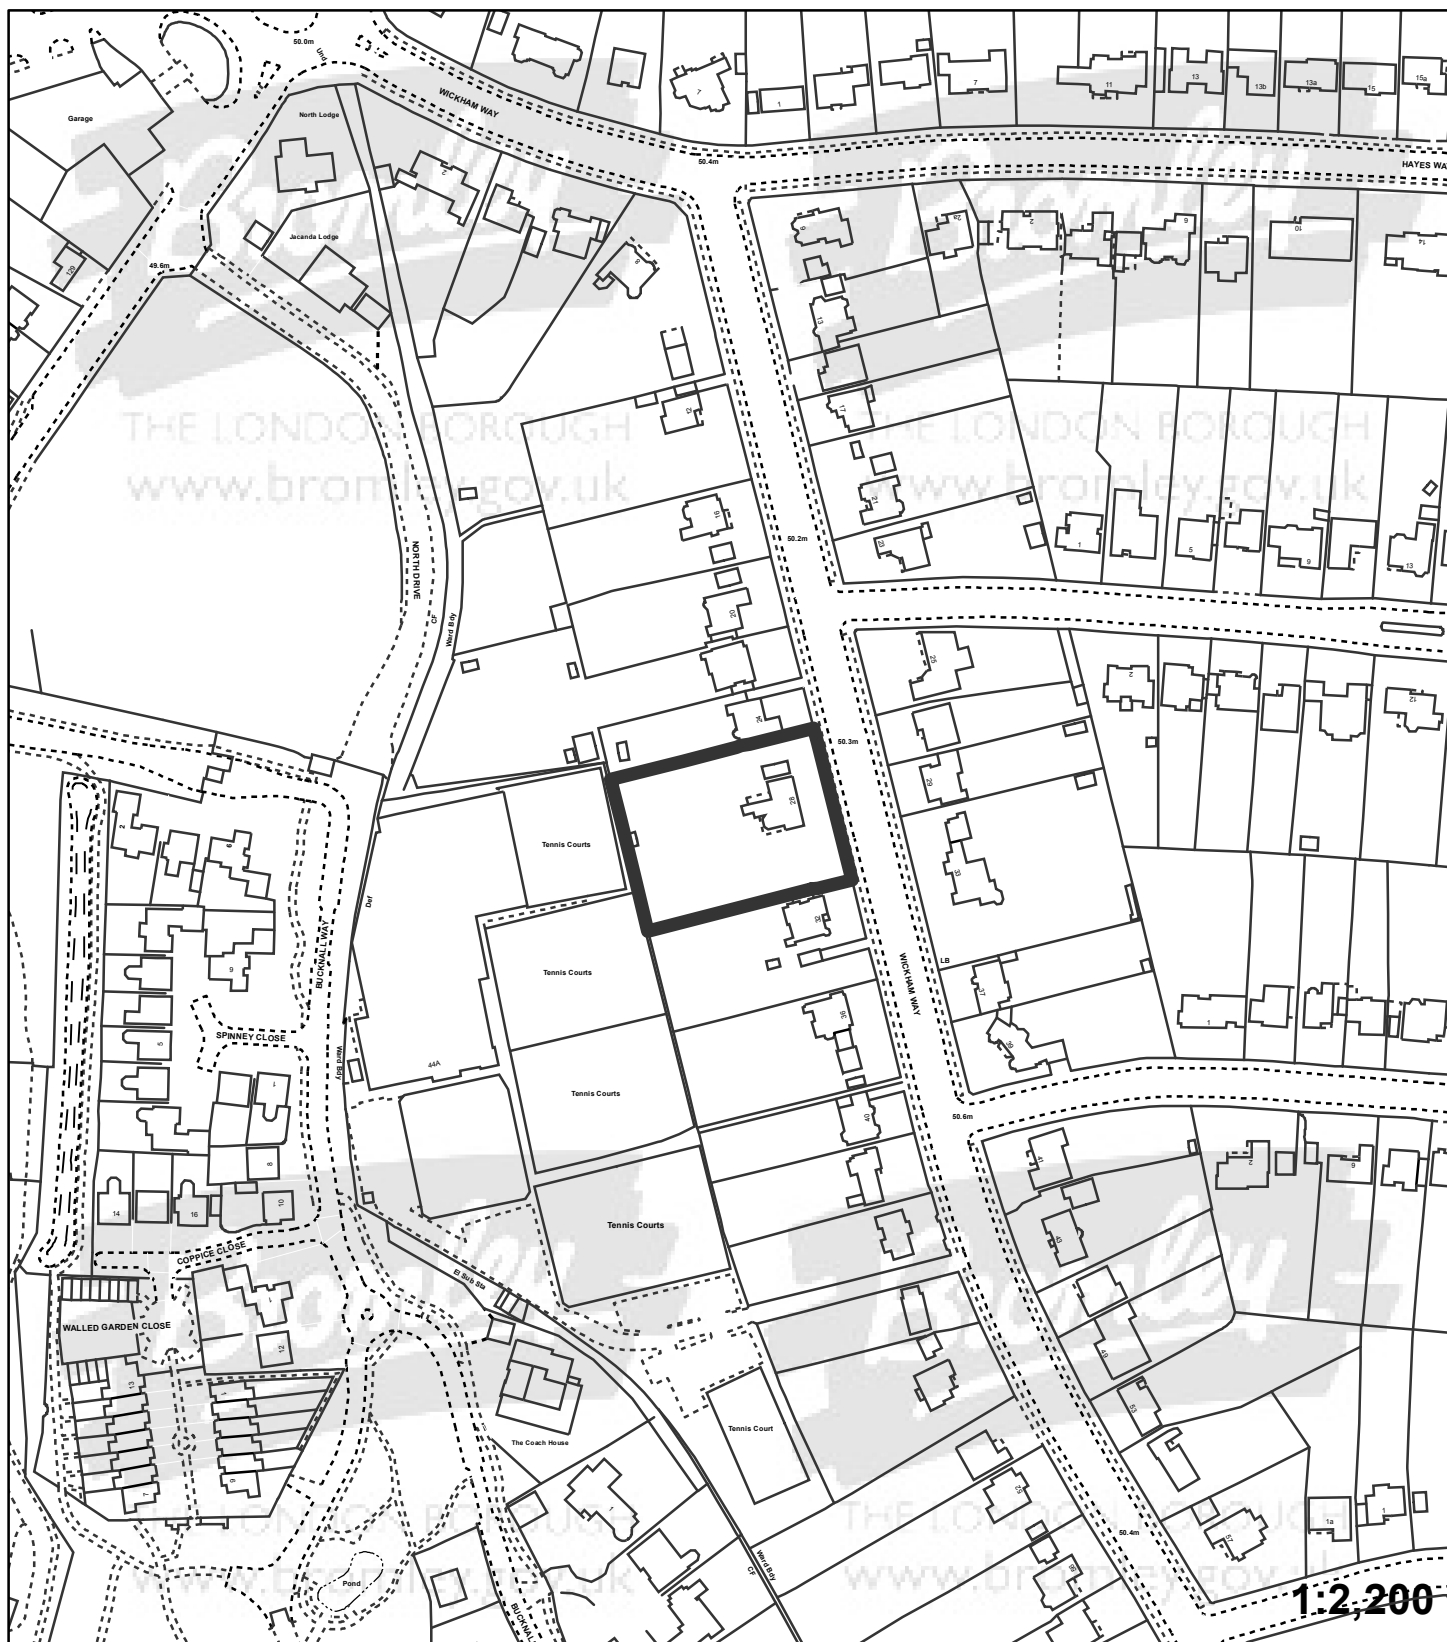

Application: 15/04608/FULL 1

Address: 28 Wickham Way Beckenham BR3 3AF

Proposal: Demolition of existing dwelling and erection of a 5 bed detached house with detached garage

"This plan is provided to identify the location of the site and should not be used to identify the extent of the application site"

© Crown copyright and database rights 2015. Ordnance Survey 100017661.