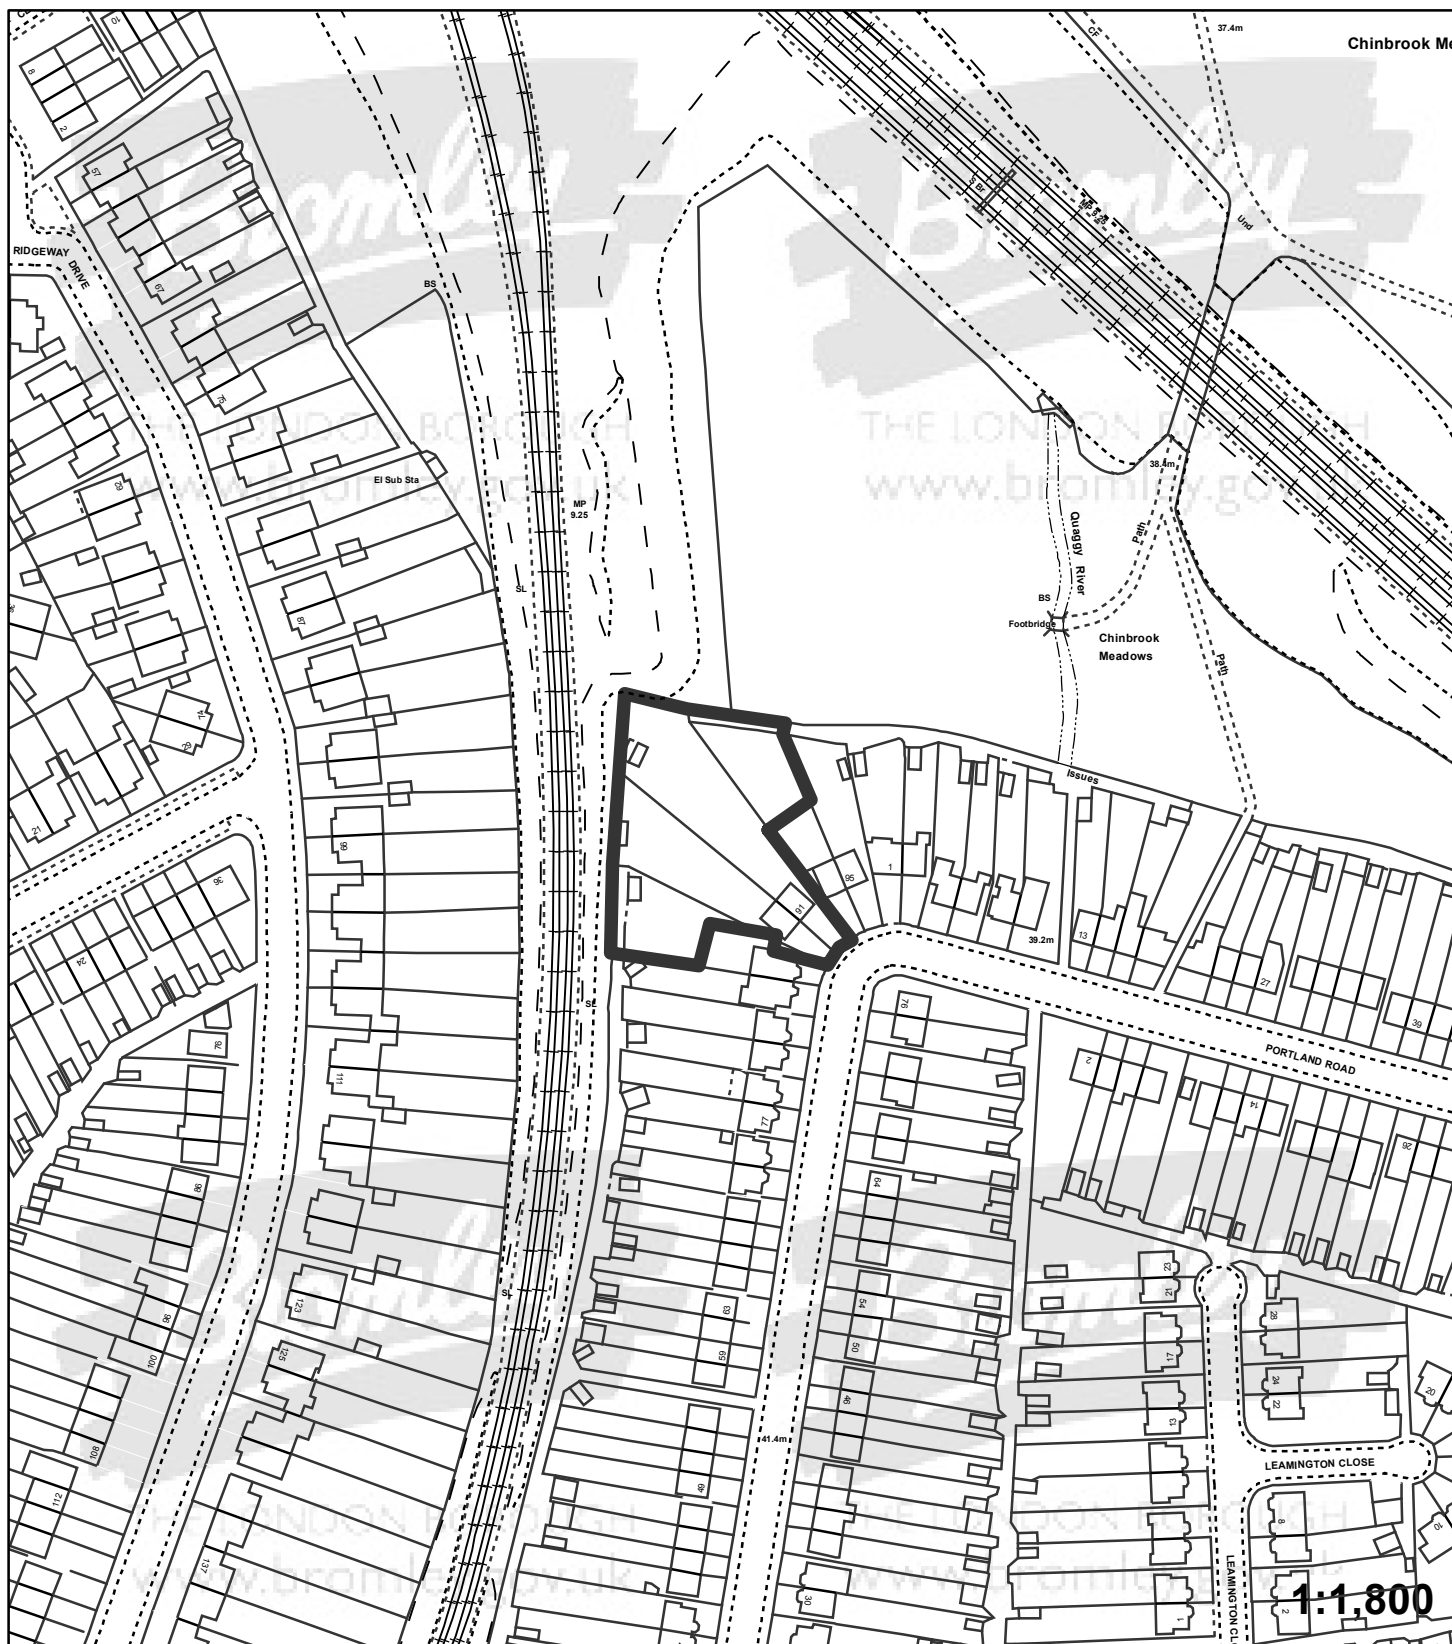

**Application:**15/05324/FULL1

**Address:** 87 Oak Tree Gardens Bromley BR1 5BE

**Proposal:** Demolition of 89 and 91 Oak Tree Gardens and erection of 7 two storey four bedroom dwellings with accommodation in roof space on land to the rear comprising of 3 terraced dwellings and 2 pairs of semi-detached dwellings, single garage for No. 87, associated access, parking,

"This plan is provided to identify the location of the site and should not be used to identify the extent of the application site"

© Crown copyright and database rights 2015. Ordnance Survey 100017661.