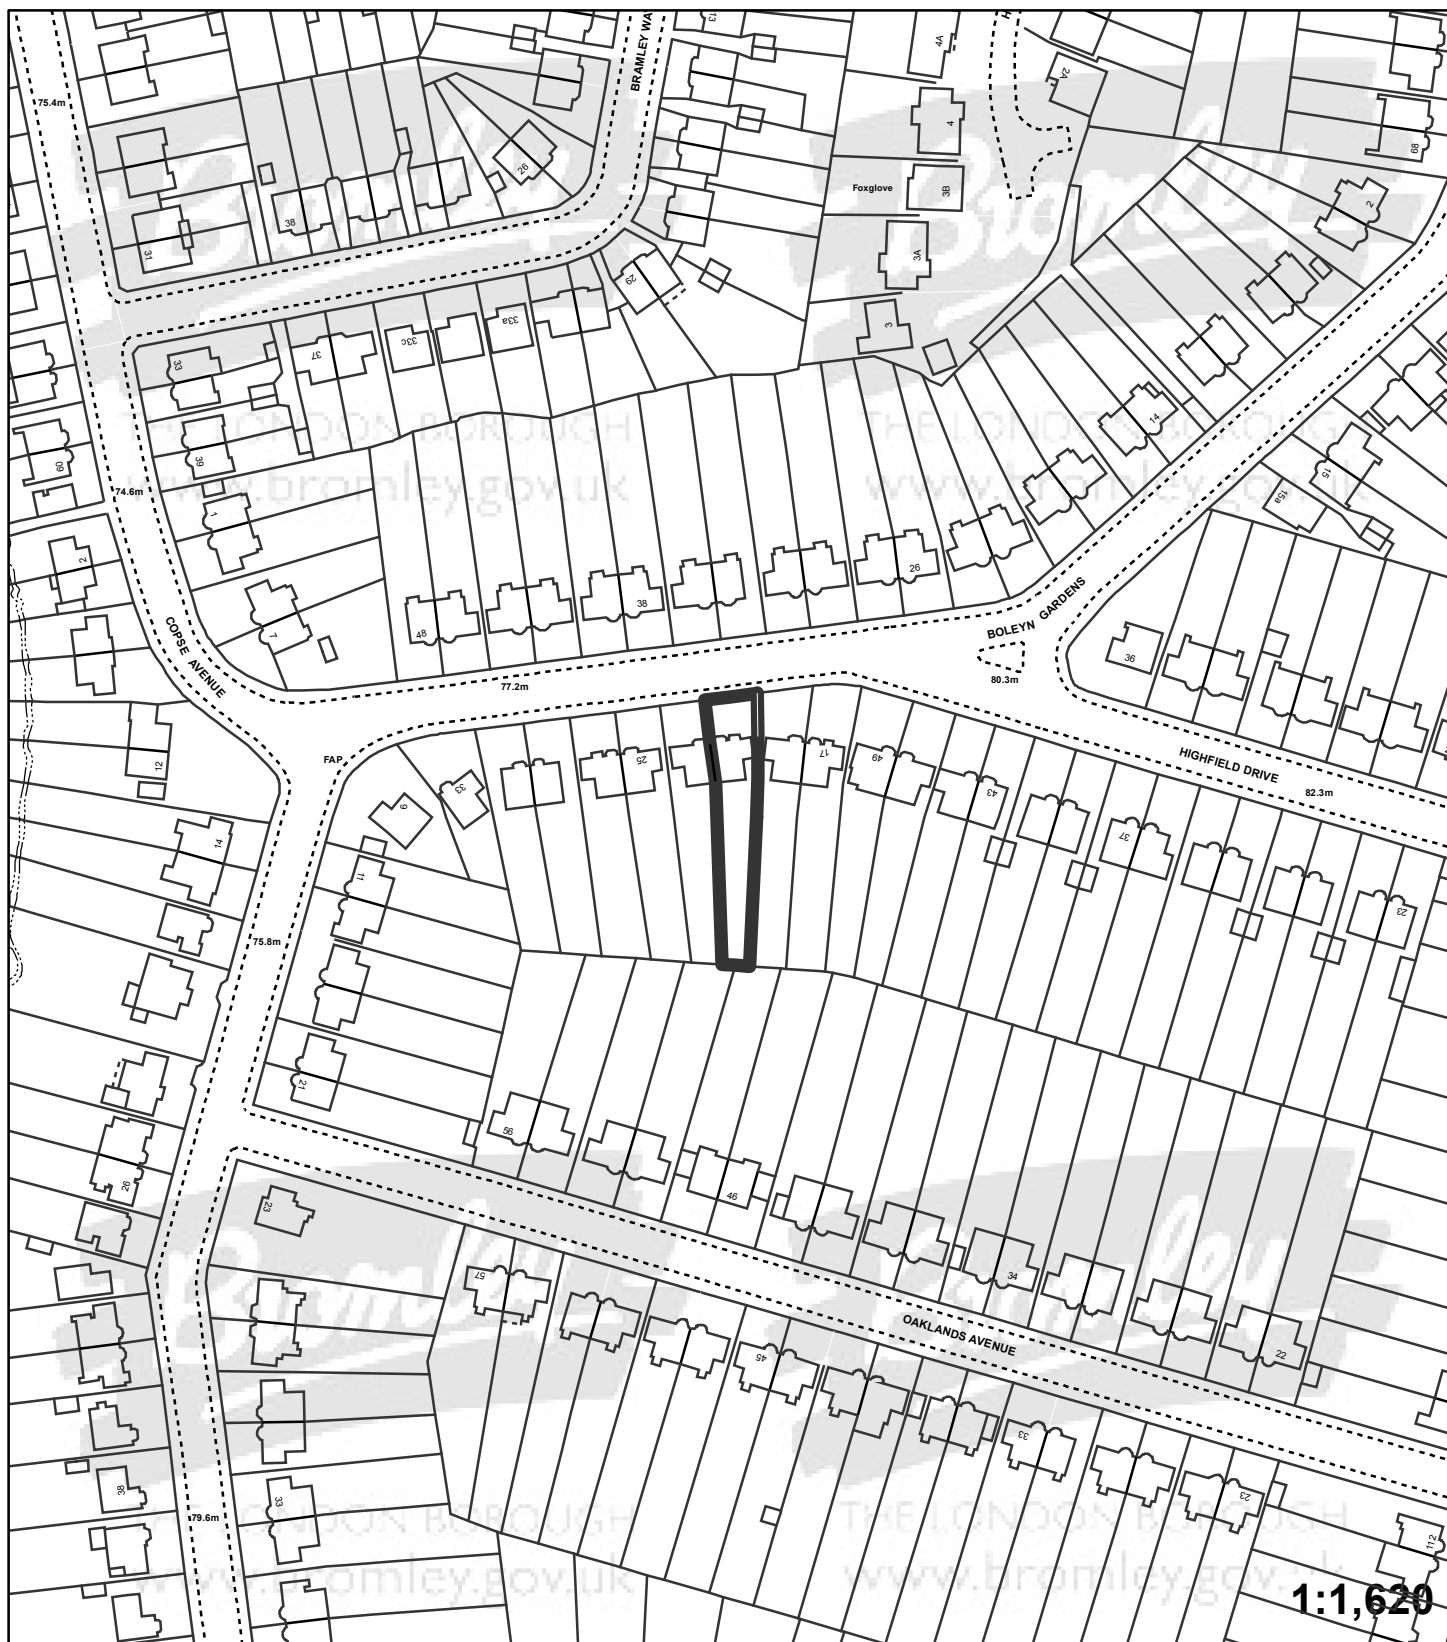

Application:15/05149/FULL6

Address: 21 Boleyn Gardens West Wickham BR4 9NG

Proposal: Single storey front, side and rear extensions (Retrospective Application)

"This plan is provided to identify the location of the site and should not be used to identify the extent of the application site"

© Crown copyright and database rights 2015. Ordnance Survey 100017661.