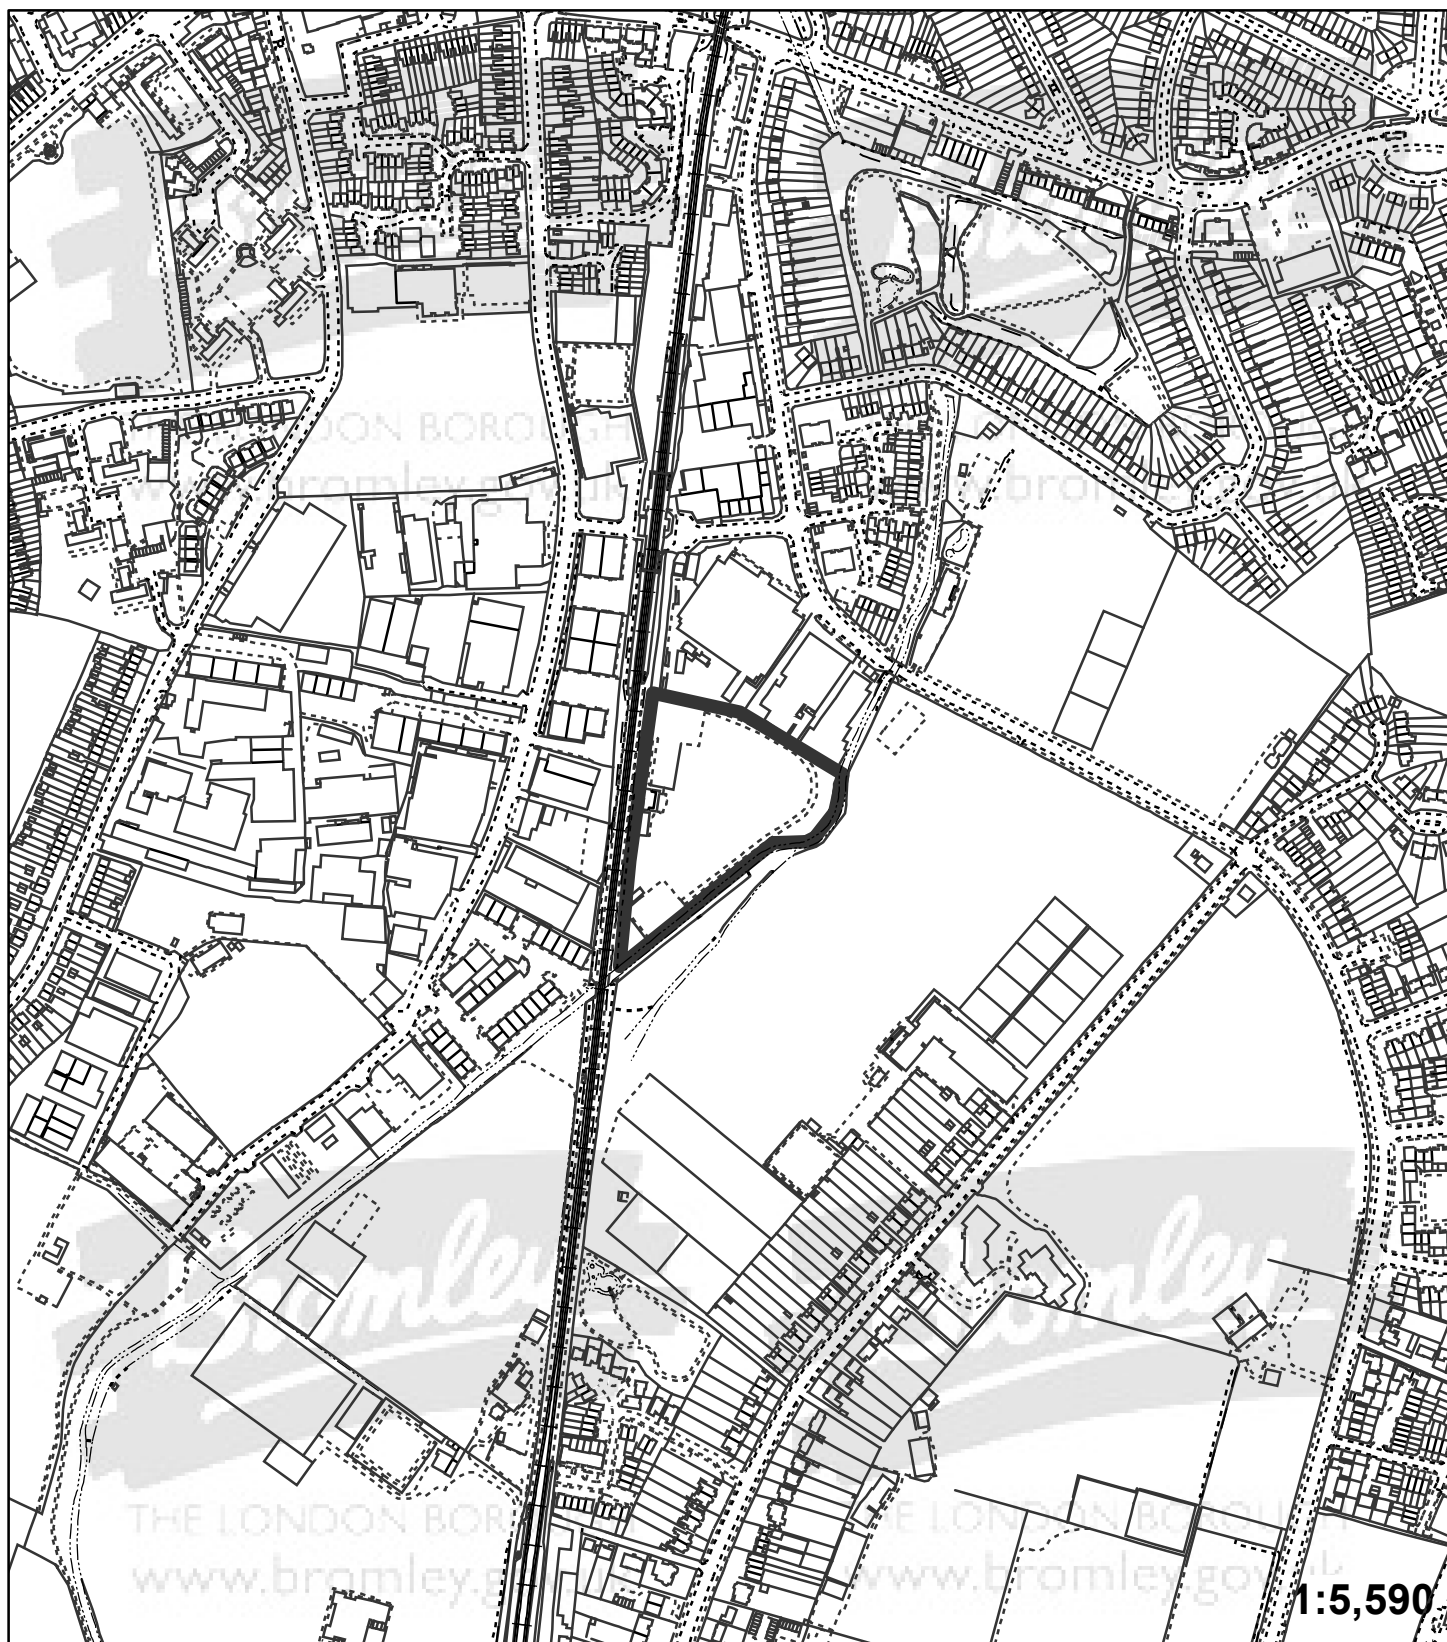

Application:15/04759/FULL1

Address: Footzie Social Club Station Approach Lower Sydenham
London SE26 5BQ

Proposal: Demolition of the existing buildings and redevelopment of the site by the erection of a basement plus part 8 part 9 storey building comprising 253 residential units (128 x one bed; 115 x two bed and 10 x three bed units) together with the construction of an estate road, car and

"This plan is provided to identify the location of the site and should not be used to identify the extent of the application site"

© Crown copyright and database rights 2015. Ordnance Survey 100017661.