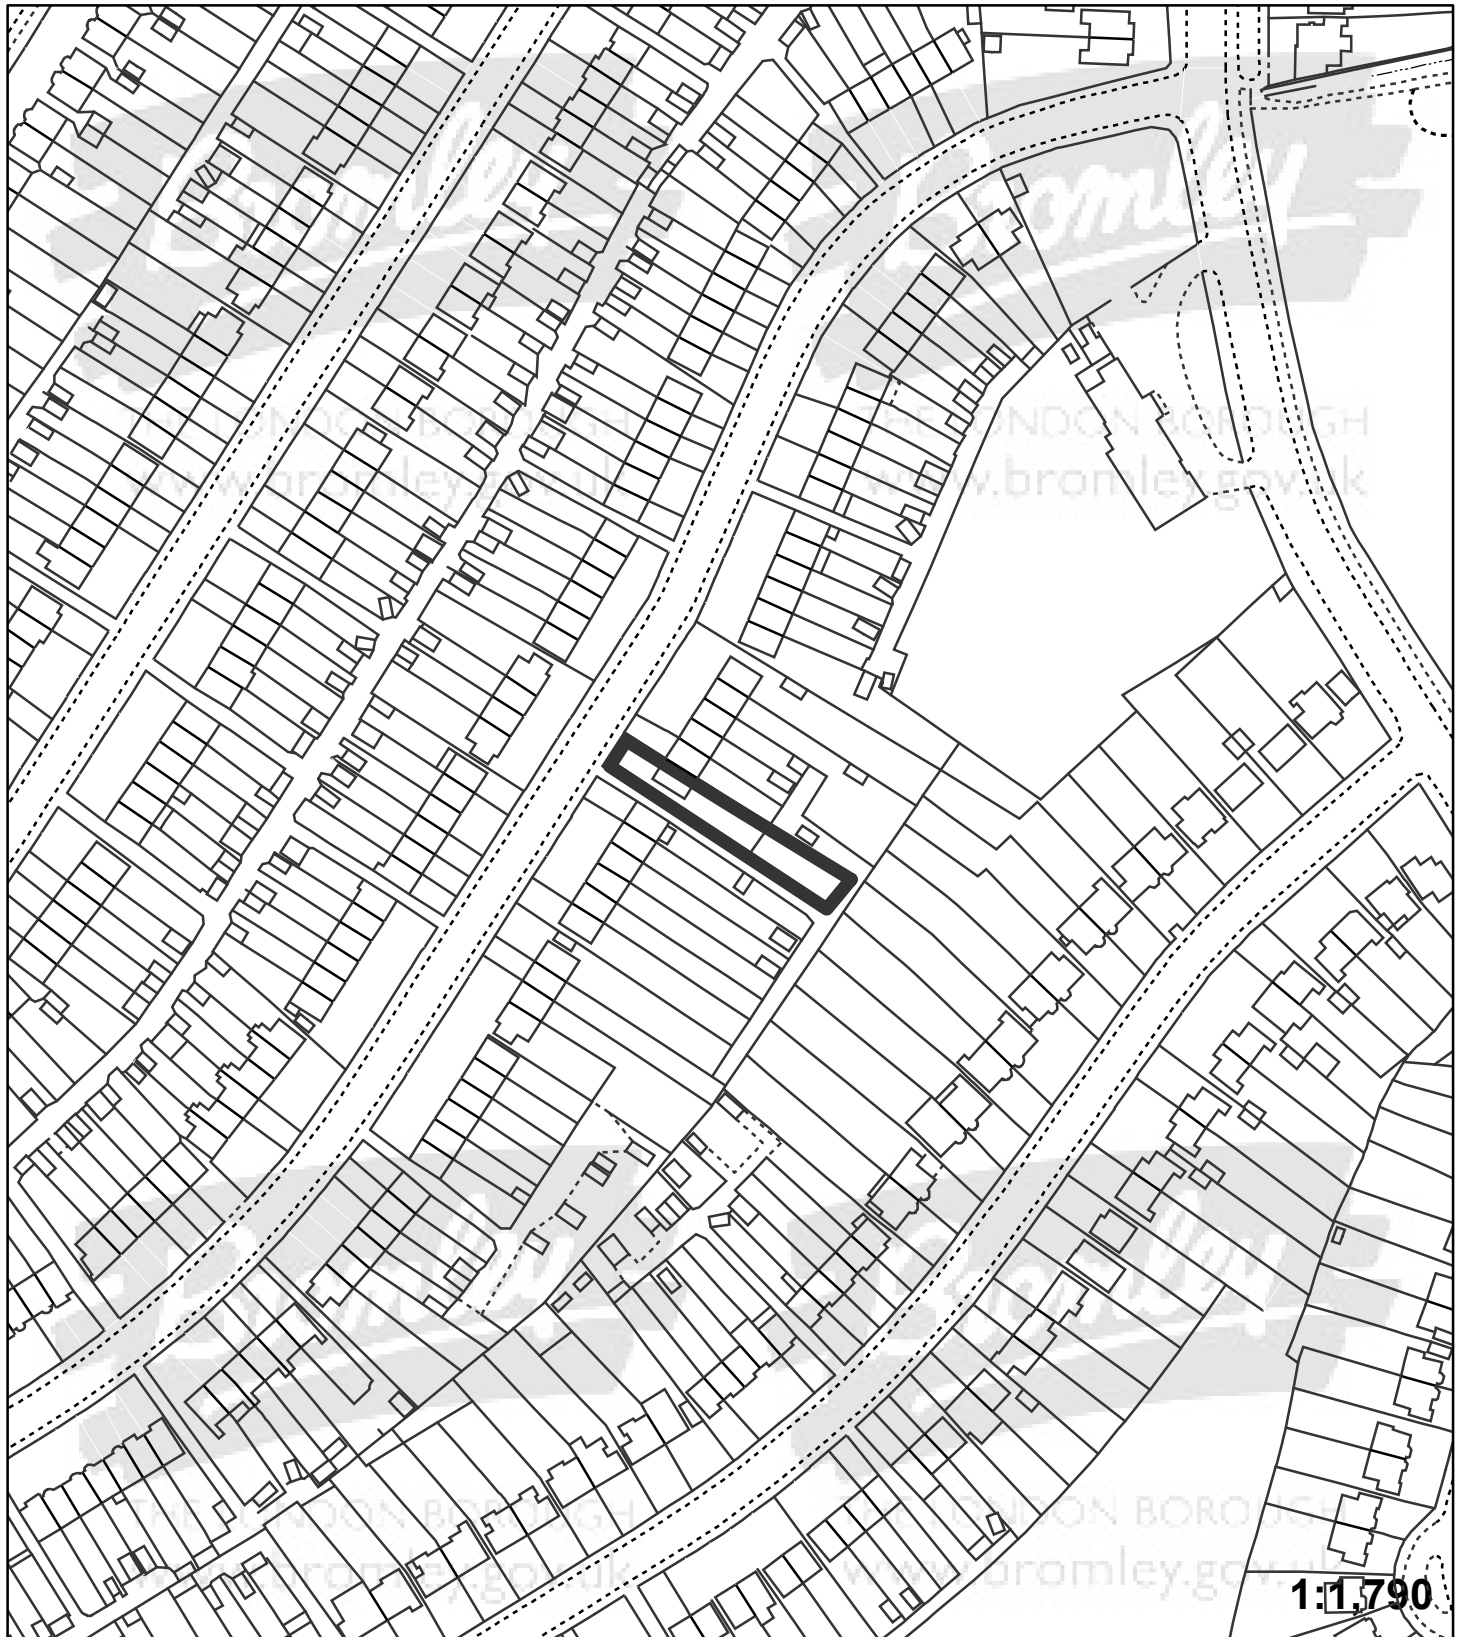

Application:15/05035/FULL6

Address: 202 Langley Way West Wickham BR4 0DU

Proposal: Single storey detached outbuilding at land r/o 202 Langley Way for use as a dance practice studio for occupants of main house only.

"This plan is provided to identify the location of the site and should not be used to identify the extent of the application site"

© Crown copyright and database rights 2015. Ordnance Survey 100017661.