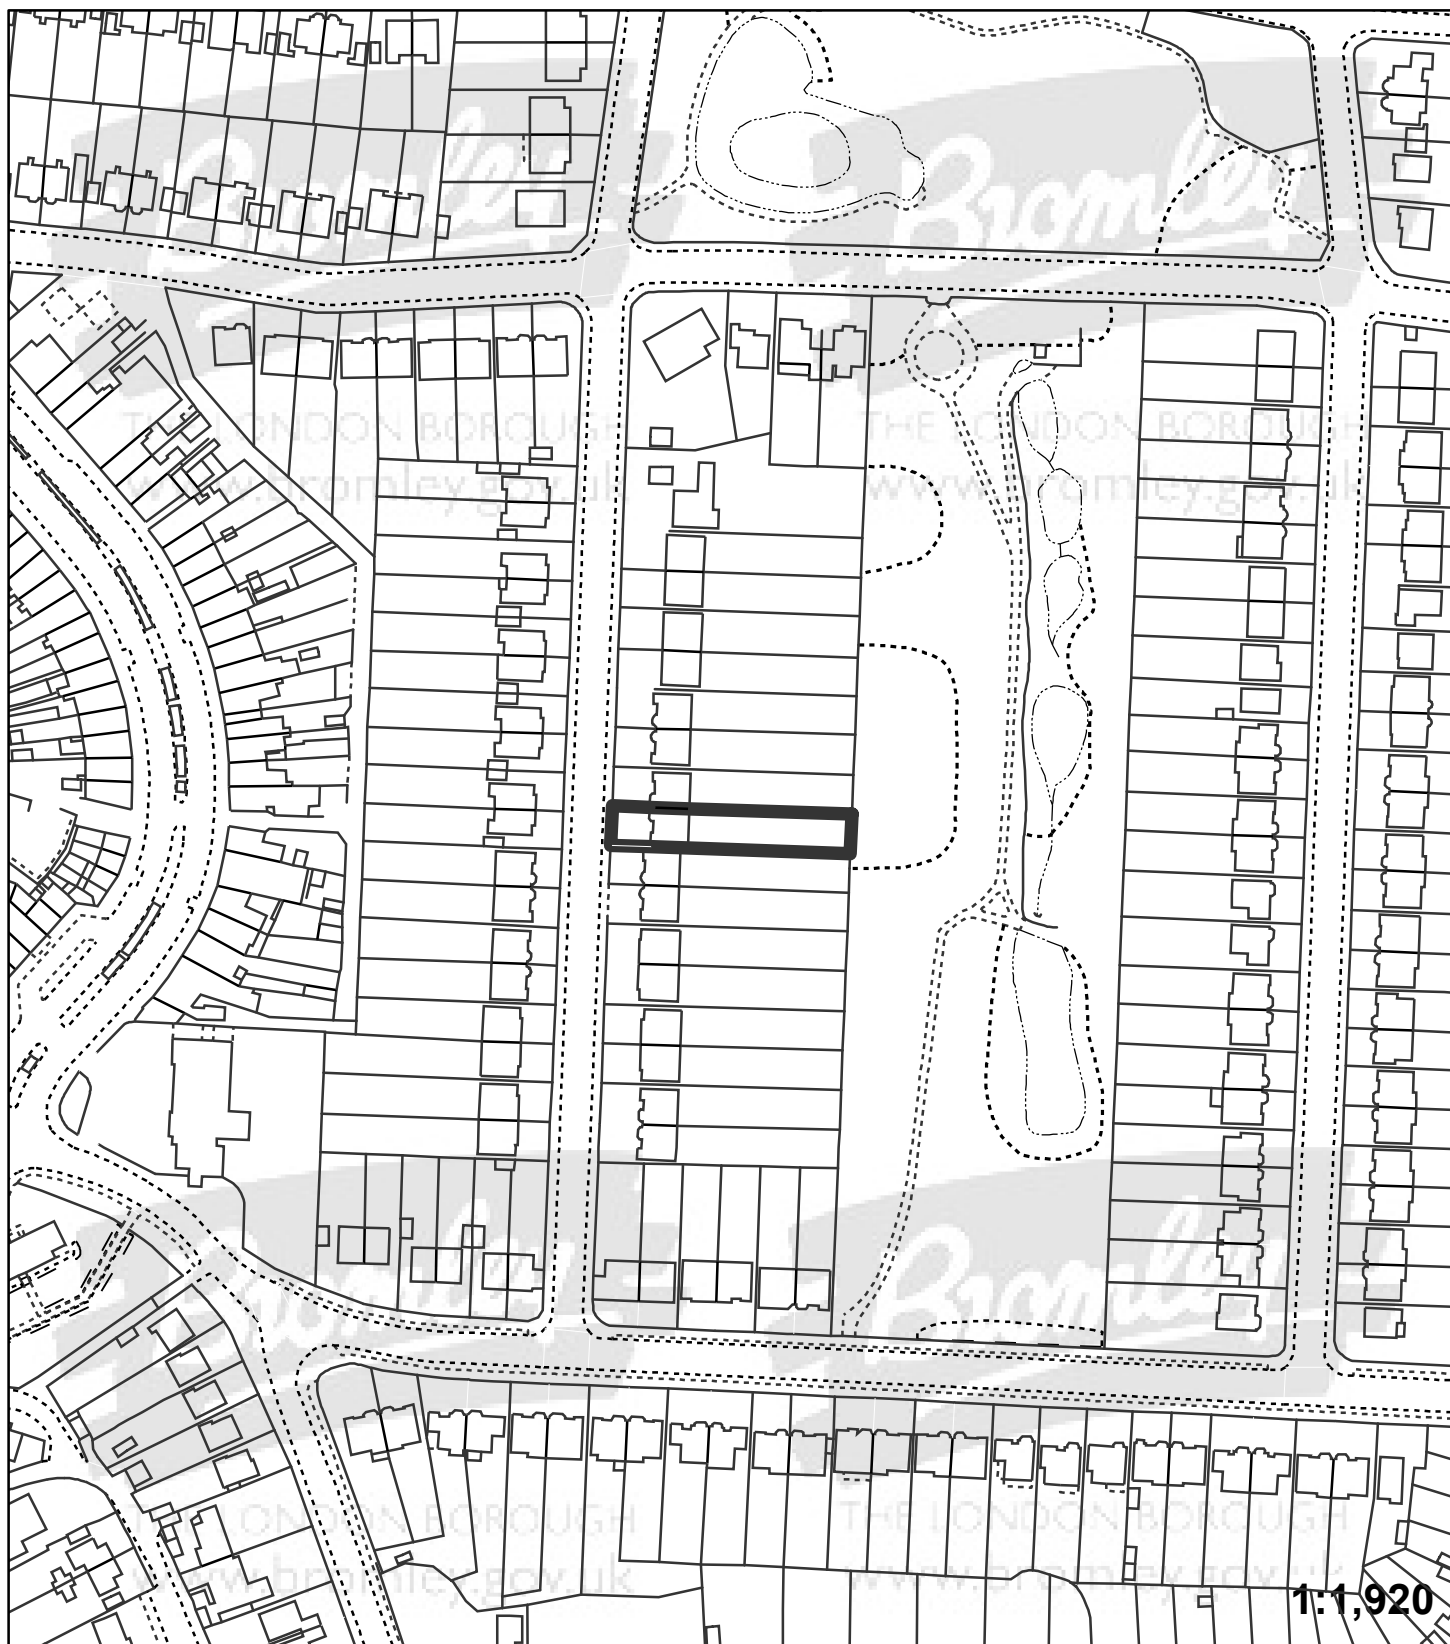

Application: 15/05216/FULL6

Address: 20 Hayes Garden Hayes Bromley BR2 7DG

Proposal: First floor side extension

"This plan is provided to identify the location of the site and should not be used to identify the extent of the application site"

© Crown copyright and database rights 2015. Ordnance Survey 100017661.