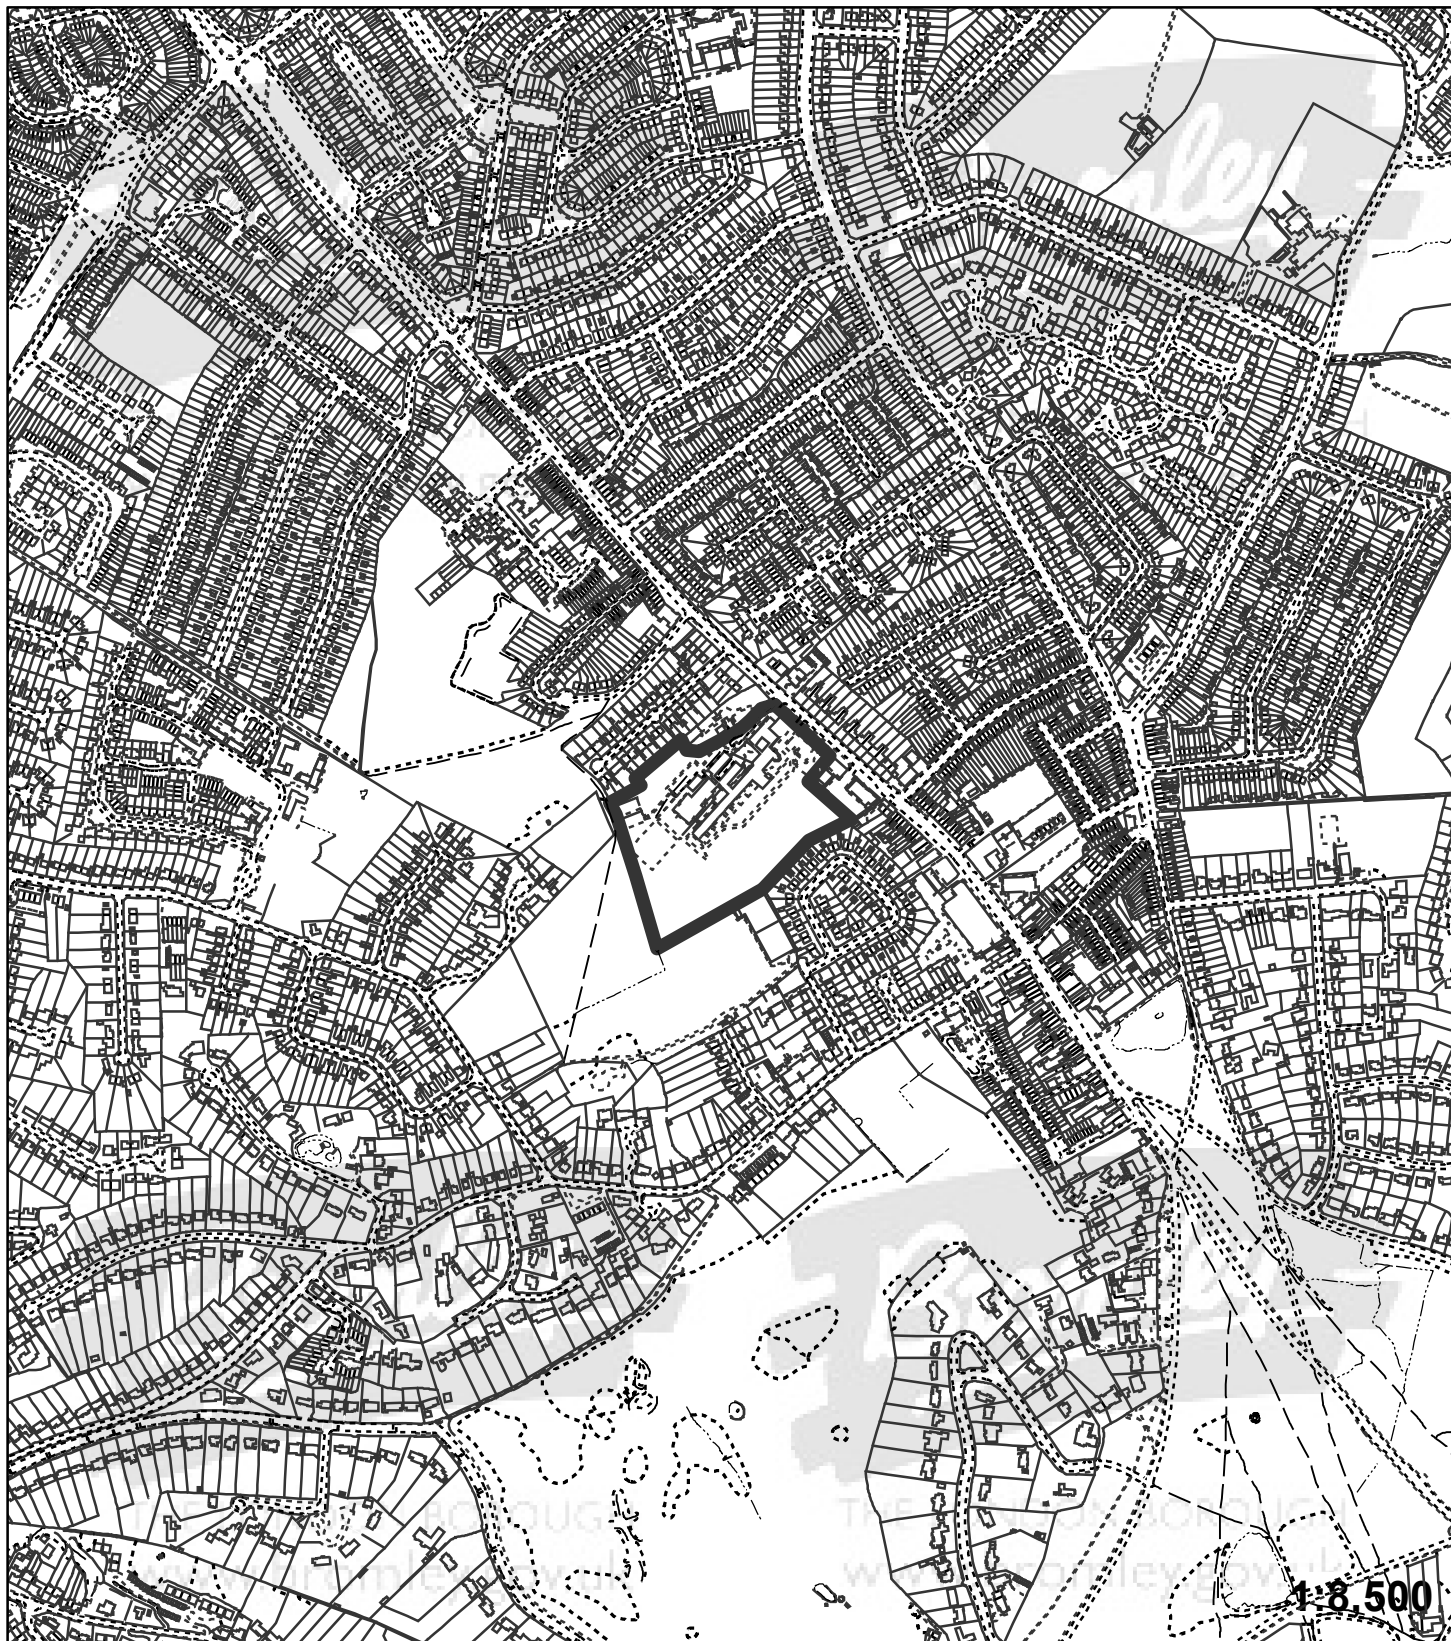

**Application:** 16/00971/FULL1

**Address:** Red Hill Primary School Red Hill Chislehurst BR7 6DA

**Proposal:** Proposed new boundary fencing facing Red Hill

"This plan is provided to identify the location of the site and should not be used to identify the extent of the application site"

© Crown copyright and database rights 2015. Ordnance Survey 100017661.