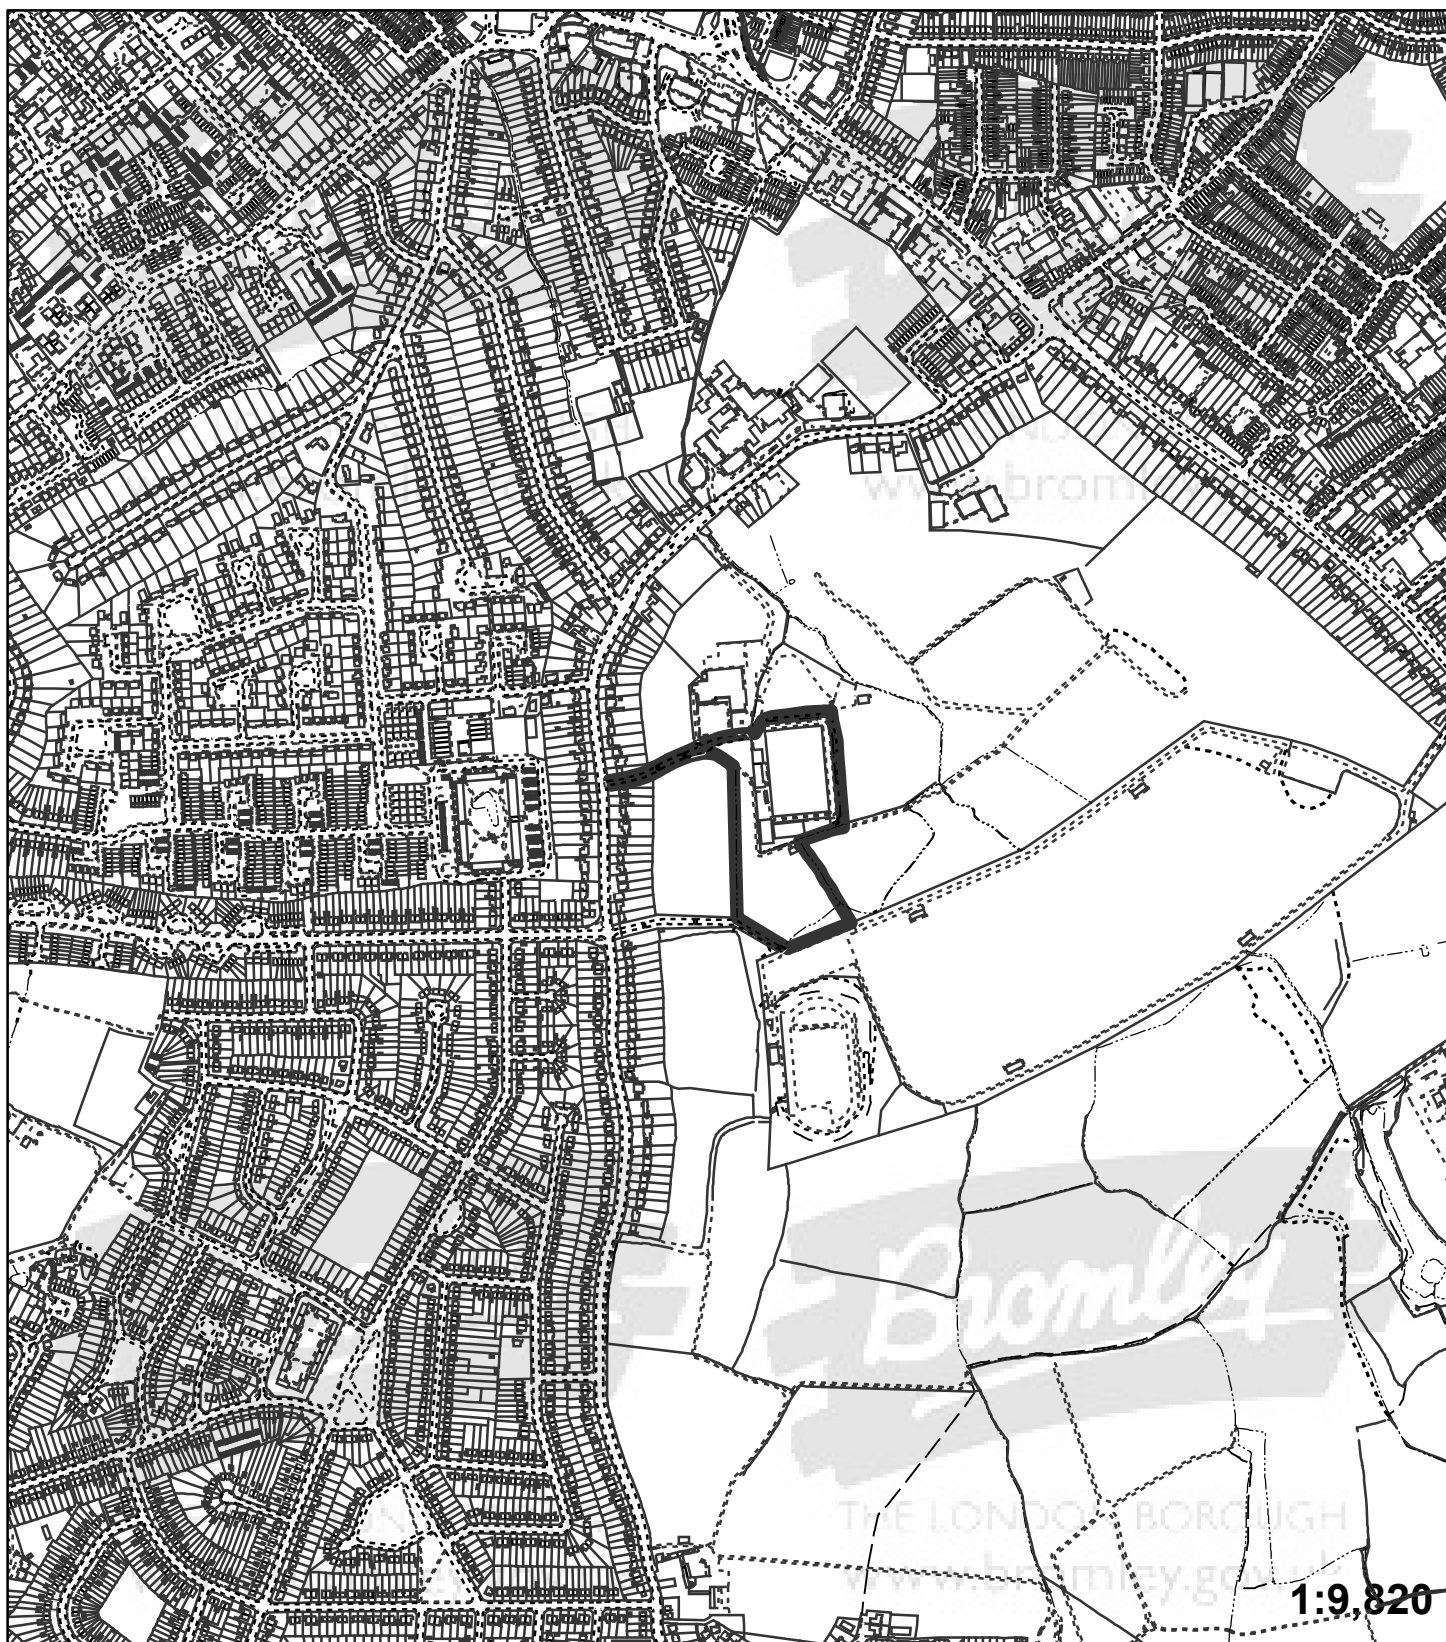

Application:15/01716/FULL1

Address: Bromley Football Club Hayes Lane Hayes Bromley BR2 9EF

Proposal: Demolition of the existing south stand and terraces, removal of astro turf pitches to the south of the existing stand and the erection of a new building to accommodate a stand with 1,485 seats and a multi purpose facility with badminton, volleyball and indoor cricket facilities, a

"This plan is provided to identify the location of the site and should not be used to identify the extent of the application site"

© Crown copyright and database rights 2015. Ordnance Survey 100017661.