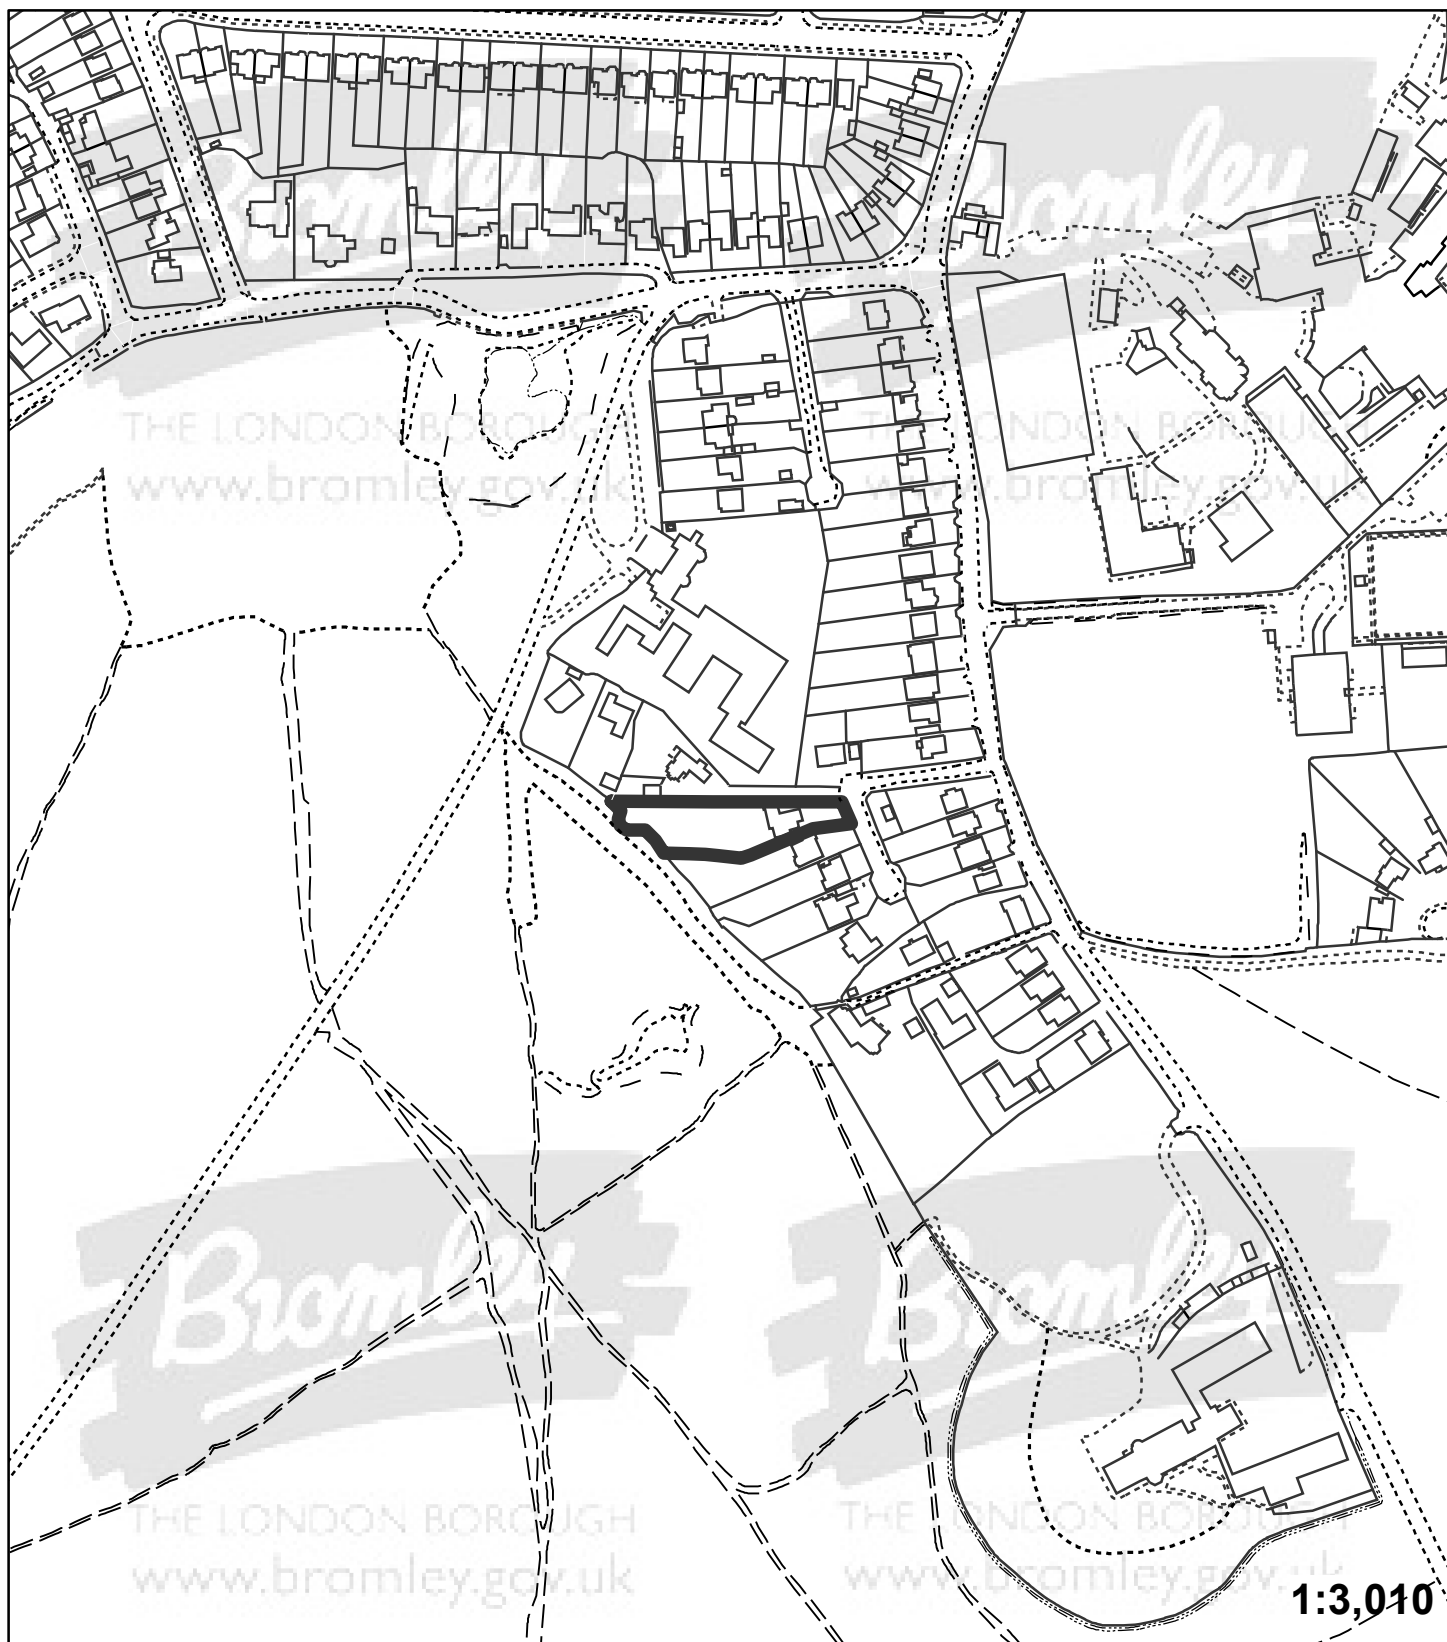

Application:16/00605/FULL6

Address: 1 Hayes Close Hayes Bromley BR2 7BZ

Proposal: Part one/part two-storey side and rear extension

"This plan is provided to identify the location of the site and should not be used to identify the extent of the application site"

© Crown copyright and database rights 2015. Ordnance Survey 100017661.