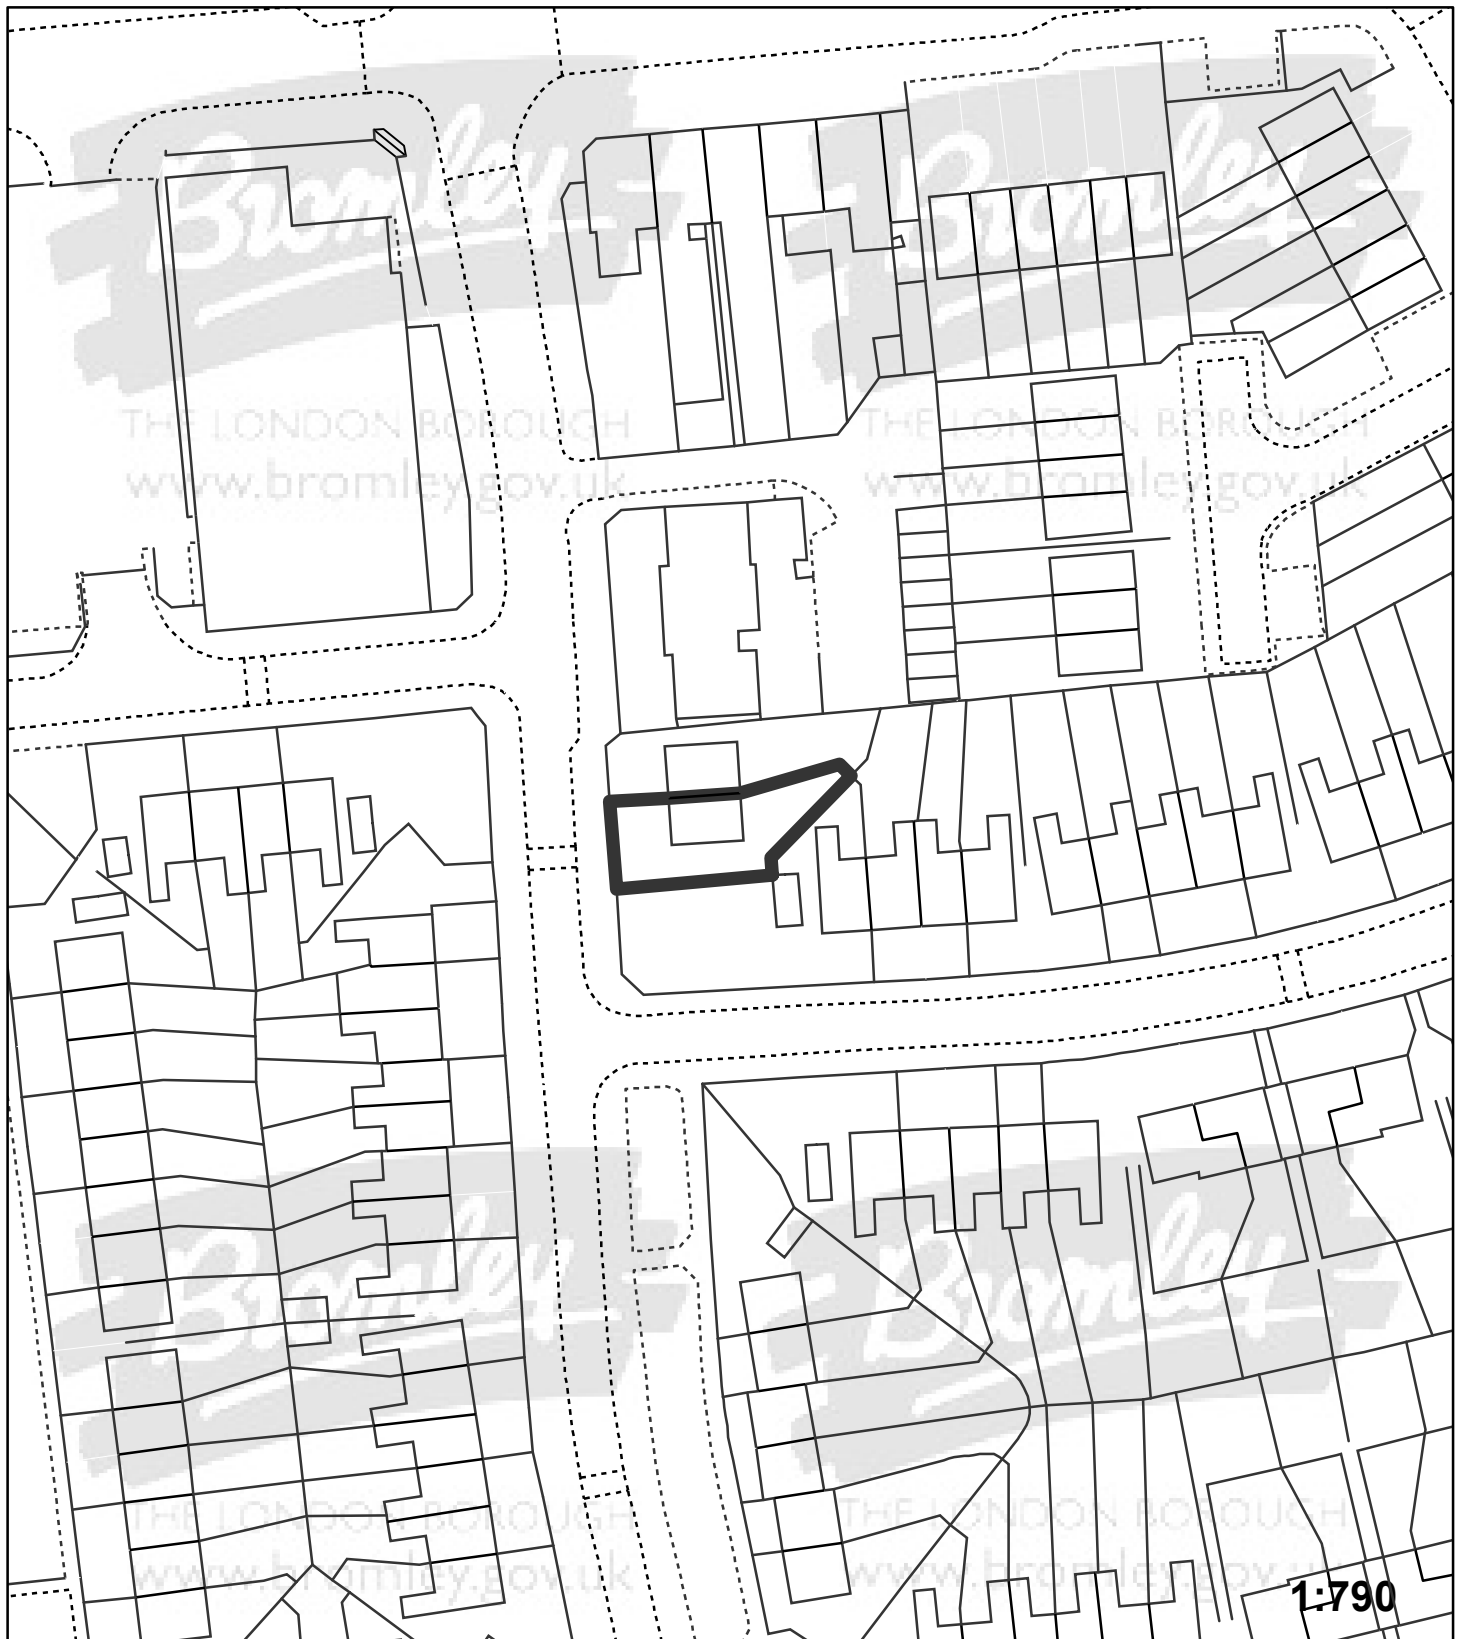

**Application:** 16/00636/FULL6

**Address:** 233 Beaconsfield Road Mottingham London SE9 4ED

**Proposal:** Two storey side extension

"This plan is provided to identify the location of the site and should not be used to identify the extent of the application site"

© Crown copyright and database rights 2015. Ordnance Survey 100017661.