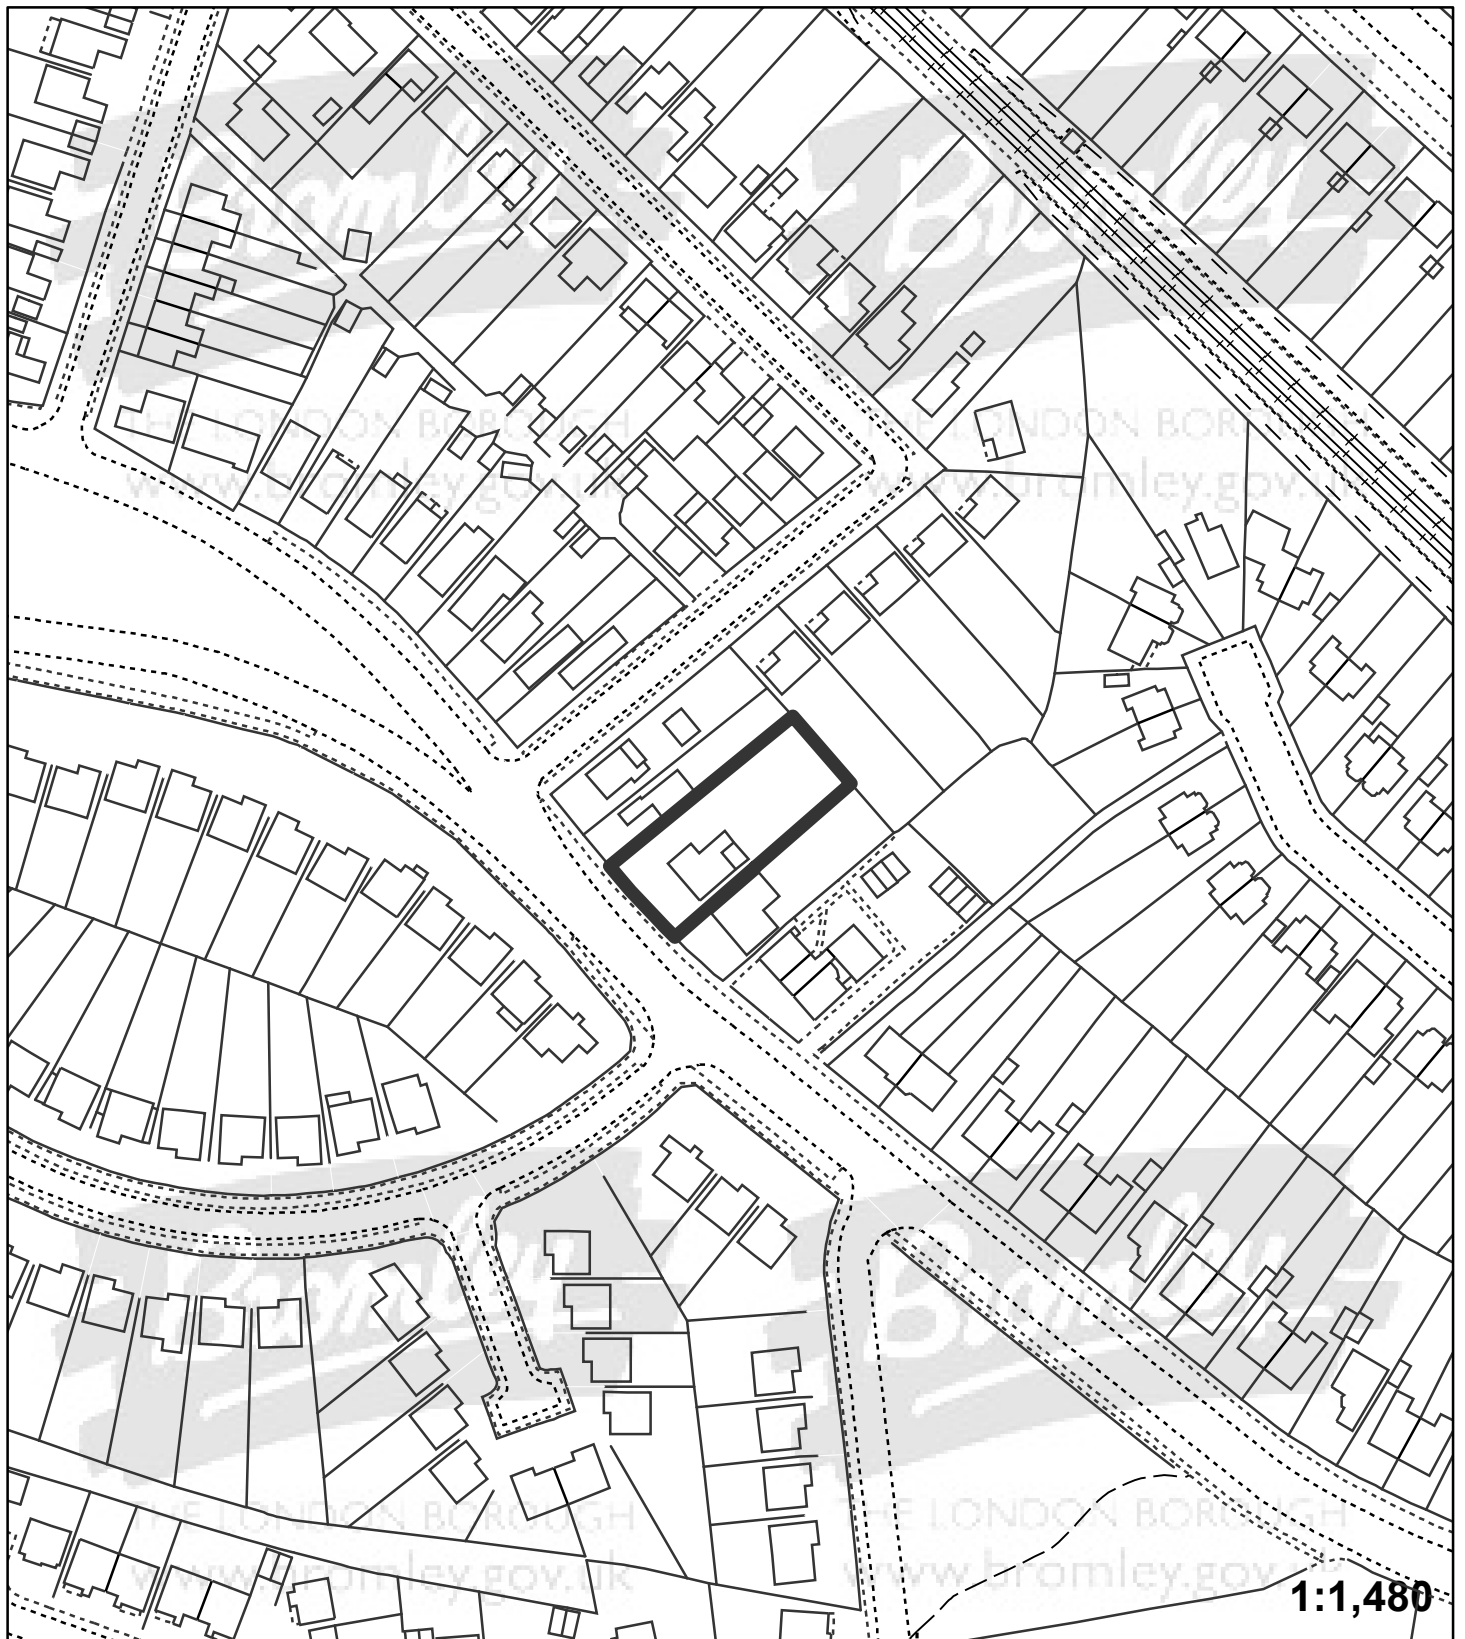

**Application:**16/00515/FULL6

**Address:** 177 Warren Road Orpington BR6 6ES

**Proposal:** Demolition of existing dwelling and erection of replacement dwelling

"This plan is provided to identify the location of the site and should not be used to identify the extent of the application site"

© Crown copyright and database rights 2015. Ordnance Survey 100017661.