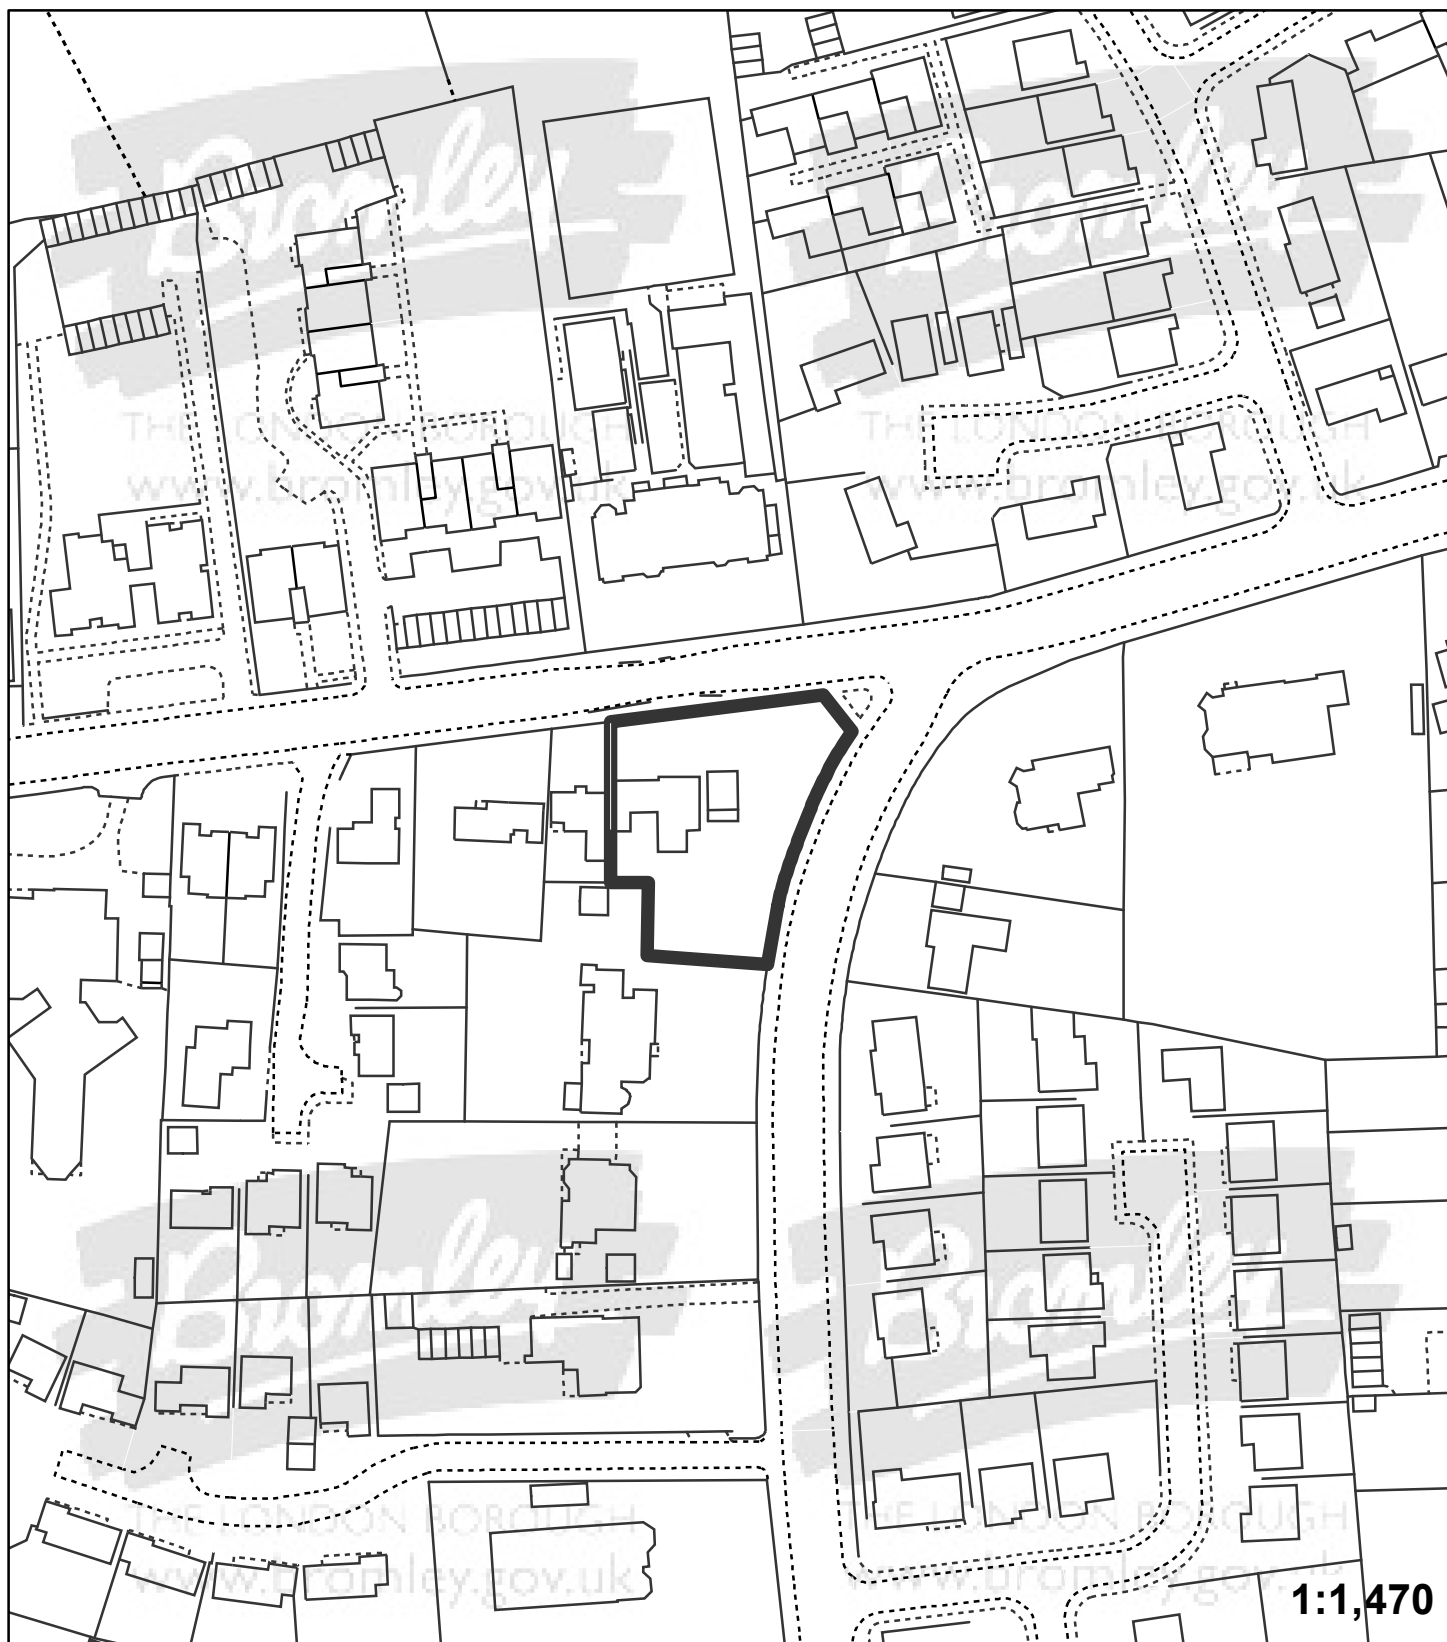

Application: 16/00895/FULL1

Address: 42 Orchard Road Bromley BR1 2PS

Proposal: Demolition of existing dwelling and erection of 8 flats (2x3 bed, 4x2 bed and 2x1 bed) associated parking and landscaping.

"This plan is provided to identify the location of the site and should not be used to identify the extent of the application site"

© Crown copyright and database rights 2015. Ordnance Survey 100017661.