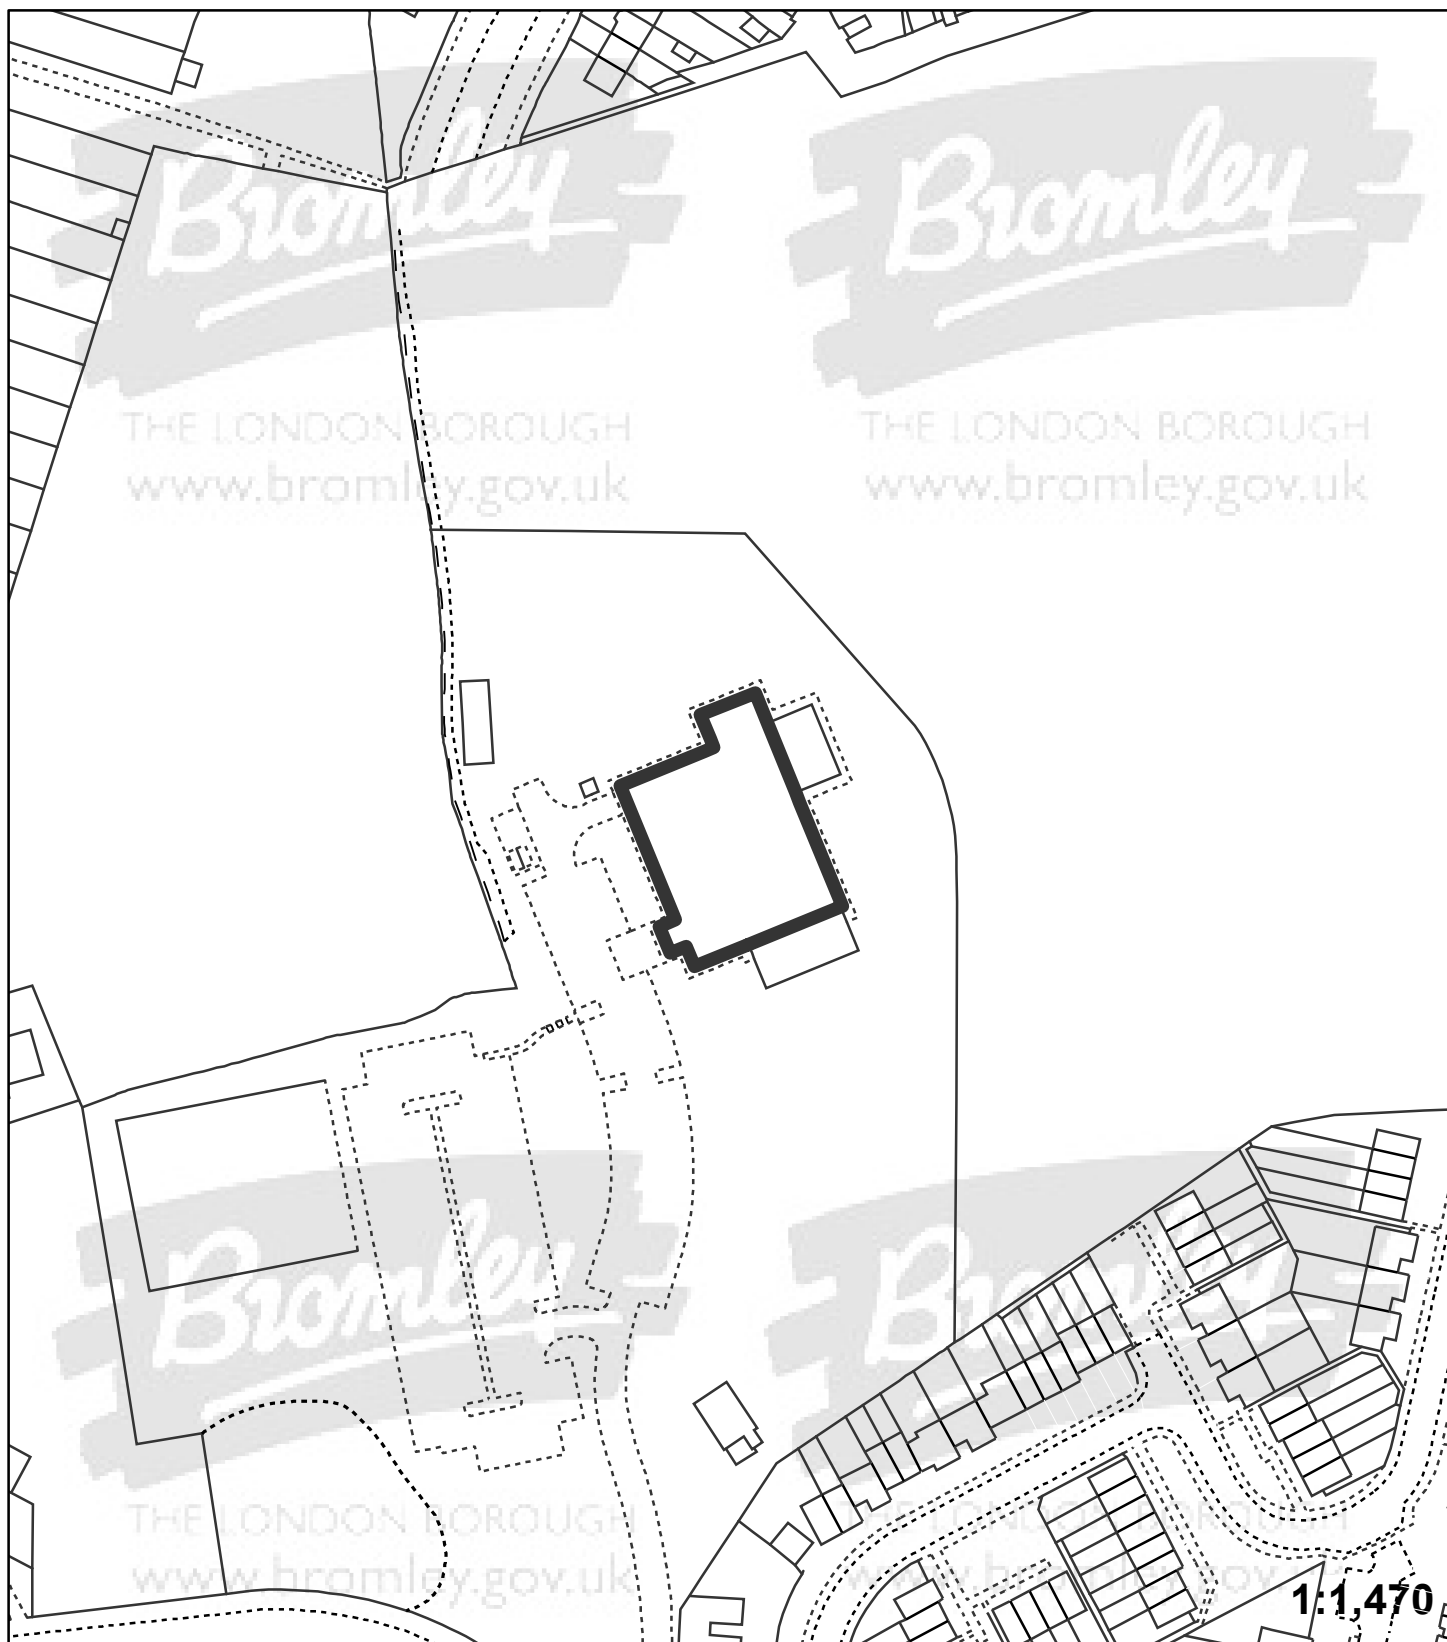

**Application:**16/01588/FULL1

**Address:** Bannatynes Health Club 35 Marvels Lane Grove Park London SE12 9PN

**Proposal:** Demolition of detached outbuilding and erection of single storey extension to existing health club to provide spa facilities.

"This plan is provided to identify the location of the site and should not be used to identify the extent of the application site"

© Crown copyright and database rights 2015. Ordnance Survey 100017661.