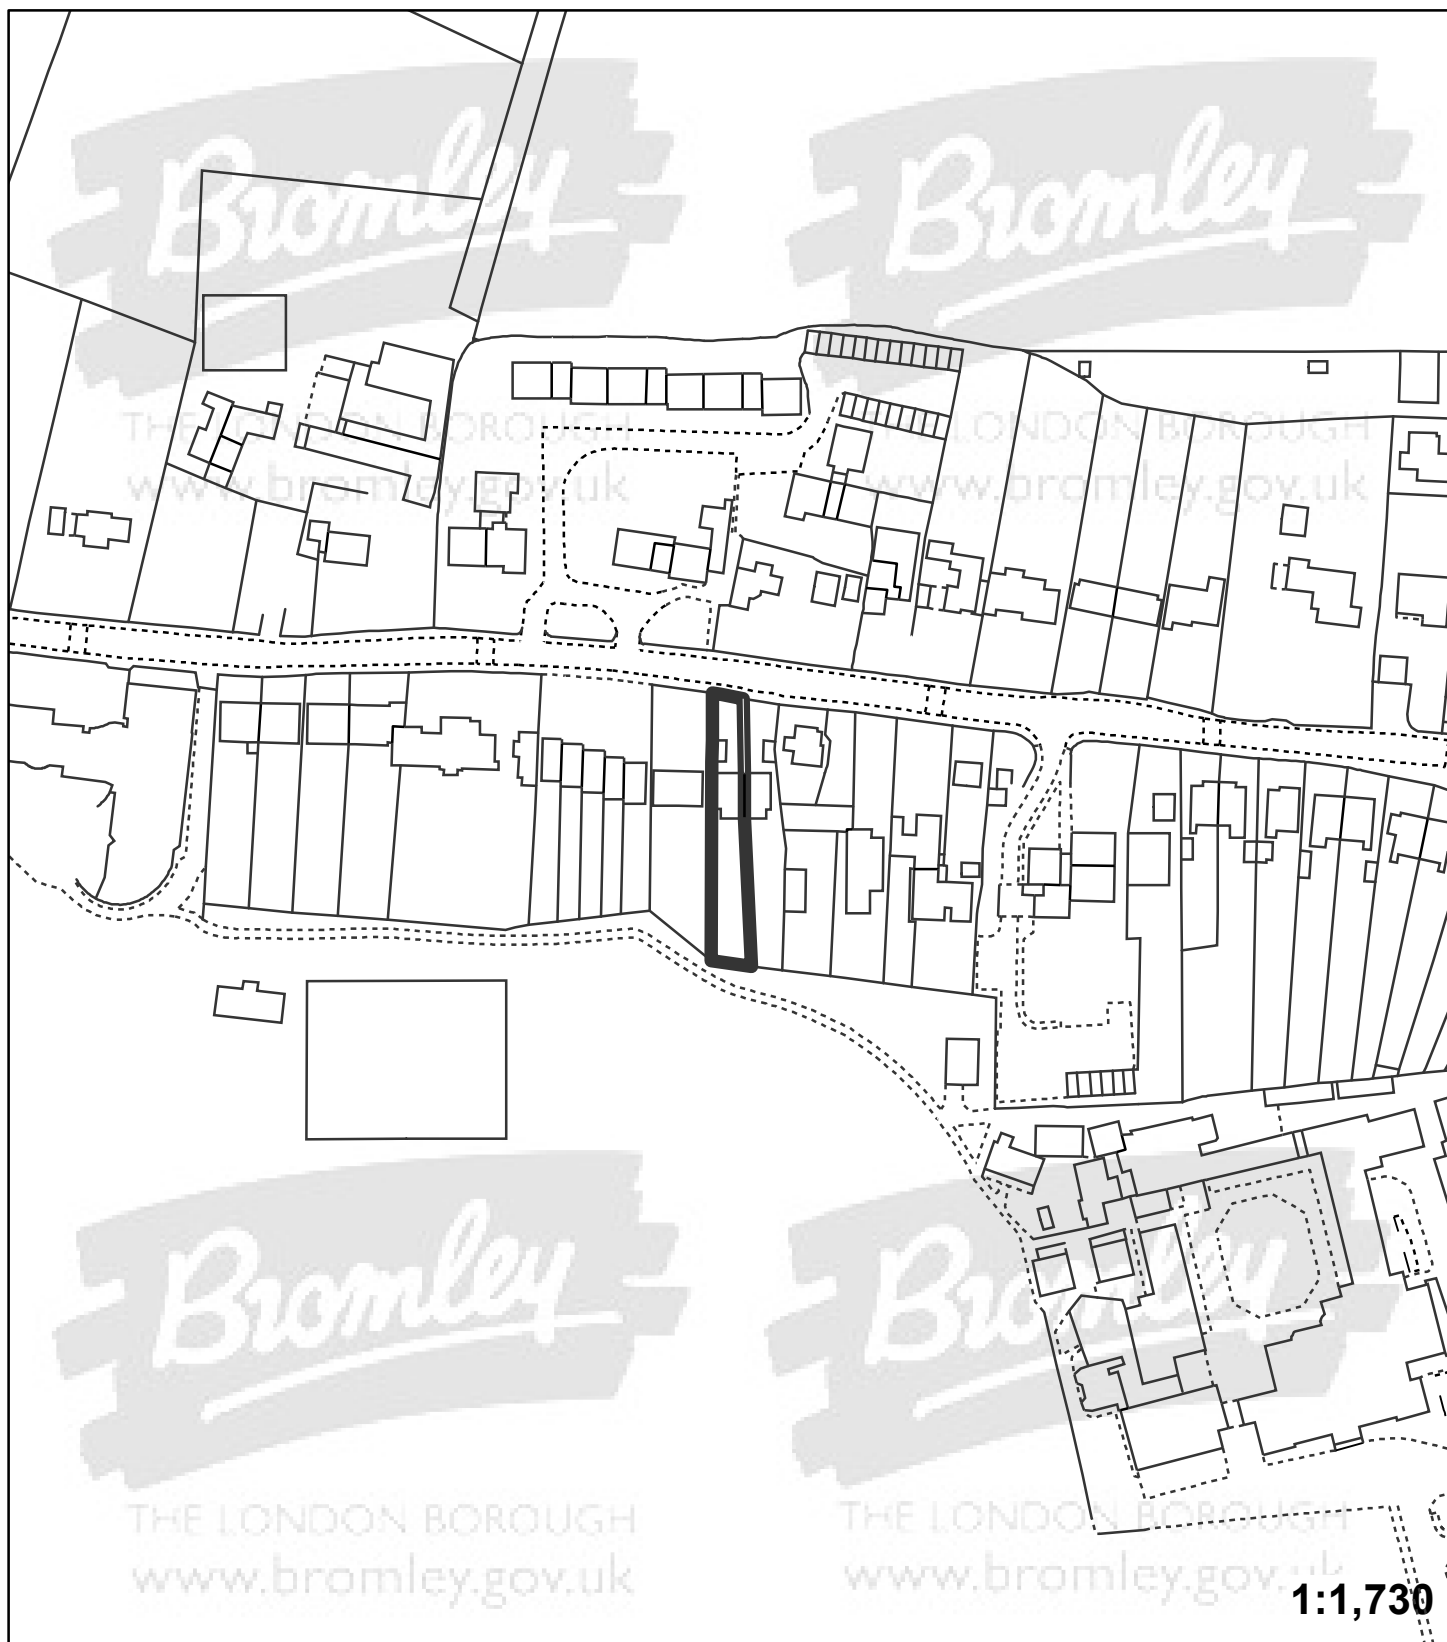

**Application:**16/02213/FULL6

**Address:** Norfolk Villa Mottingham Lane Mottingham London SE9 4RW

**Proposal:** Single storey rear extension and first floor rear/side extension

"This plan is provided to identify the location of the site and should not be used to identify the extent of the application site"

© Crown copyright and database rights 2015. Ordnance Survey 100017661.