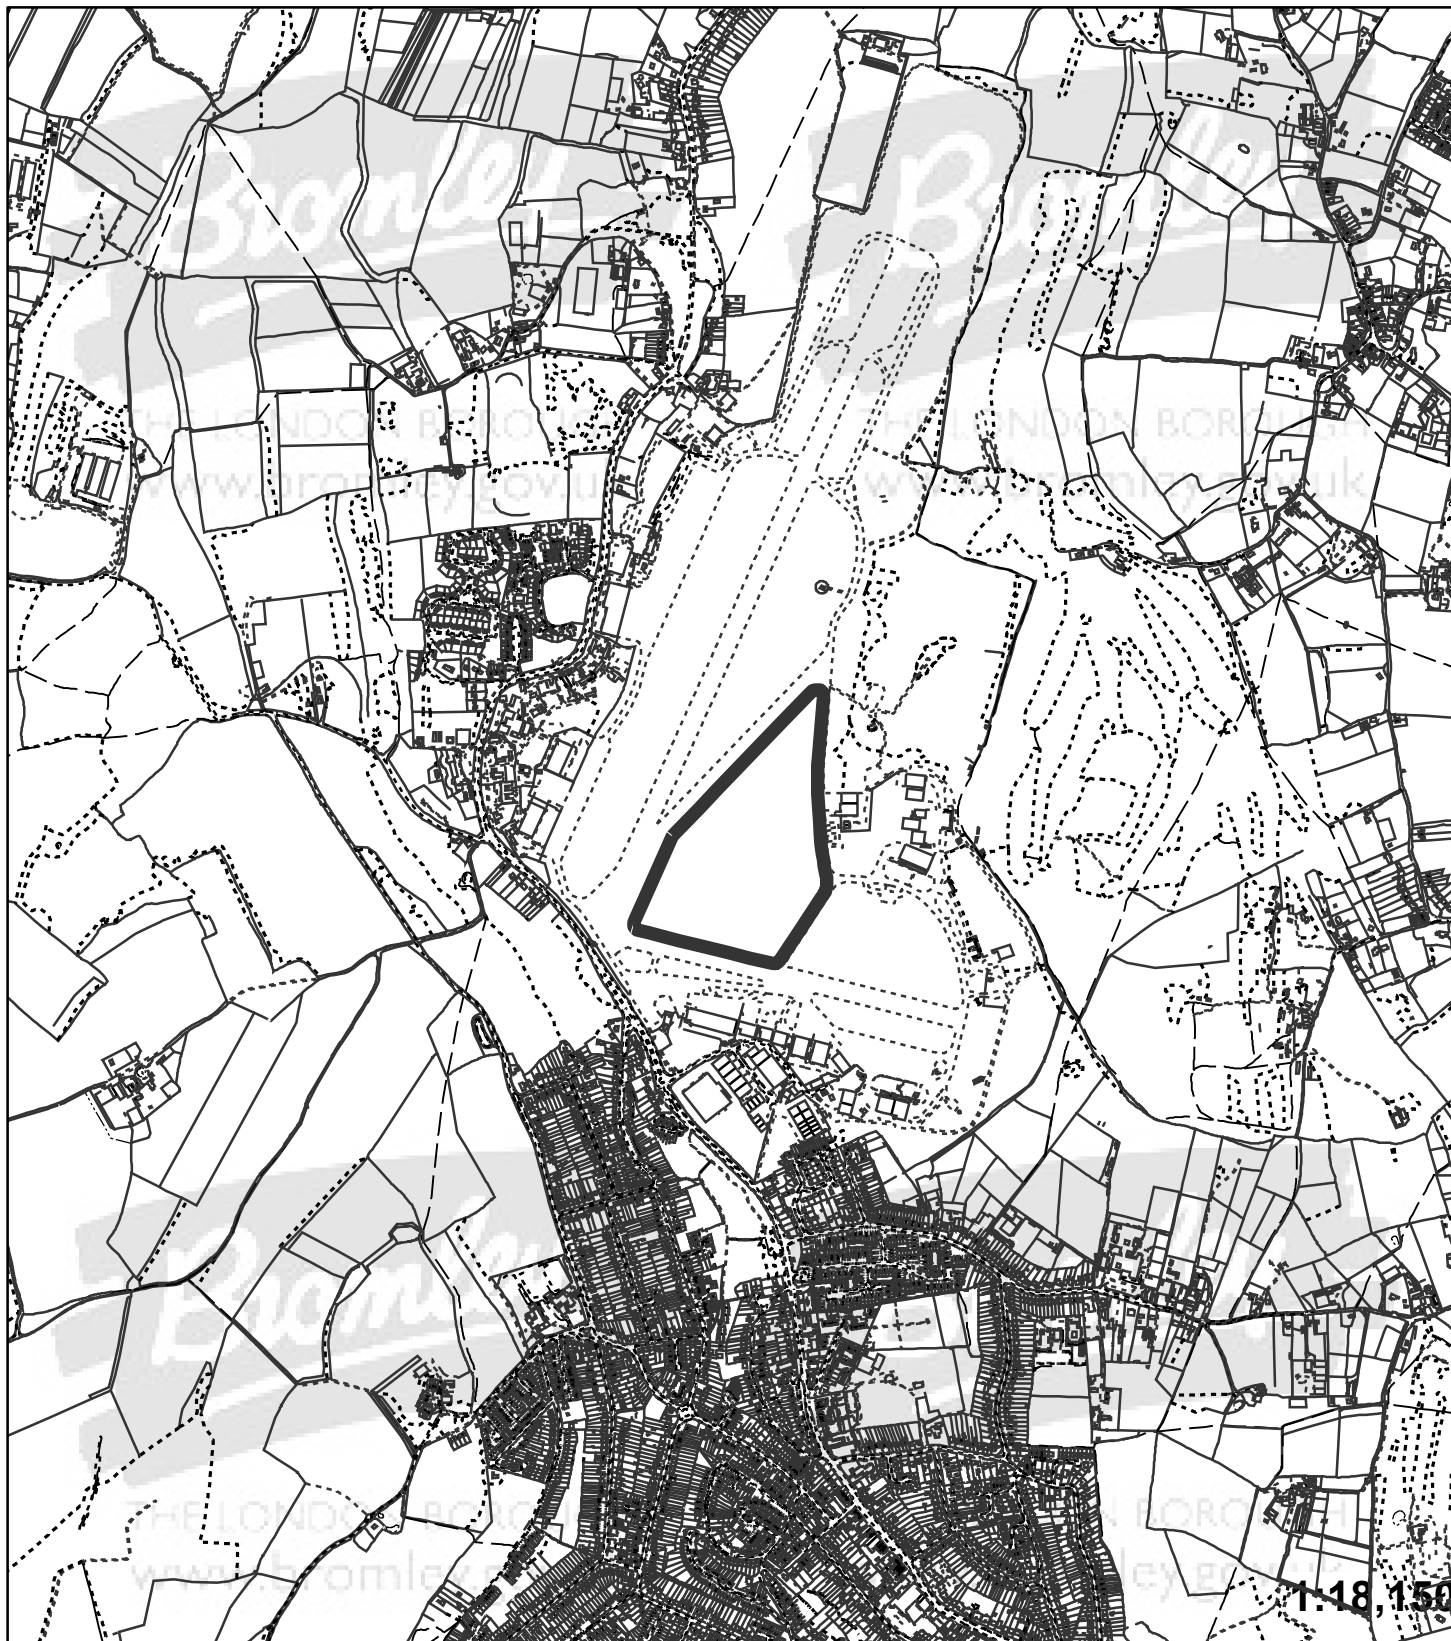

Application:16/02176/FULL1

Address: Biggin Hill Airport Ltd Churchill Way Biggin Hill TN16 3BN

Proposal: Installation and operation of runway approach lights and associated security fencing for the end of Runway 03 on land to the south-west and north-east of Main Road for use by London Biggin Hill Airport (LBHA)

"This plan is provided to identify the location of the site and should not be used to identify the extent of the application site"

© Crown copyright and database rights 2015. Ordnance Survey 100017661.