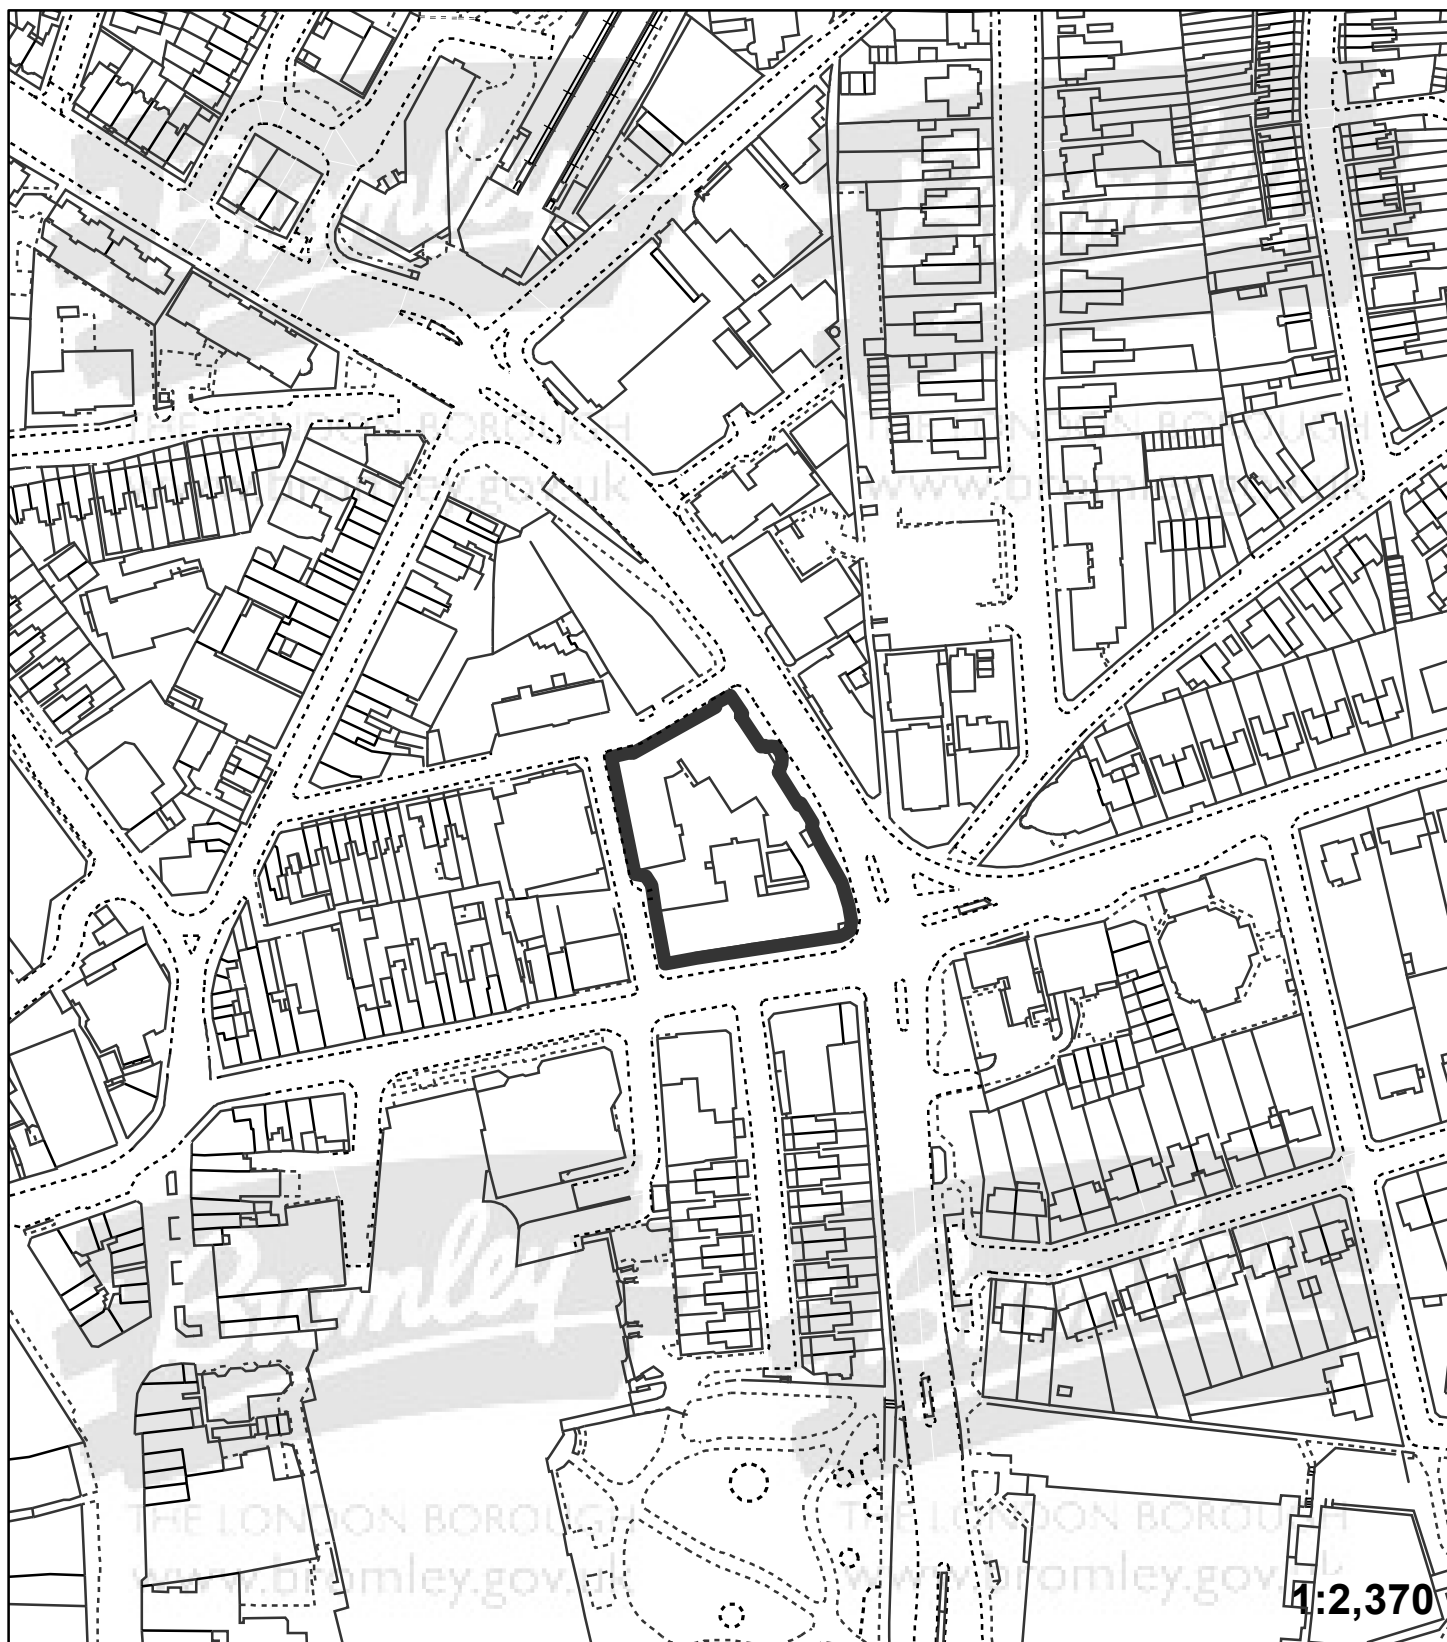

**Application:**16/02779/LBC

**Address:** Old Town Hall 30 Tweedy Road Bromley BR1 3FE

**Proposal:** 5 temporary non-illuminated advertisements painted on external doors facing Court Street, South Street and Tweedy Road

"This plan is provided to identify the location of the site and should not be used to identify the extent of the application site"

© Crown copyright and database rights 2015. Ordnance Survey 100017661.