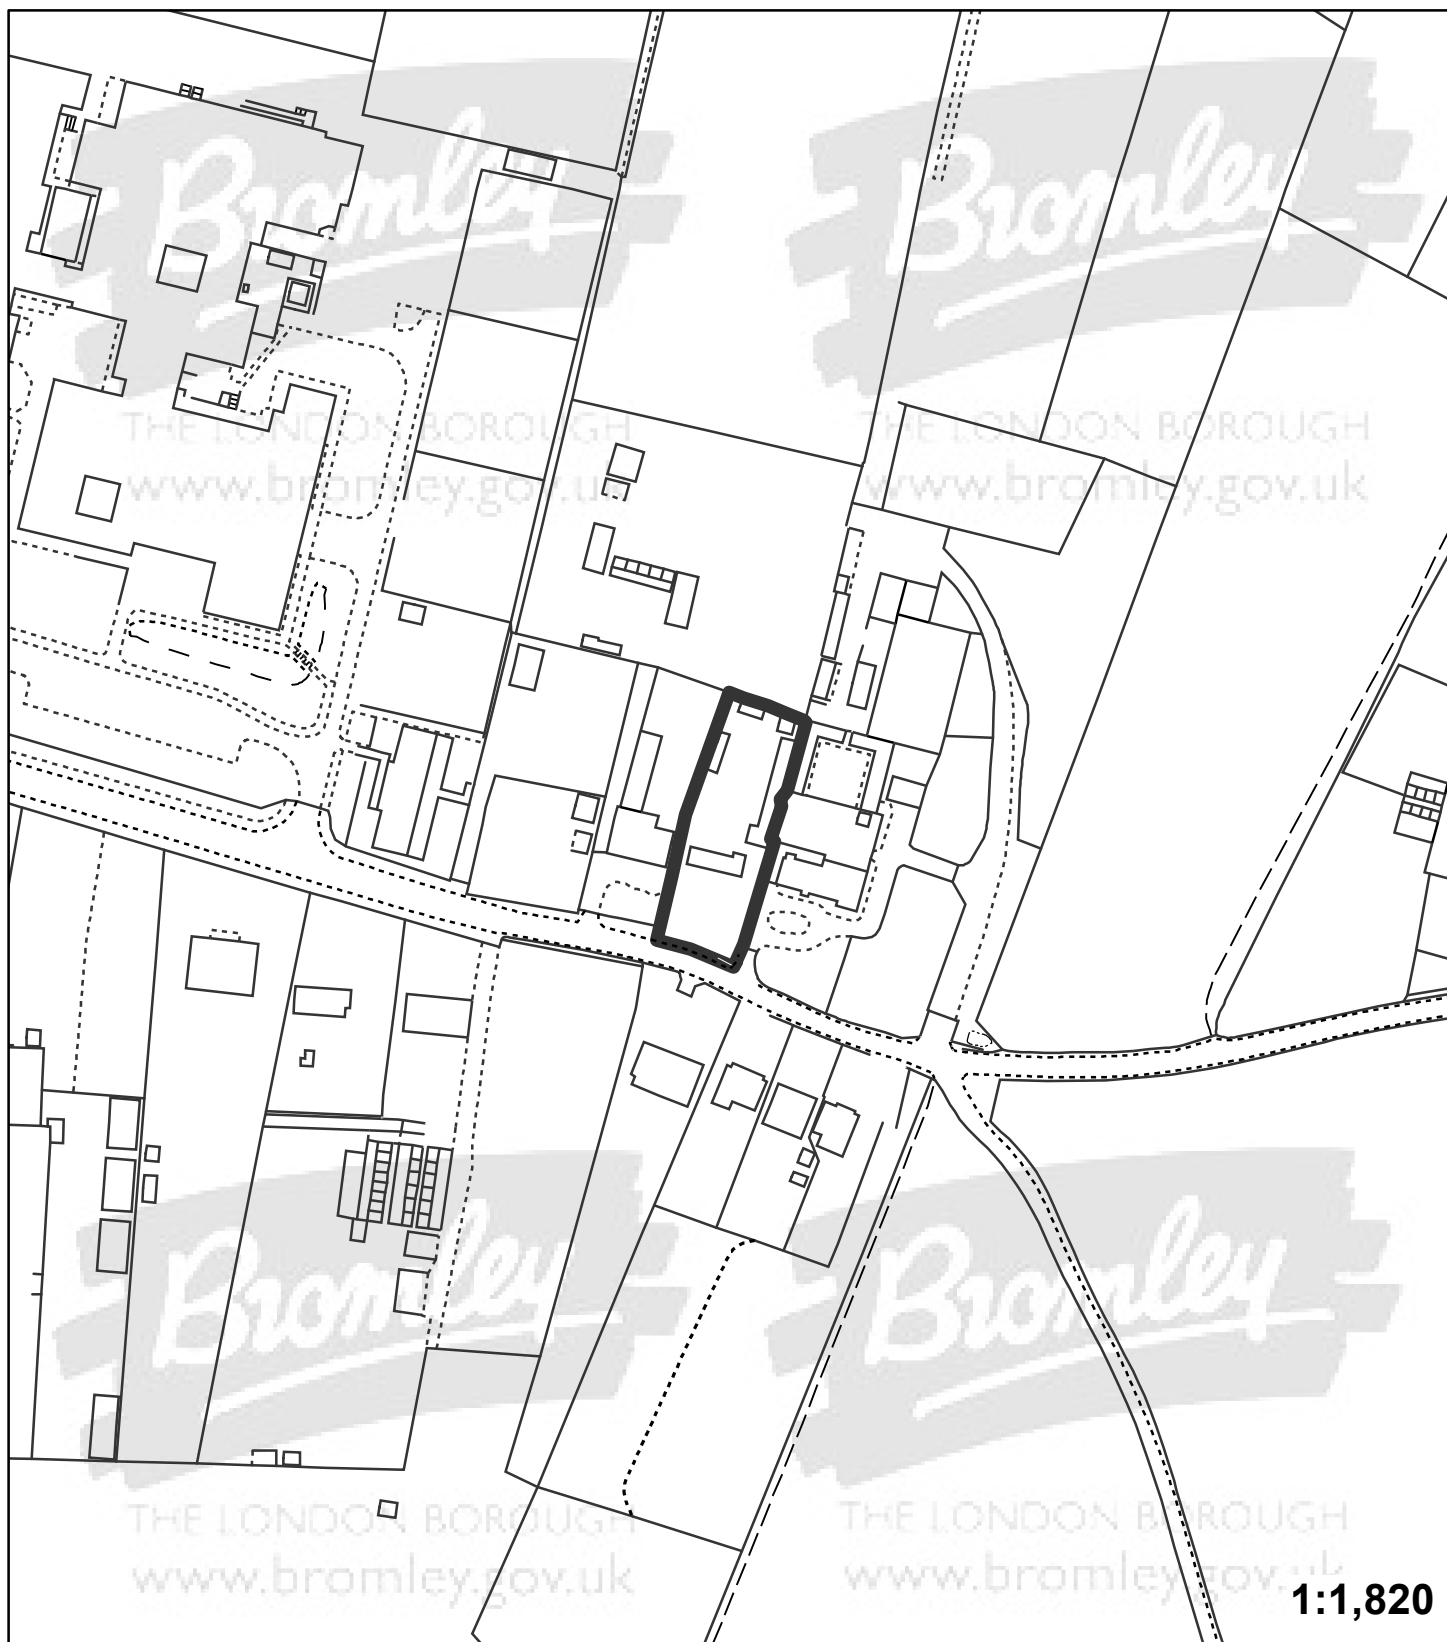

Application:16/03189/FULL1

Address: Elder Cottage Jail Lane Biggin Hill TN16 3AU

Proposal: Proposed demolition of existing dwelling and outbuildings and the erection of a detached chalet bungalow with accommodation in the roof space

"This plan is provided to identify the location of the site and should not be used to identify the extent of the application site"

© Crown copyright and database rights 2015. Ordnance Survey 100017661.