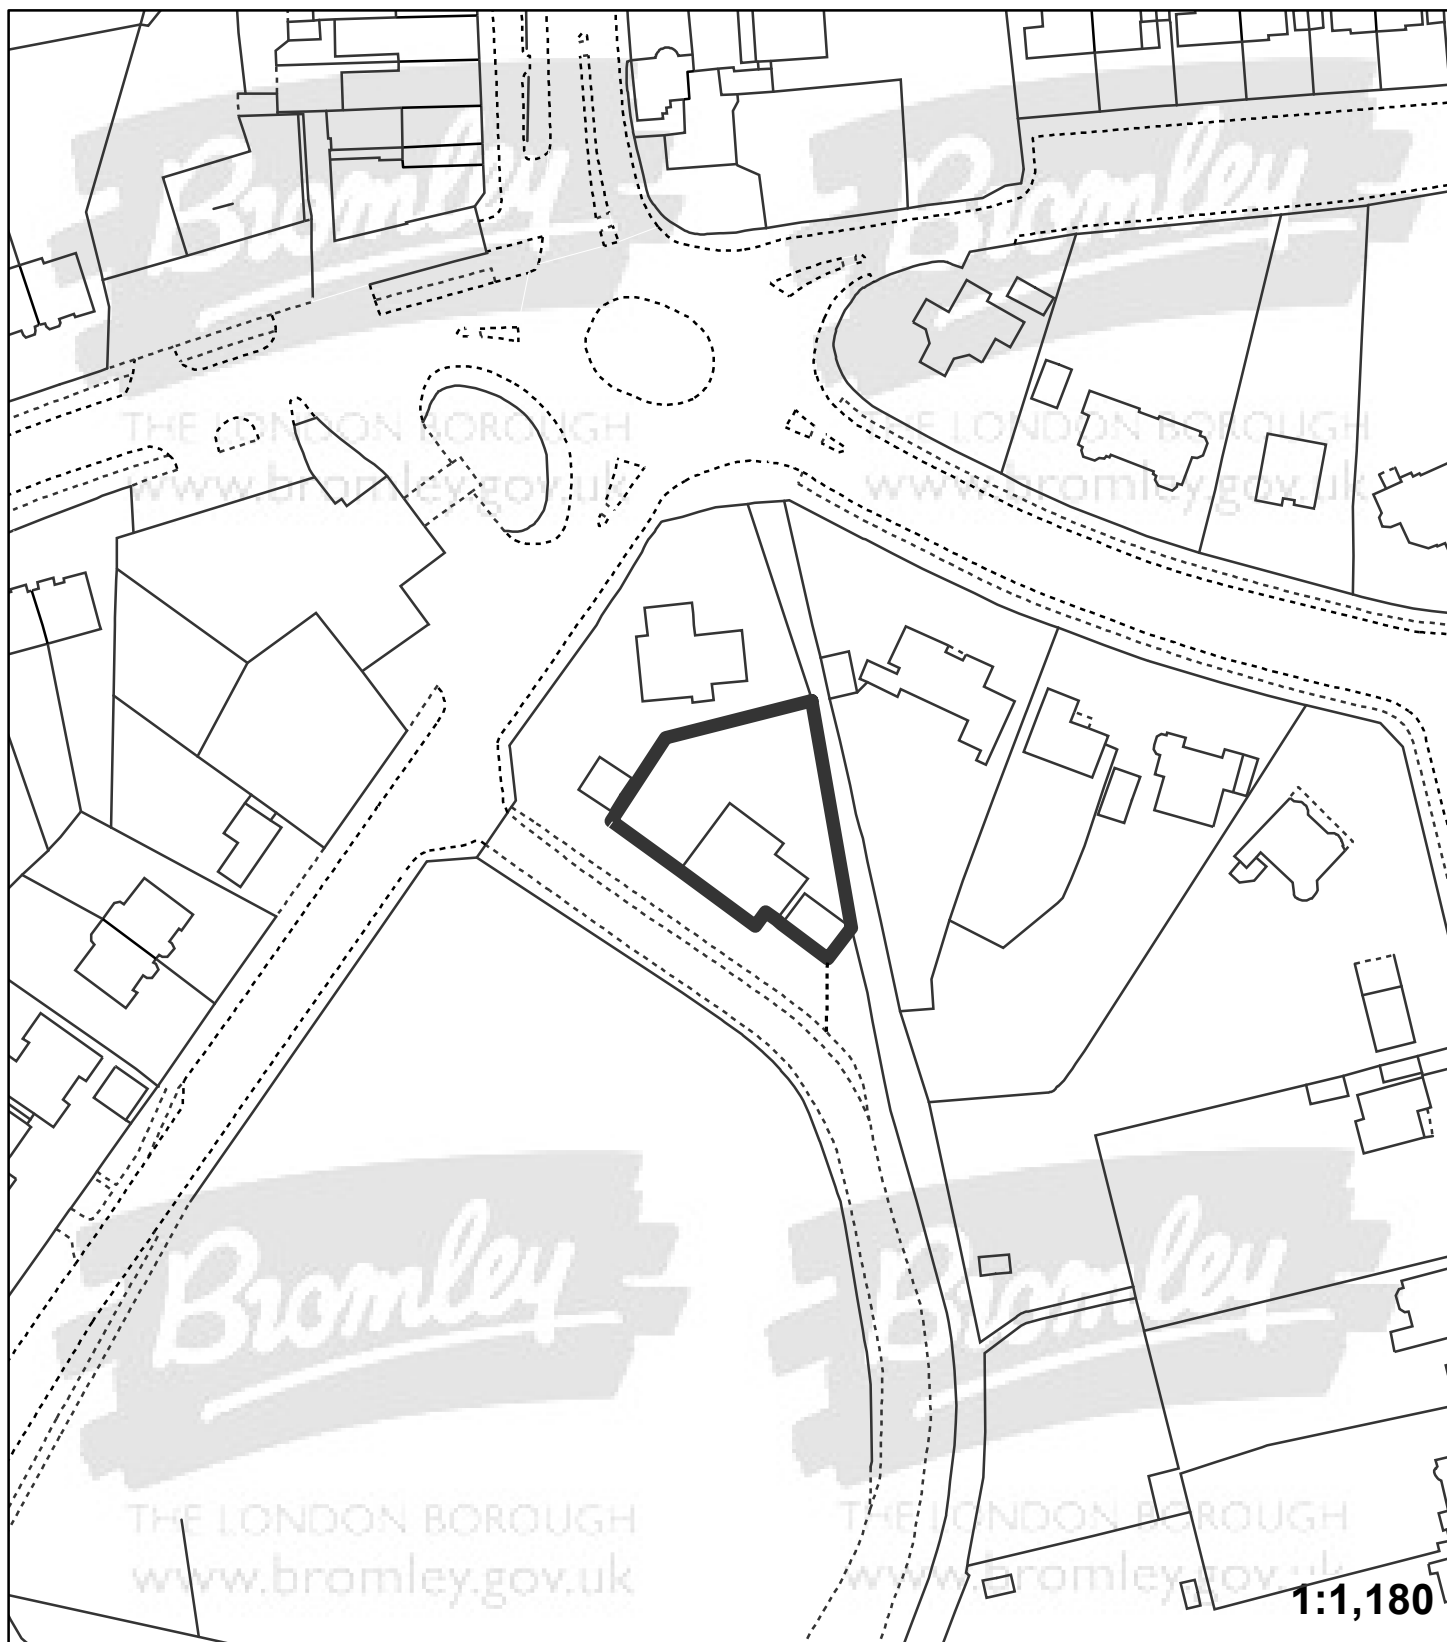

Application:16/01330/FULL1

Address: Jacanda Lodge North Drive Beckenham BR3 3XQ

Proposal: Demolition of two detached dwellinghouses and construction of a crescent terrace of 7 three storey four bedroom plus roof accommodation townhouses with basement car parking, refuse store and associated landscaping

"This plan is provided to identify the location of the site and should not be used to identify the extent of the application site"

© Crown copyright and database rights 2015. Ordnance Survey 100017661.