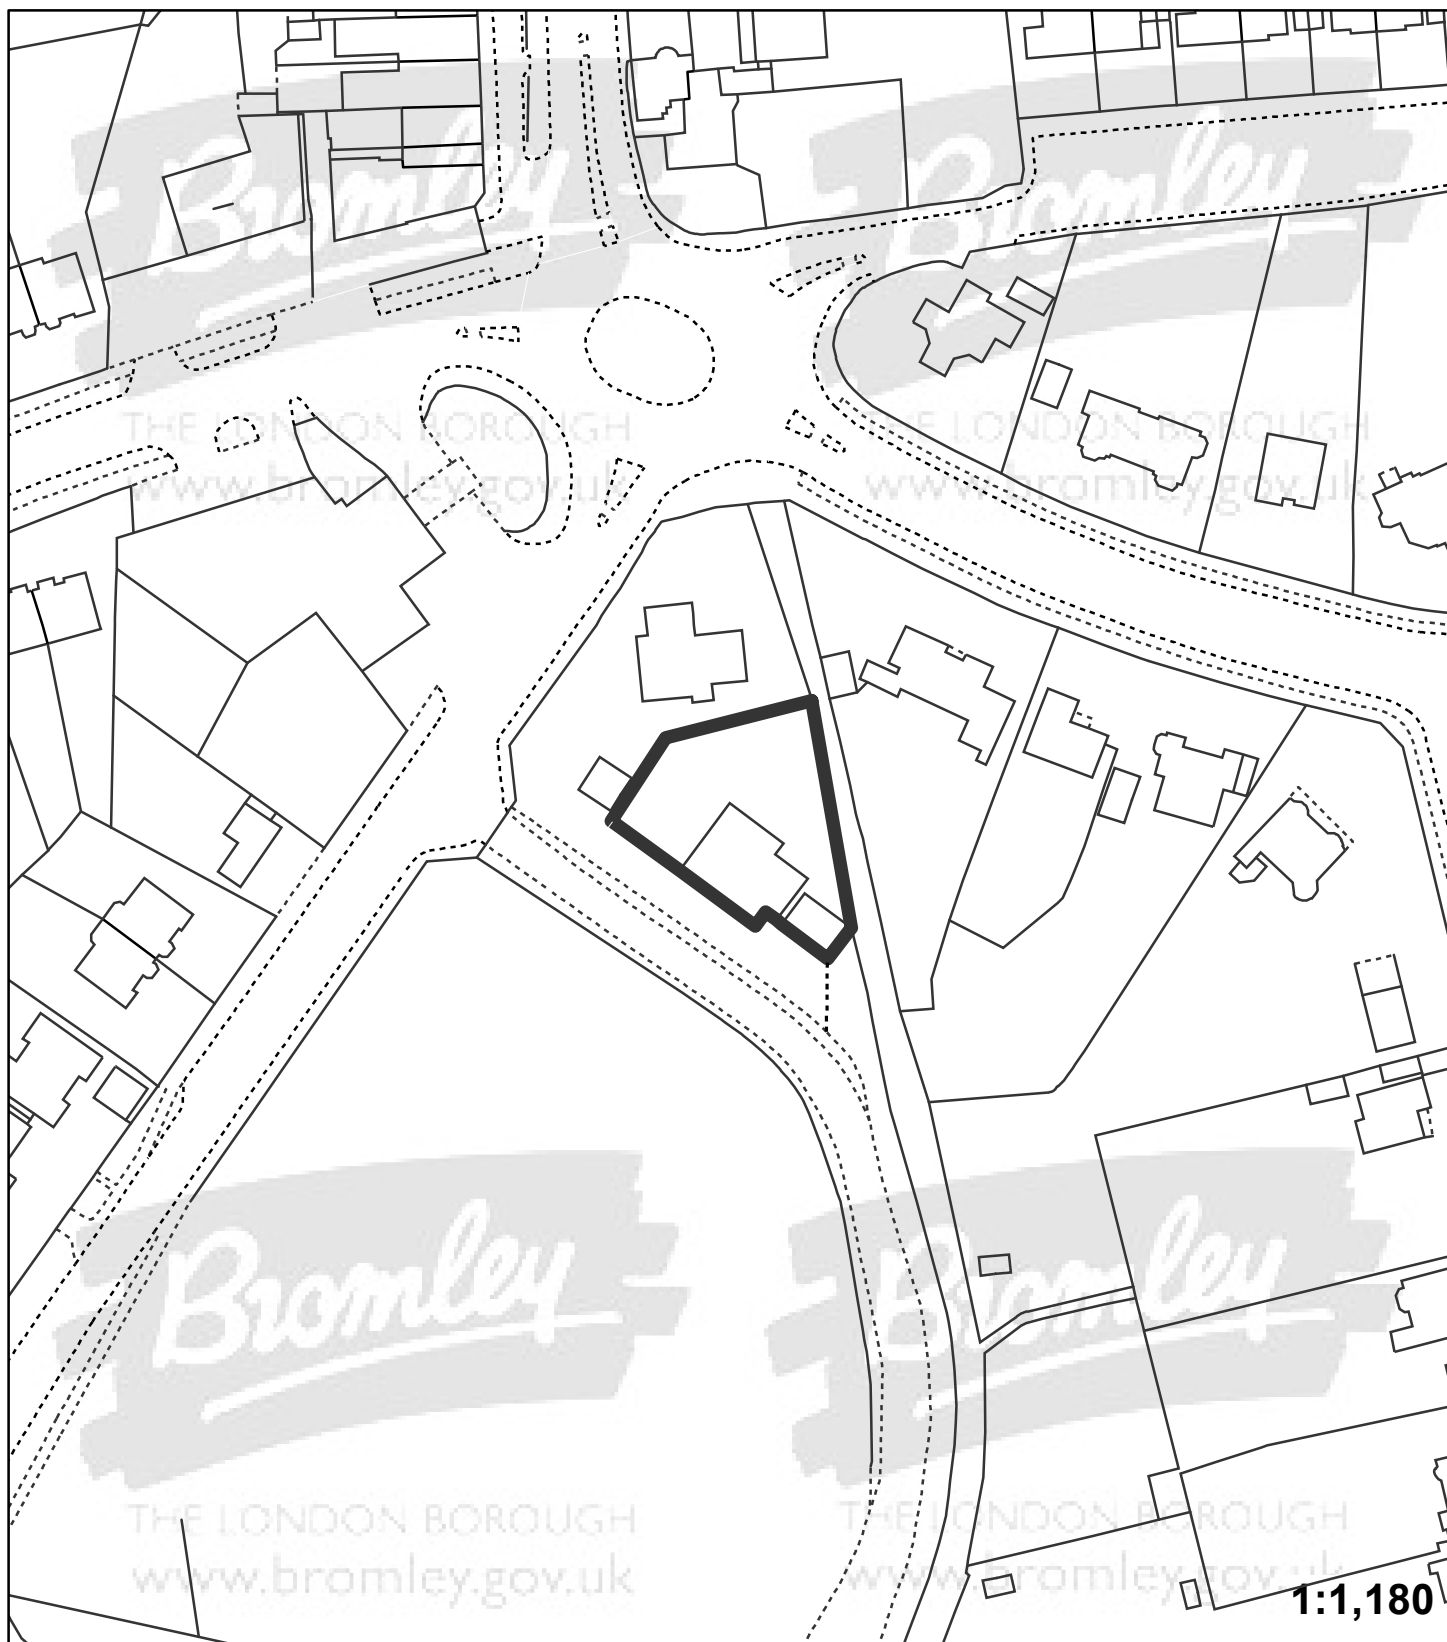

Application:16/01338/FULL1

Address: Jacanda Lodge North Drive Beckenham BR3 3XQ

Proposal: Demolition of two detached dwellings houses and construction of a crescent terrace of 8 three storey four bedroom townhouses with basement car parking, refuse store and associated landscaping.

"This plan is provided to identify the location of the site and should not be used to identify the extent of the application site"

© Crown copyright and database rights 2015. Ordnance Survey 100017661.