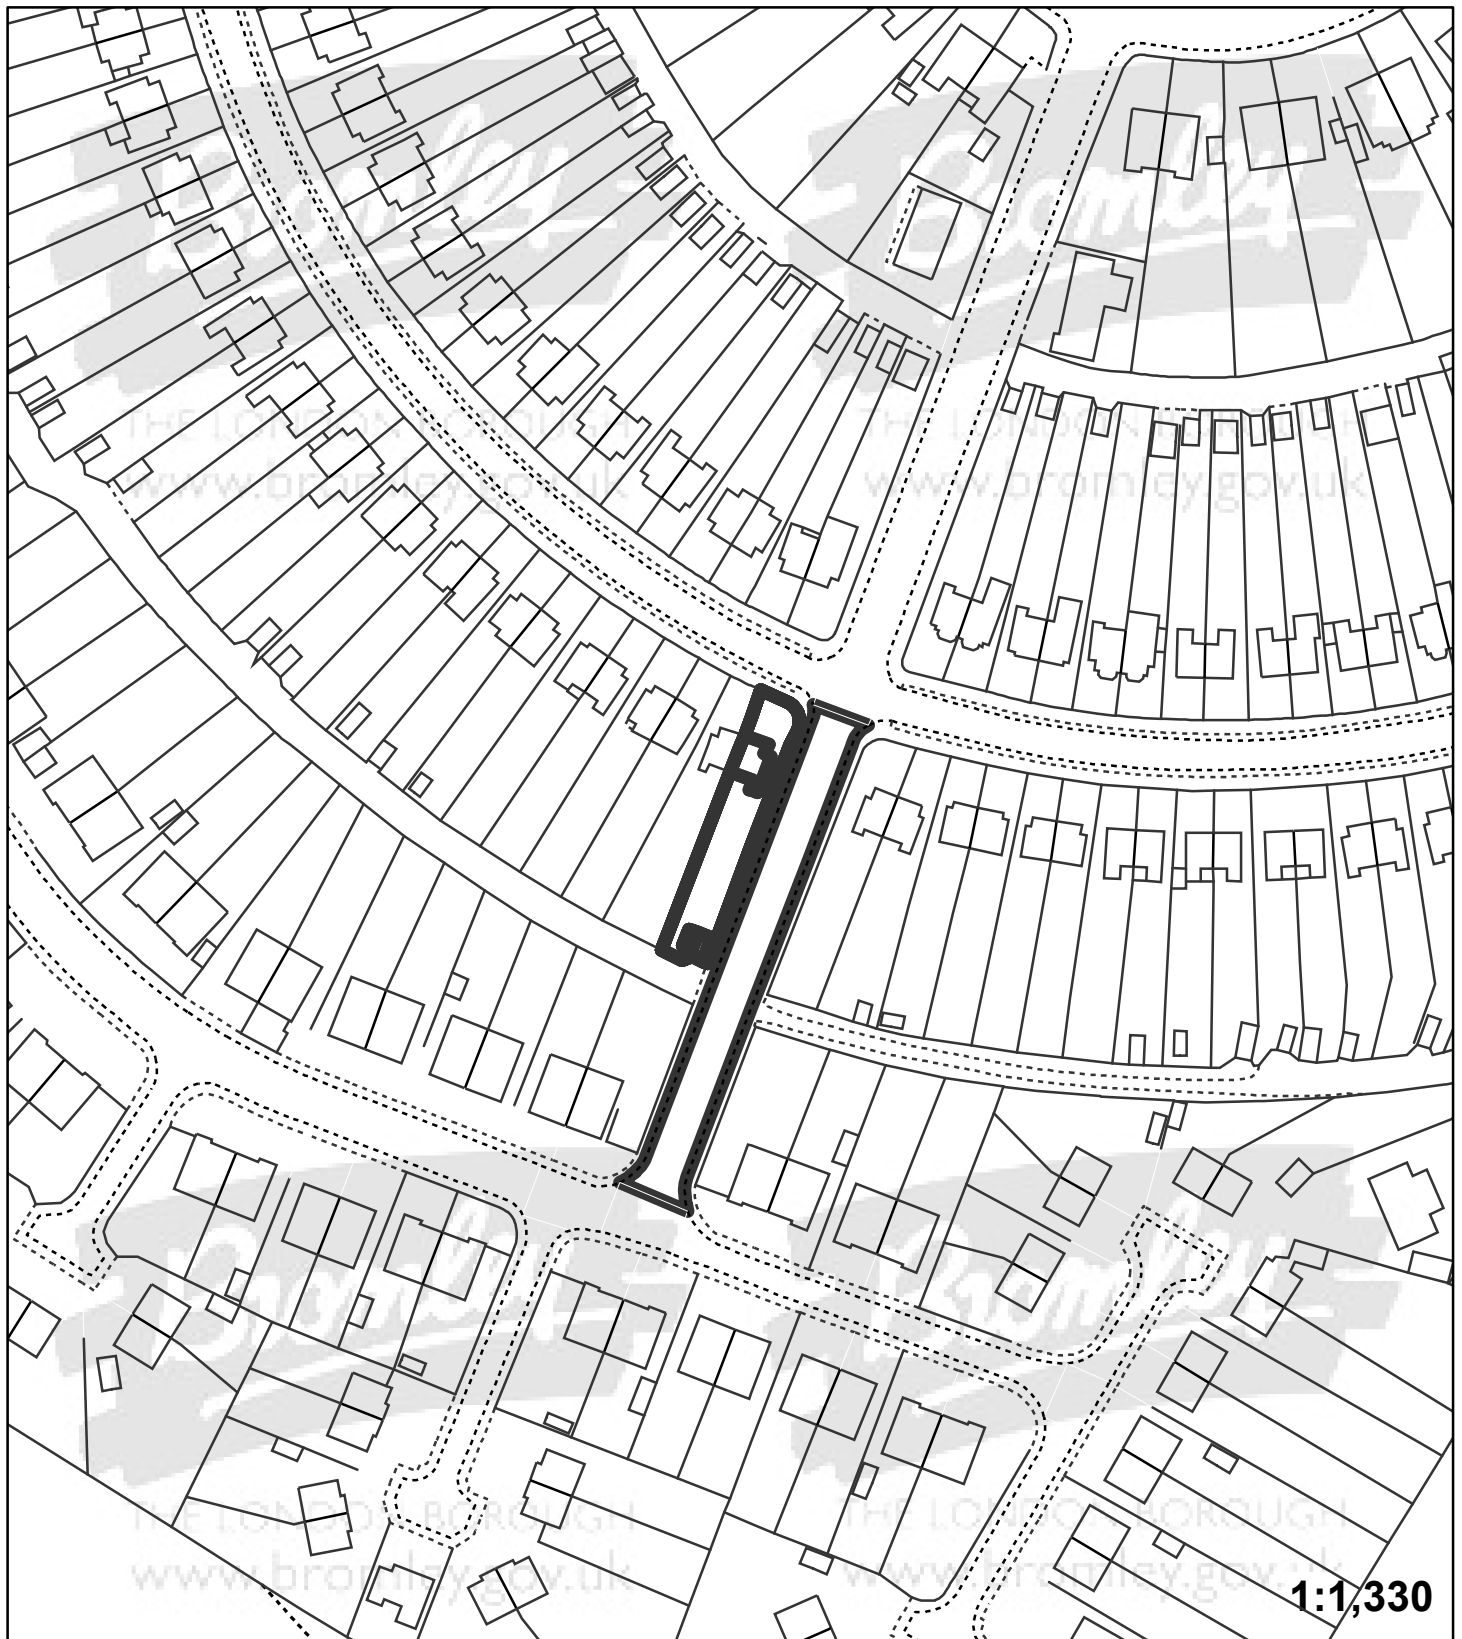

Application:16/03230/FULL6

Address: 161 Crescent Drive Petts Wood Orpington BR5 1AZ

Proposal: First floor side and rear extensions with roof and fenestration alterations.

"This plan is provided to identify the location of the site and should not be used to identify the extent of the application site"

© Crown copyright and database rights 2015. Ordnance Survey 100017661.