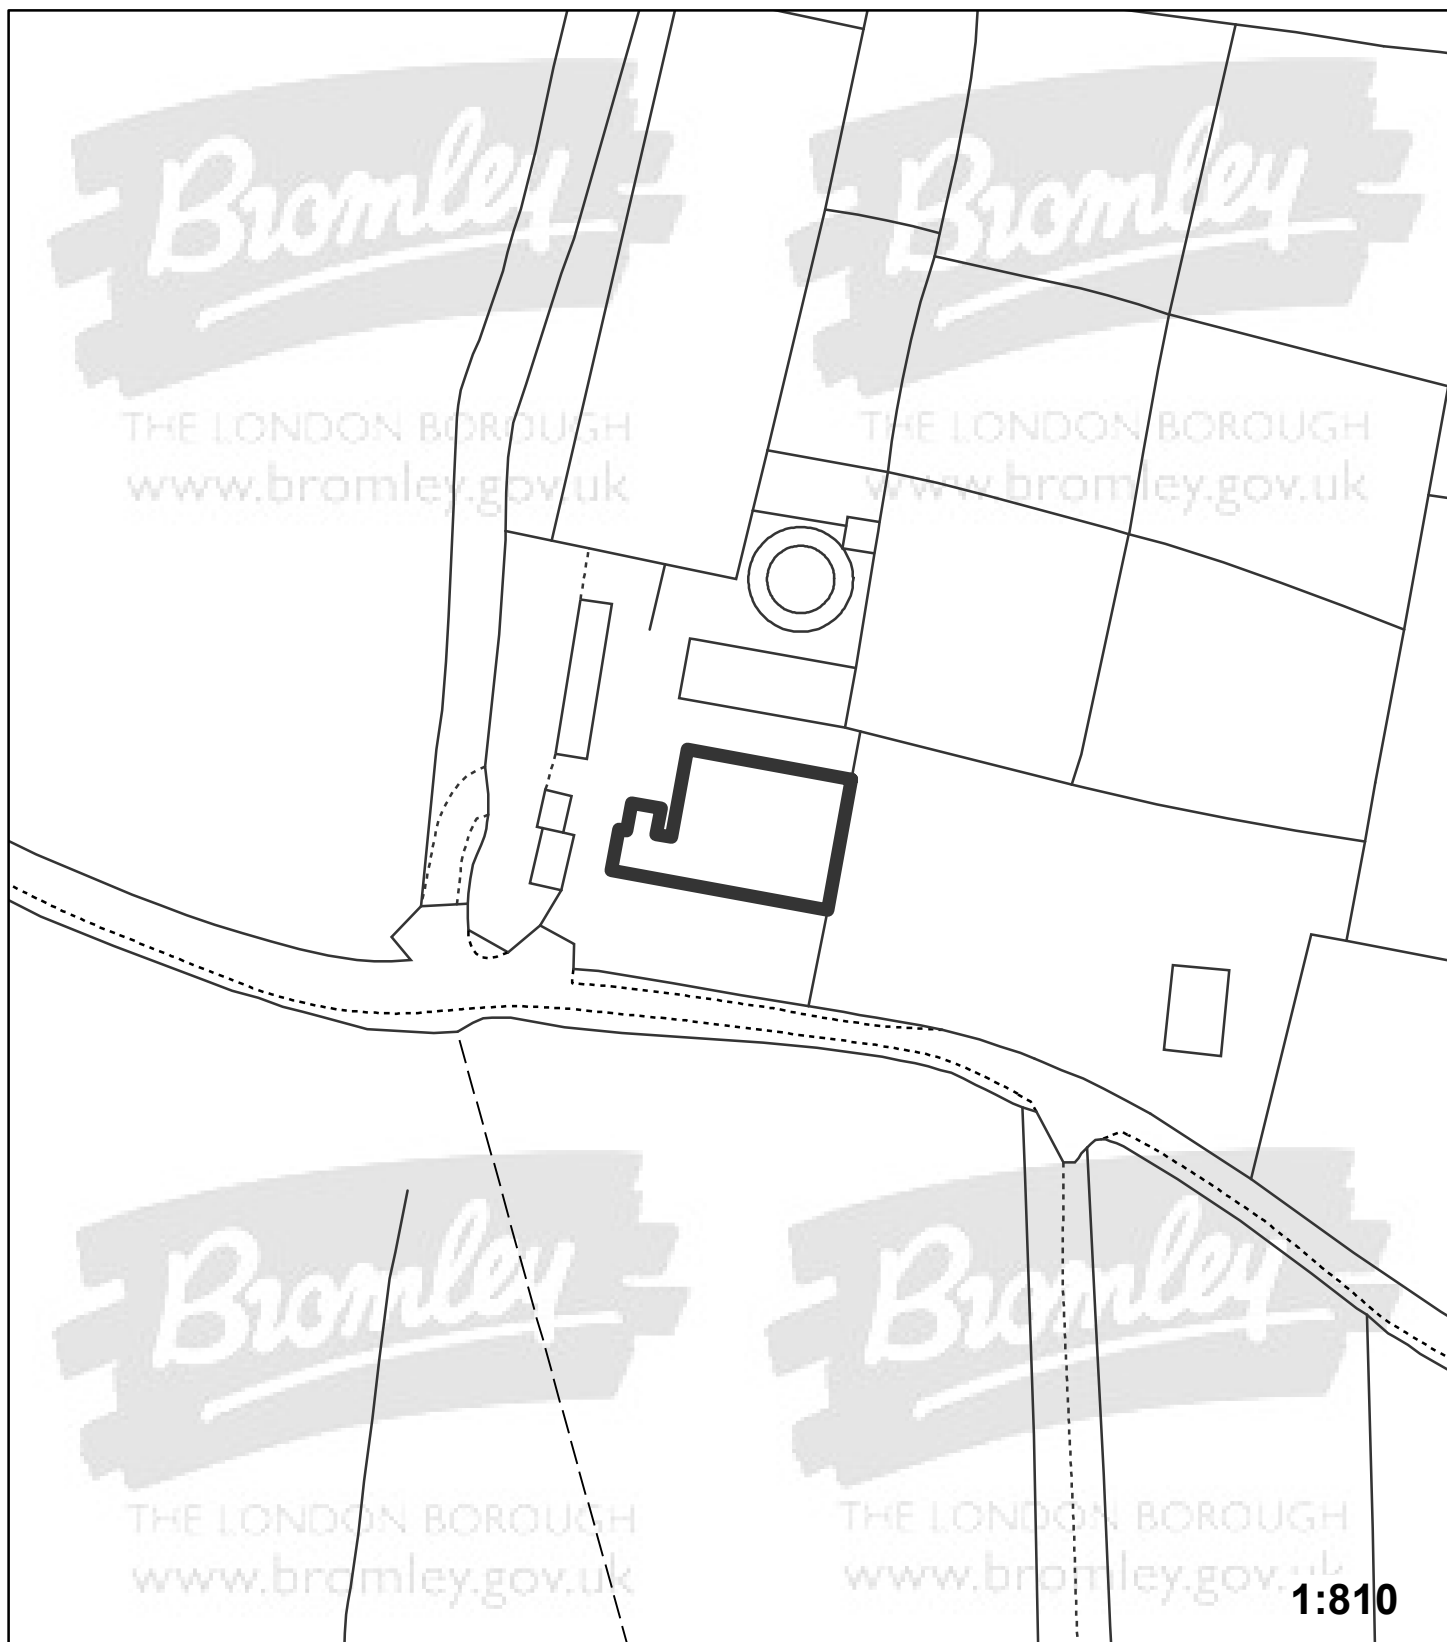

Application:16/02755/FULL2

Address: Yonder Farm Orange Court Lane Downe Orpington BR6 7JD

Proposal: Change of use of land and buildings to commercial livery yard, dressage centre and incidental grooms accommodation.
Retrospective Application.

"This plan is provided to identify the location of the site and should not be used to identify the extent of the application site"

© Crown copyright and database rights 2015. Ordnance Survey 100017661.