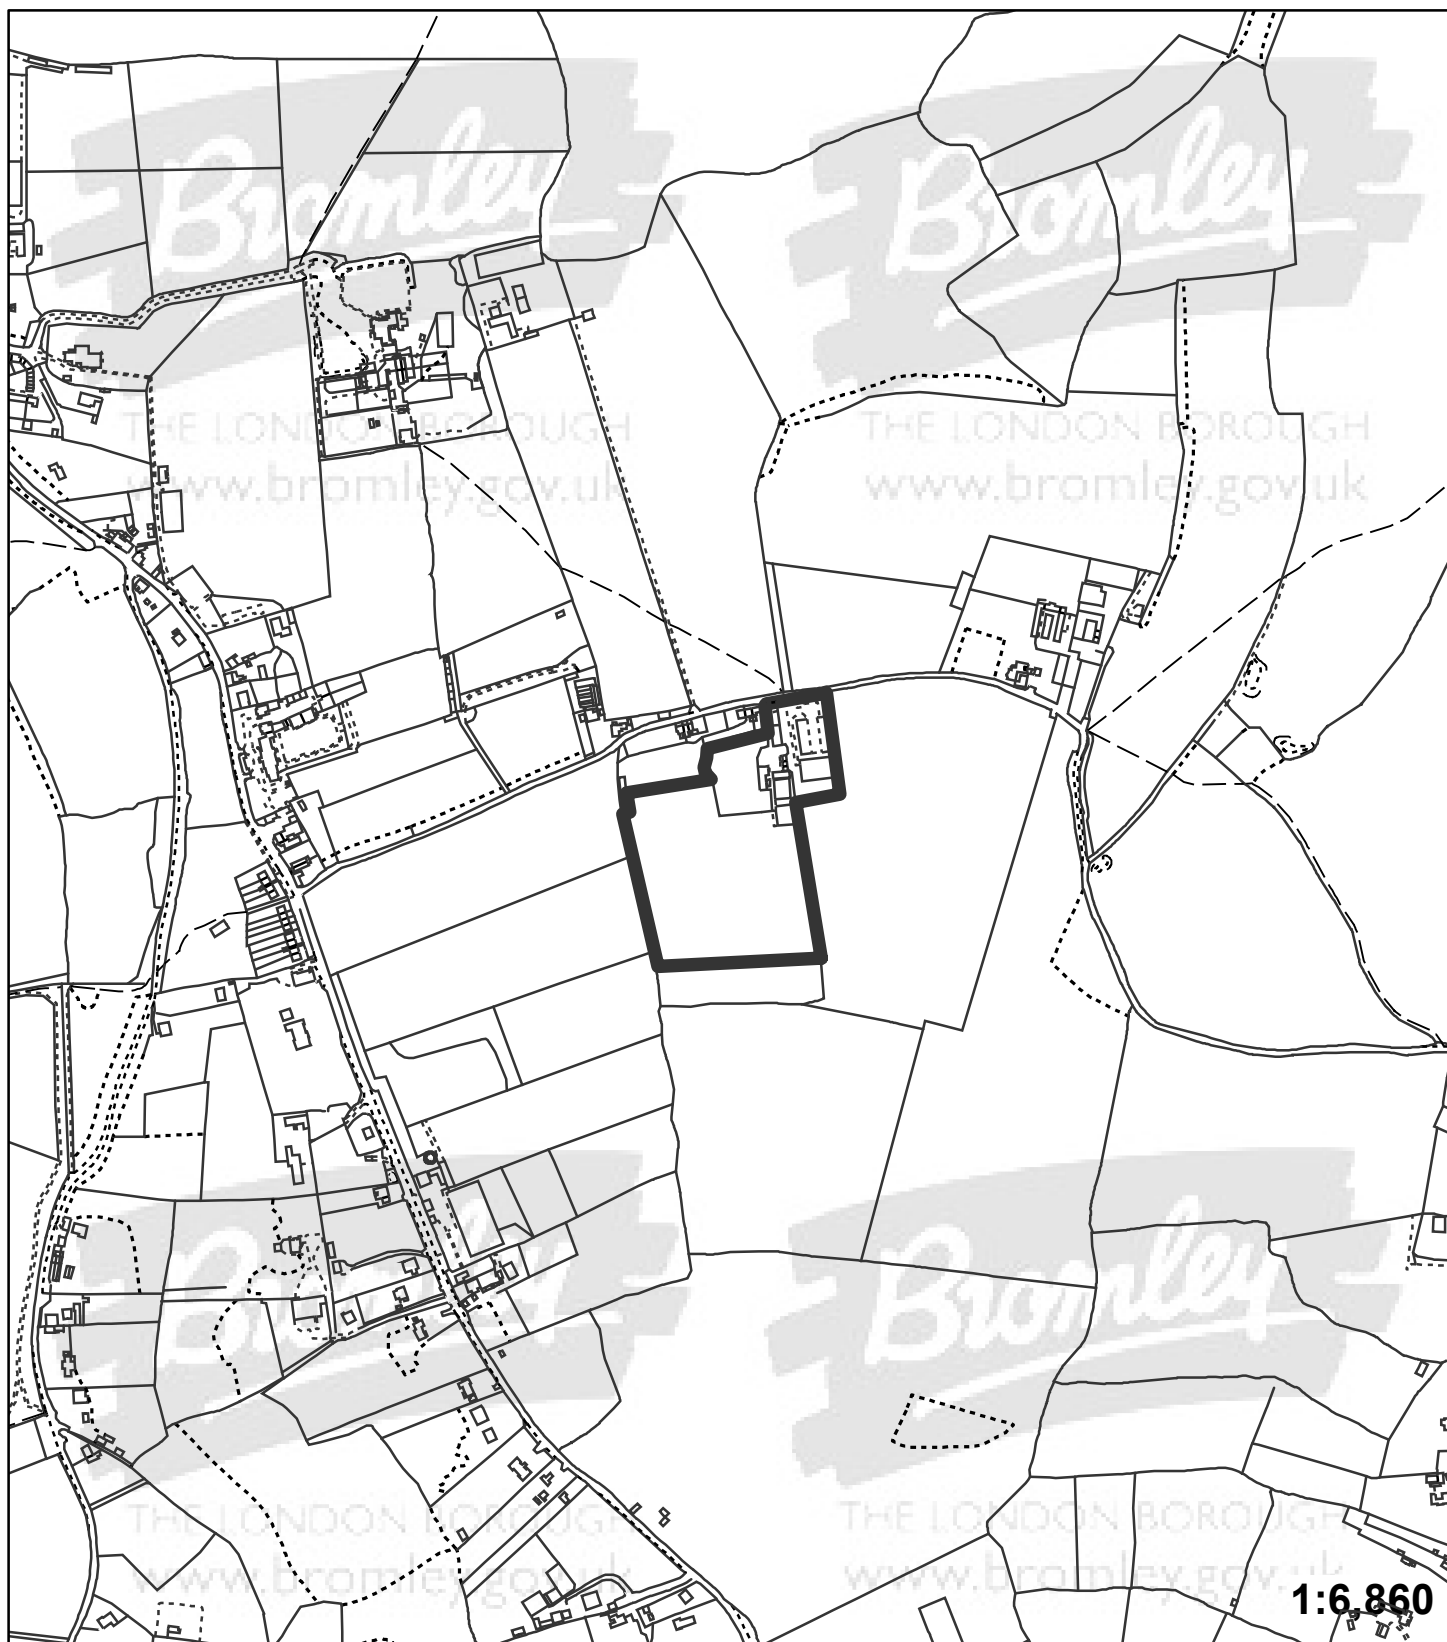

Application:16/01381/FULL1

Address: Cottage Farm Cackets Lane Cudham Sevenoaks TN14 7QG

Proposal: Proposed replacement Turkey rearing barn.

"This plan is provided to identify the location of the site and should not be used to identify the extent of the application site"

© Crown copyright and database rights 2015. Ordnance Survey 100017661.