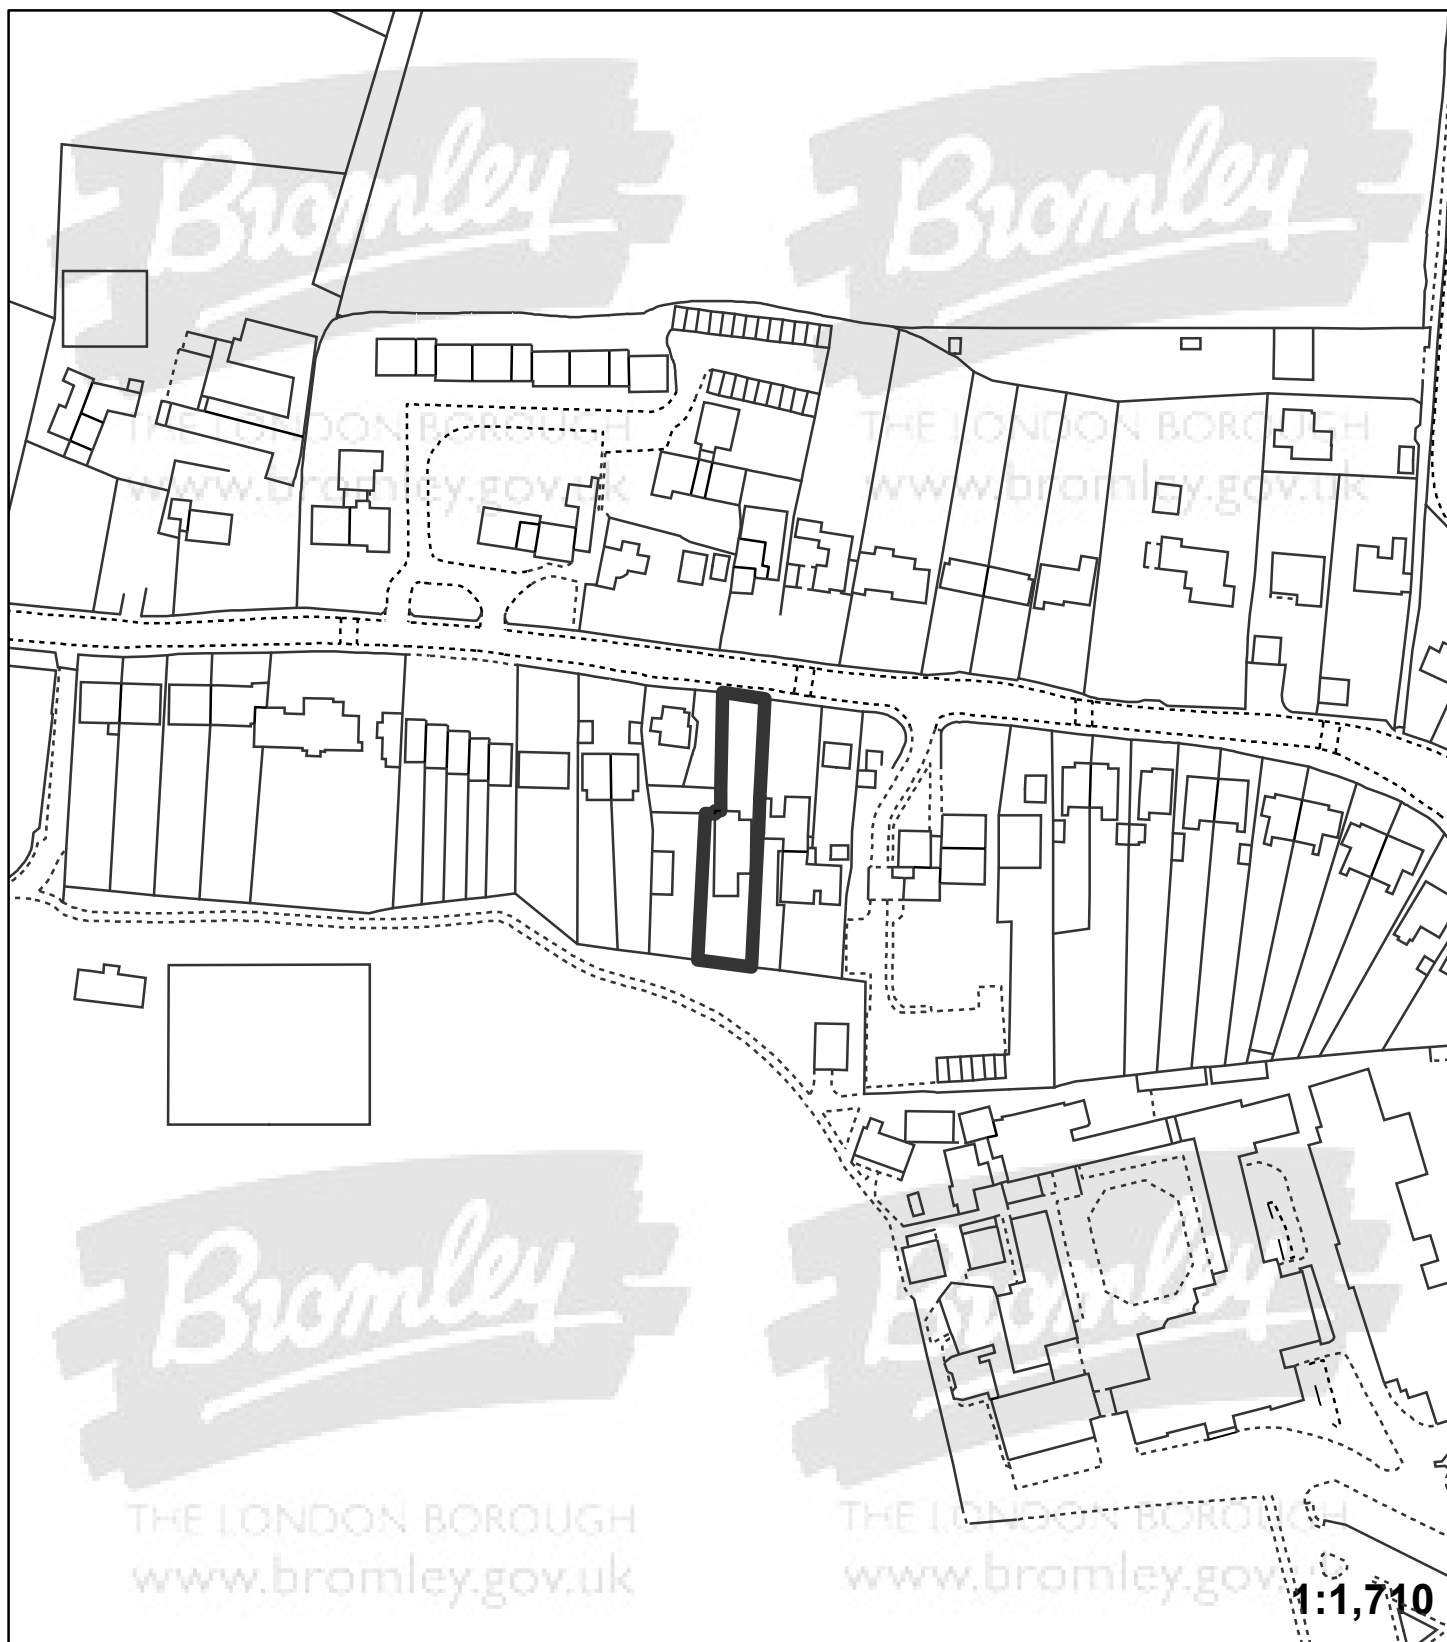

Application:16/03284/FULL6

Address: Pindi Lodge Mottingham Lane Mottingham London SE9 4RW

Proposal: Single storey side extension and roof alterations to incorporate rooflights.

"This plan is provided to identify the location of the site and should not be used to identify the extent of the application site"

© Crown copyright and database rights 2015. Ordnance Survey 100017661.