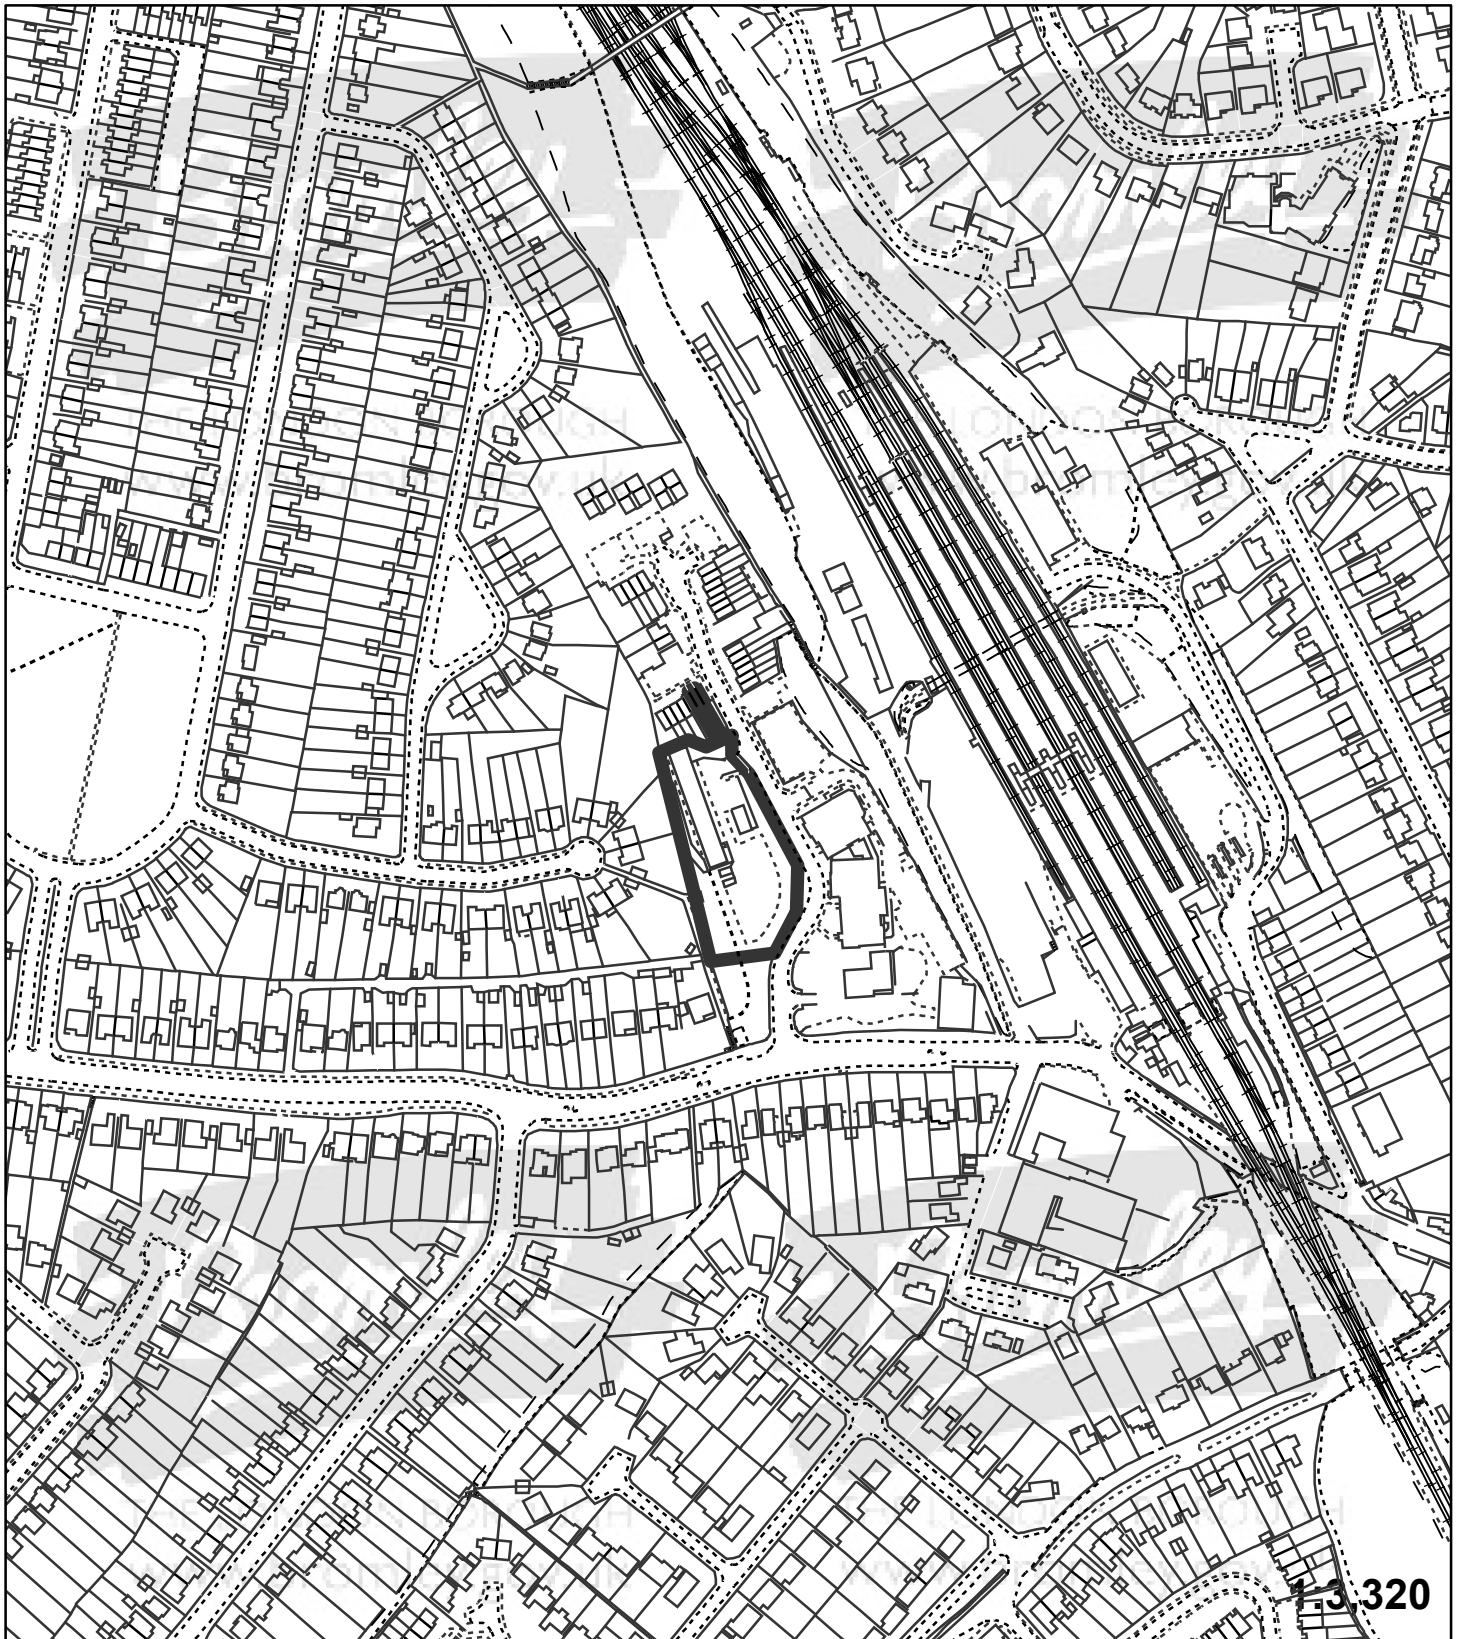

**Application:** 16/02808/REG3

**Address:** Small Civic Hall York Rise Orpington

**Proposal:** Temporary use of site as public car park for 60 spaces (including 6 disabled bays) for up to 3 years

"This plan is provided to identify the location of the site and should not be used to identify the extent of the application site"

© Crown copyright and database rights 2015. Ordnance Survey 100017661.