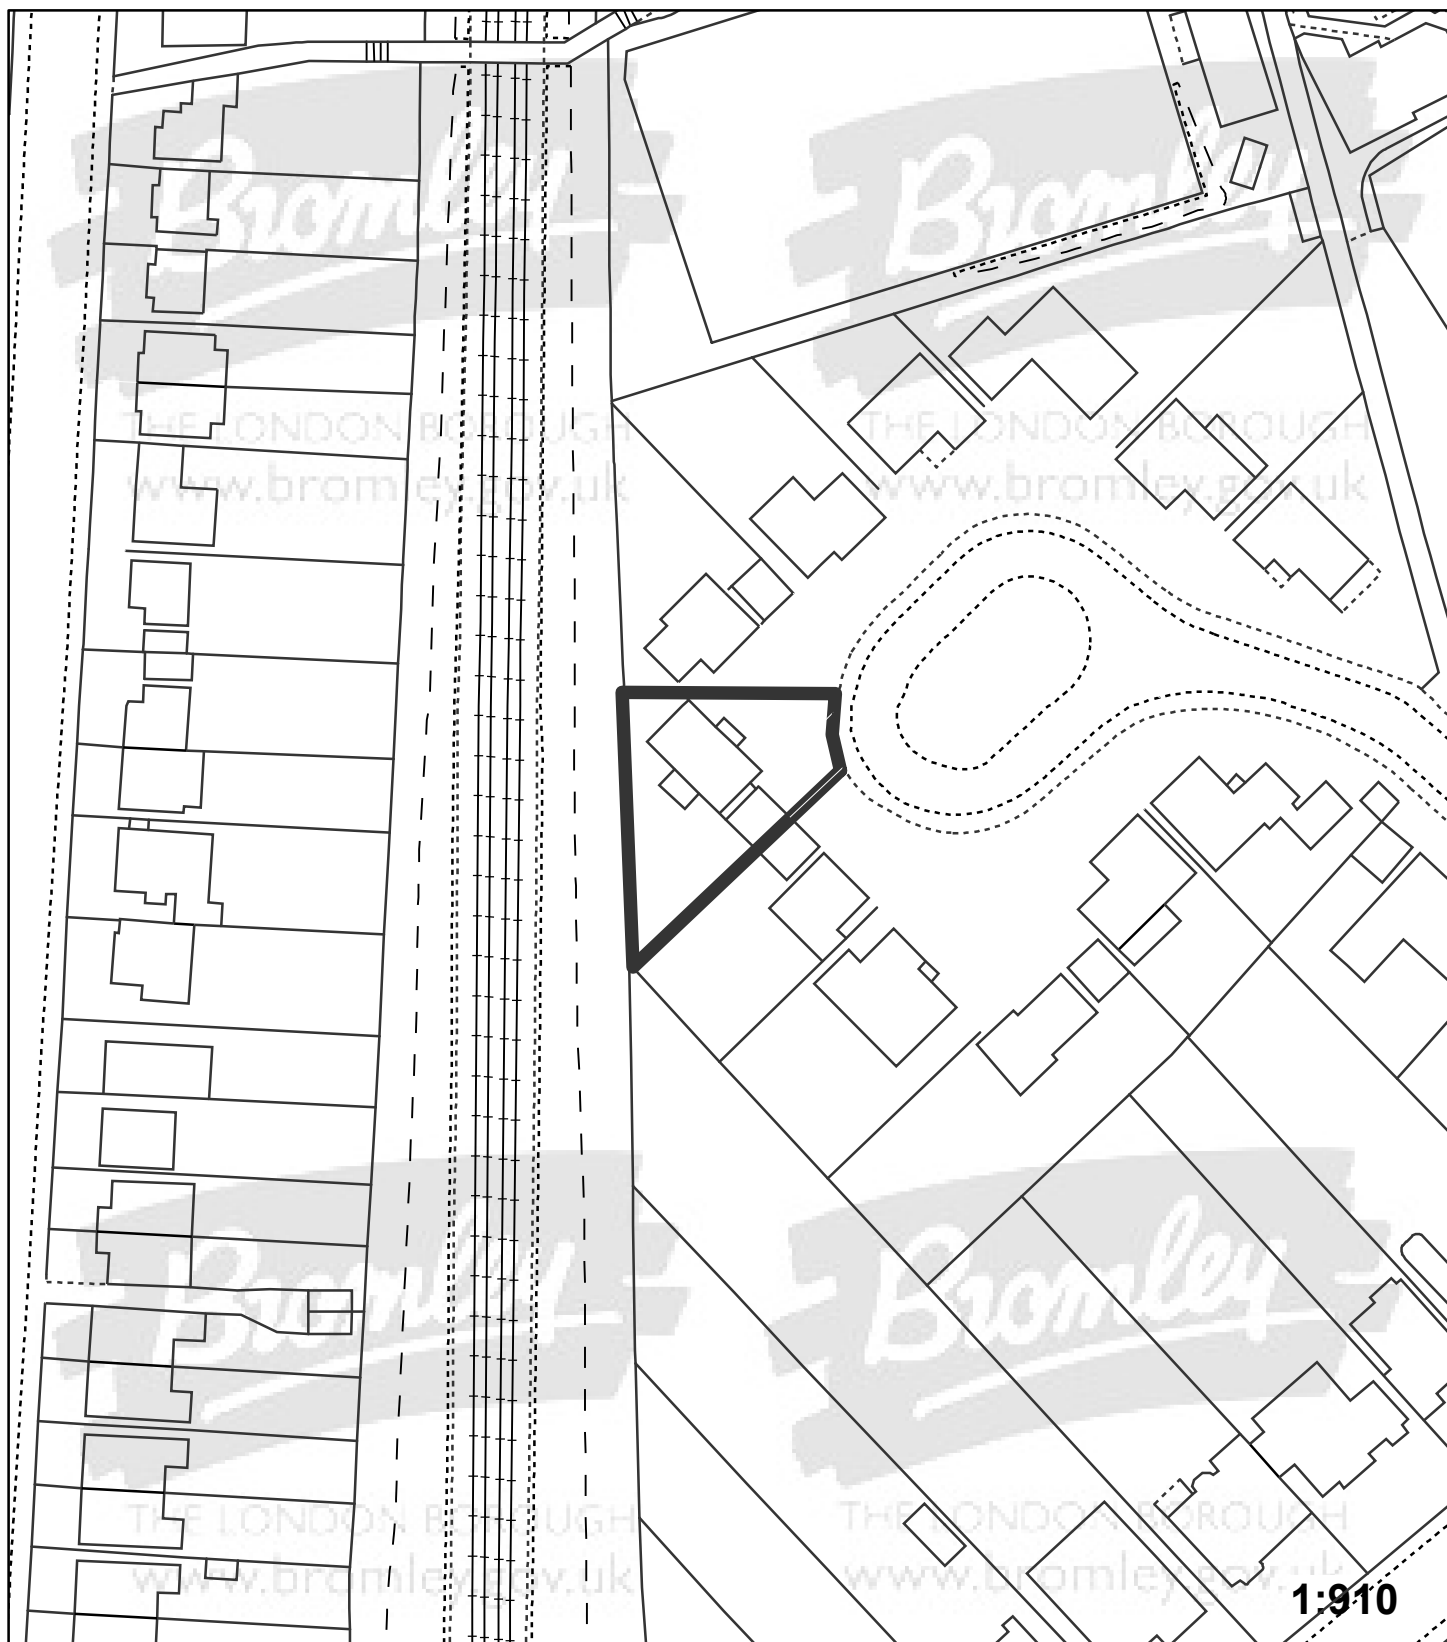

**Application:**16/03358/FULL6

**Address:** 6 Lawn Close Bromley BR1 3NA

**Proposal:** Single storey front and rear extension

"This plan is provided to identify the location of the site and should not be used to identify the extent of the application site"

© Crown copyright and database rights 2015. Ordnance Survey 100017661.