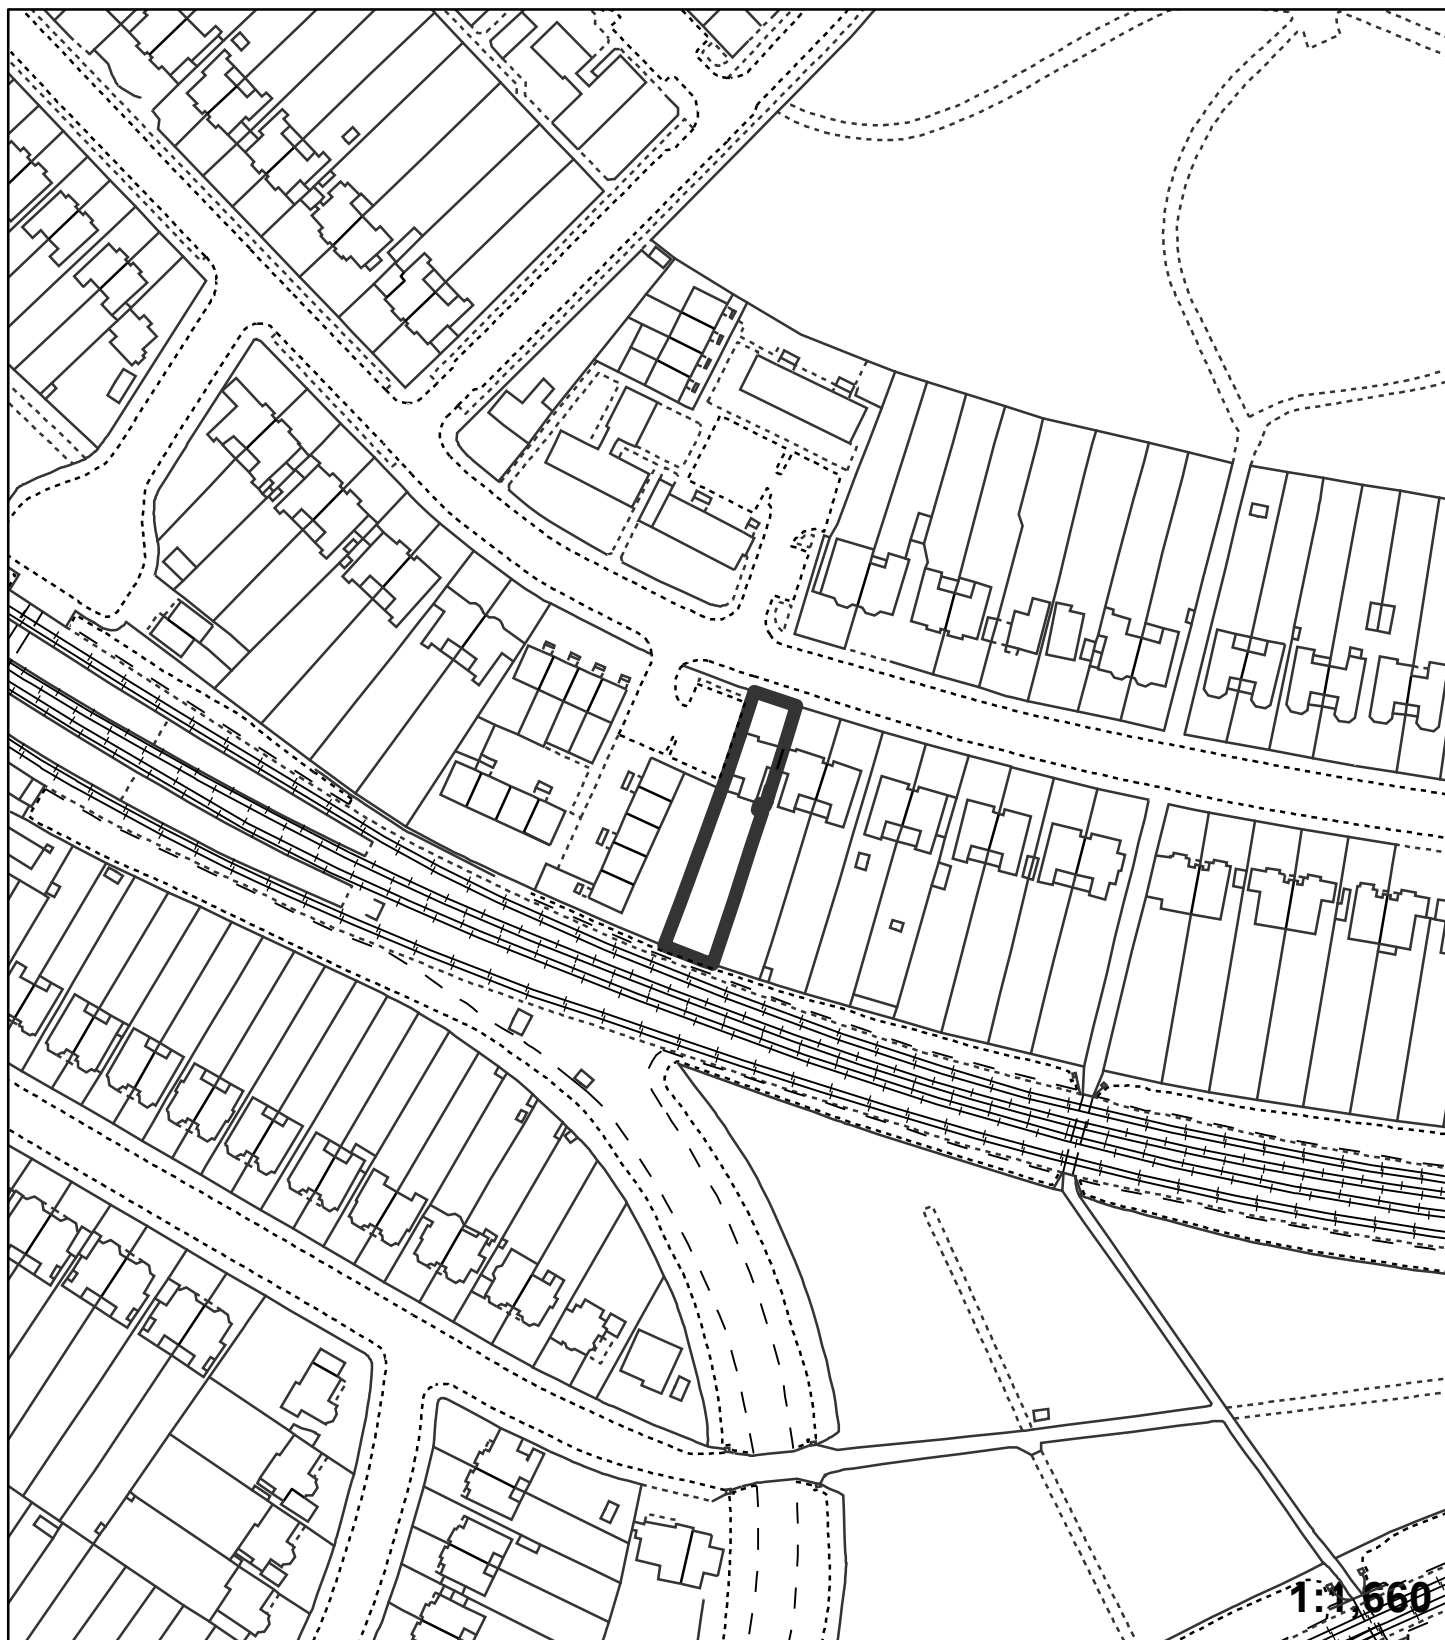

**Application:**16/04331/RECON

**Address:** 62 Kings Hall Road Beckenham BR3 1LS

**Proposal:** Variation of Condition 4 of planning permission Ref: 09/03023/FULL1 to (a) allow up to 72 children and 20 staff to be accommodated at any one time and (b) allow the use of the premises as a children's nursery between 7.00am and 7.30pm Monday to Fridays

"This plan is provided to identify the location of the site and should not be used to identify the extent of the application site"

© Crown copyright and database rights 2015. Ordnance Survey 100017661.