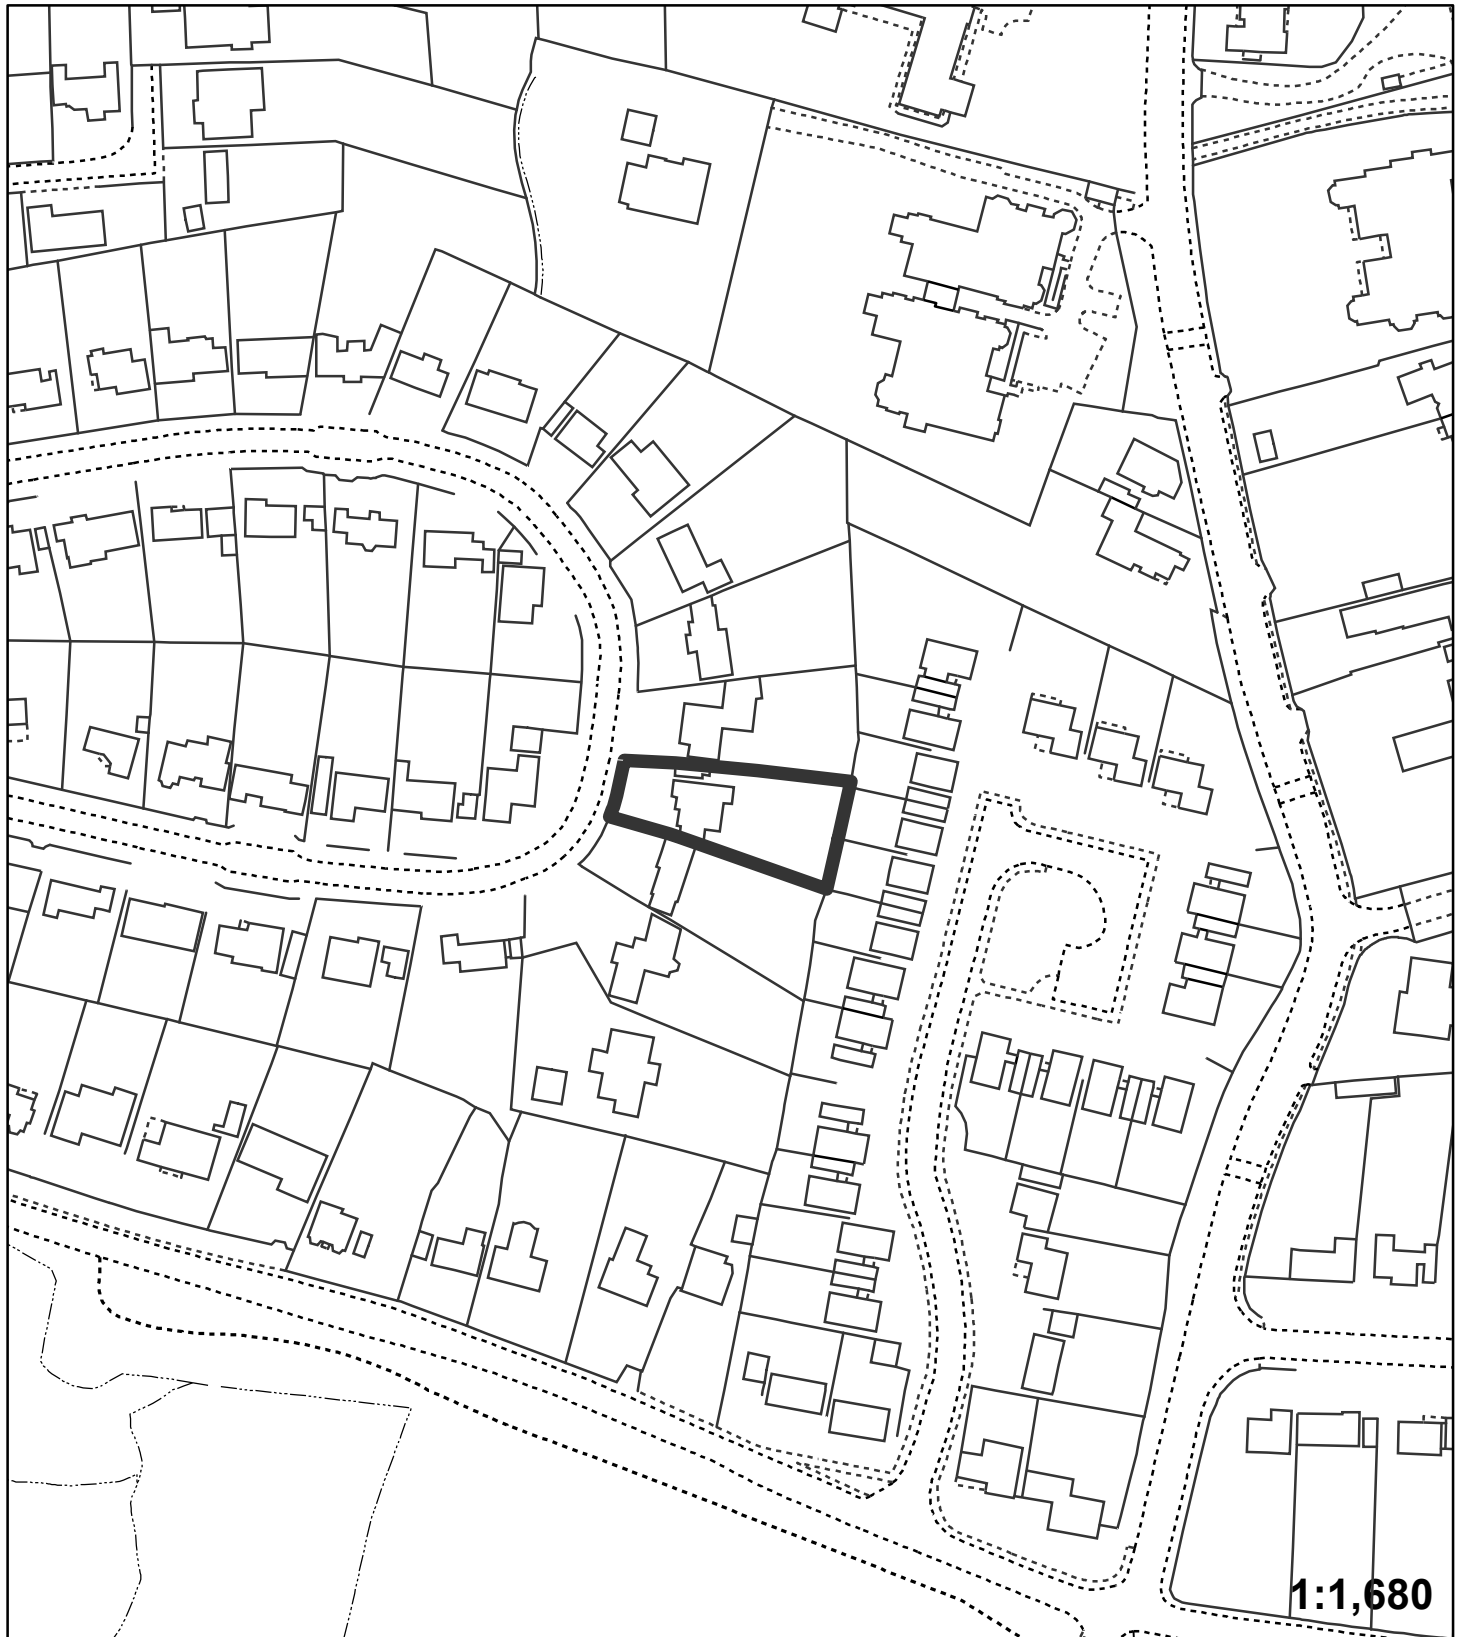

Application: 16/04418/FULL1

Address: 27 Heathfield Chislehurst BR7 6AF

Proposal: Demolition of existing bungalow and erection of two storey 4 bedroom dwelling

"This plan is provided to identify the location of the site and should not be used to identify the extent of the application site"

© Crown copyright and database rights 2015. Ordnance Survey 100017661.