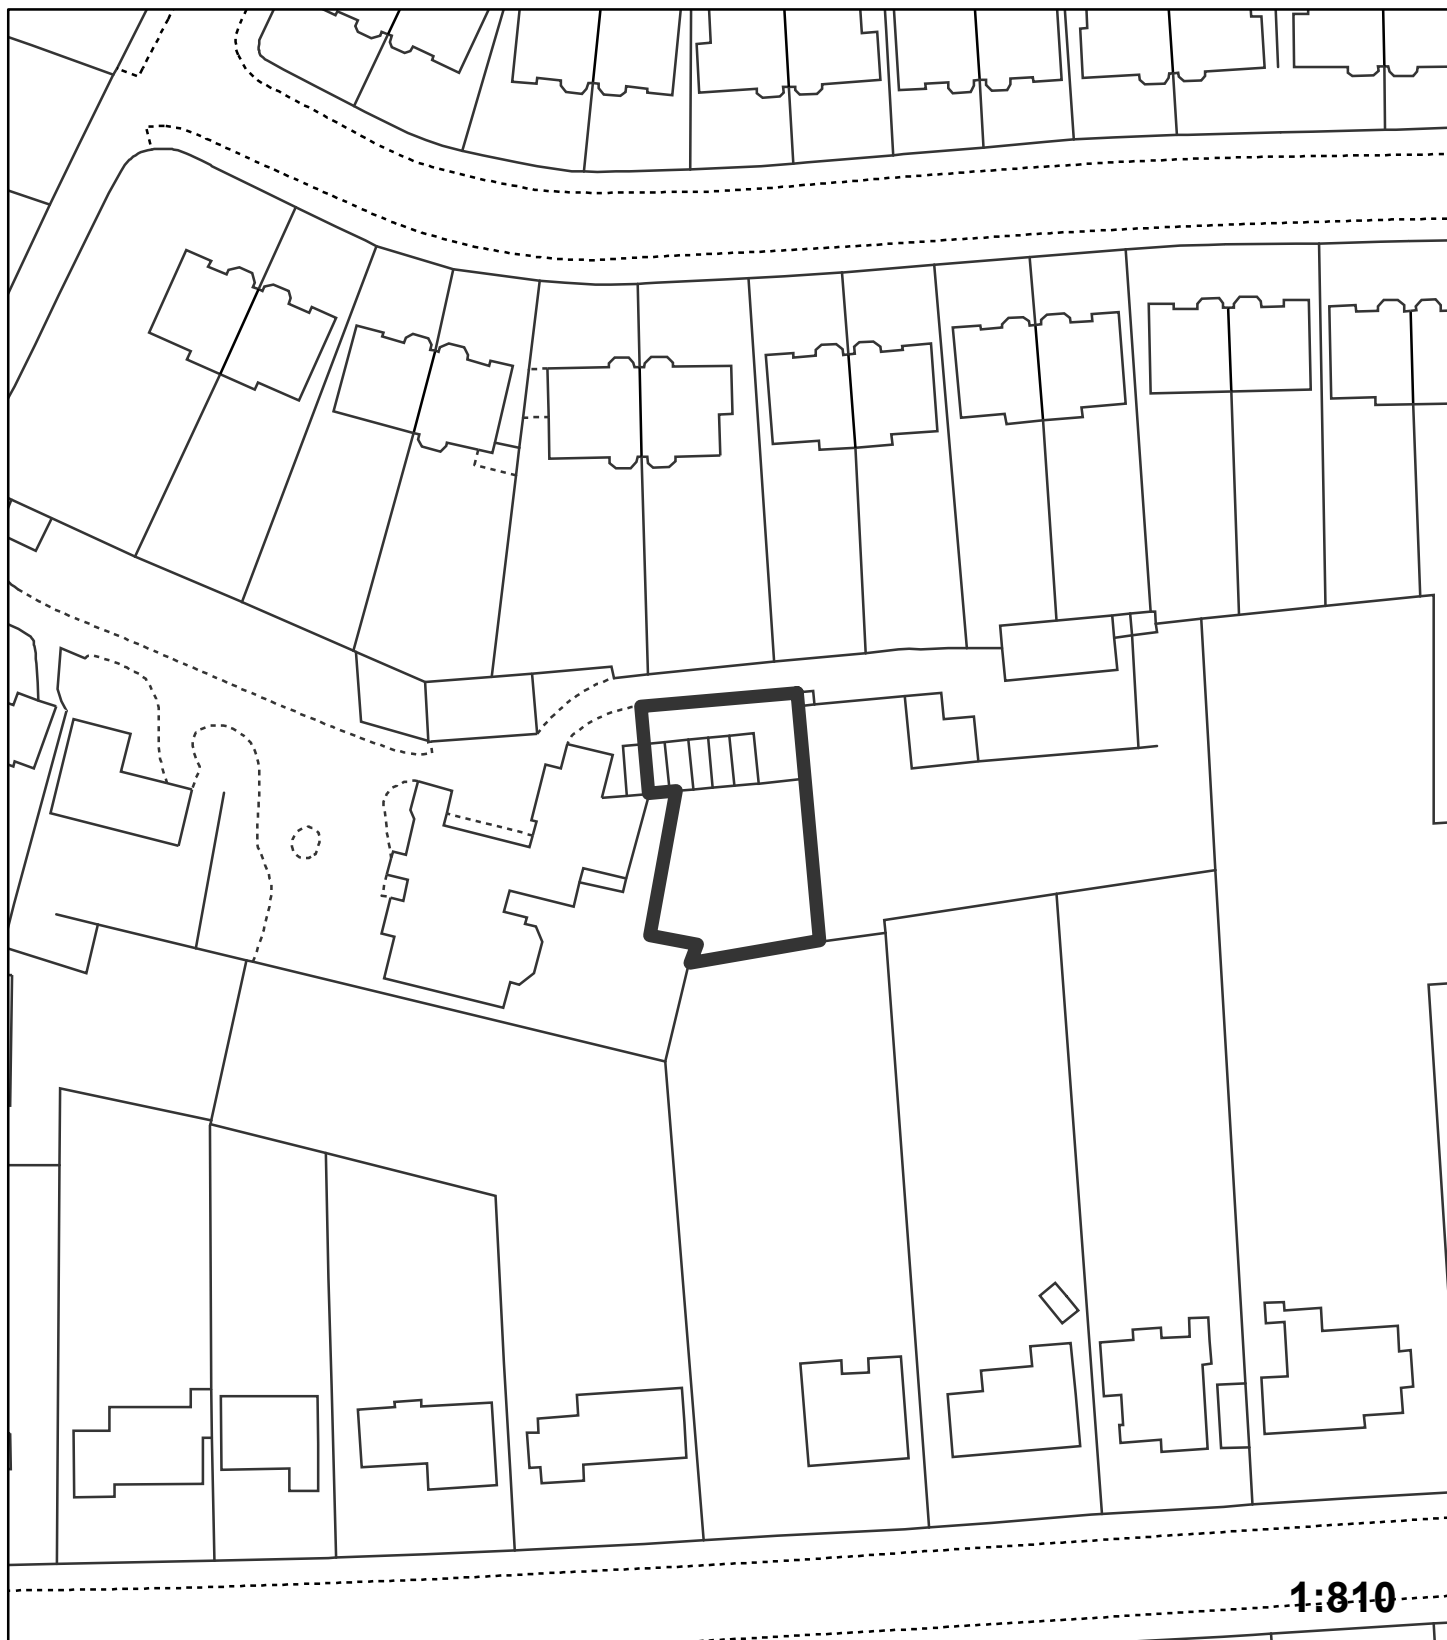

Application:16/05088/FULL1

Address: Beau Lodge Kelsey Lane Beckenham BR3 3NF

Proposal: Demolition of existing garage blocks and erection of 2 bedroom single storey dwellinghouse on land at rear of Beau Lodge and the Coach House

"This plan is provided to identify the location of the site and should not be used to identify the extent of the application site"
© Crown copyright and database rights 2015. Ordnance Survey 100017661.