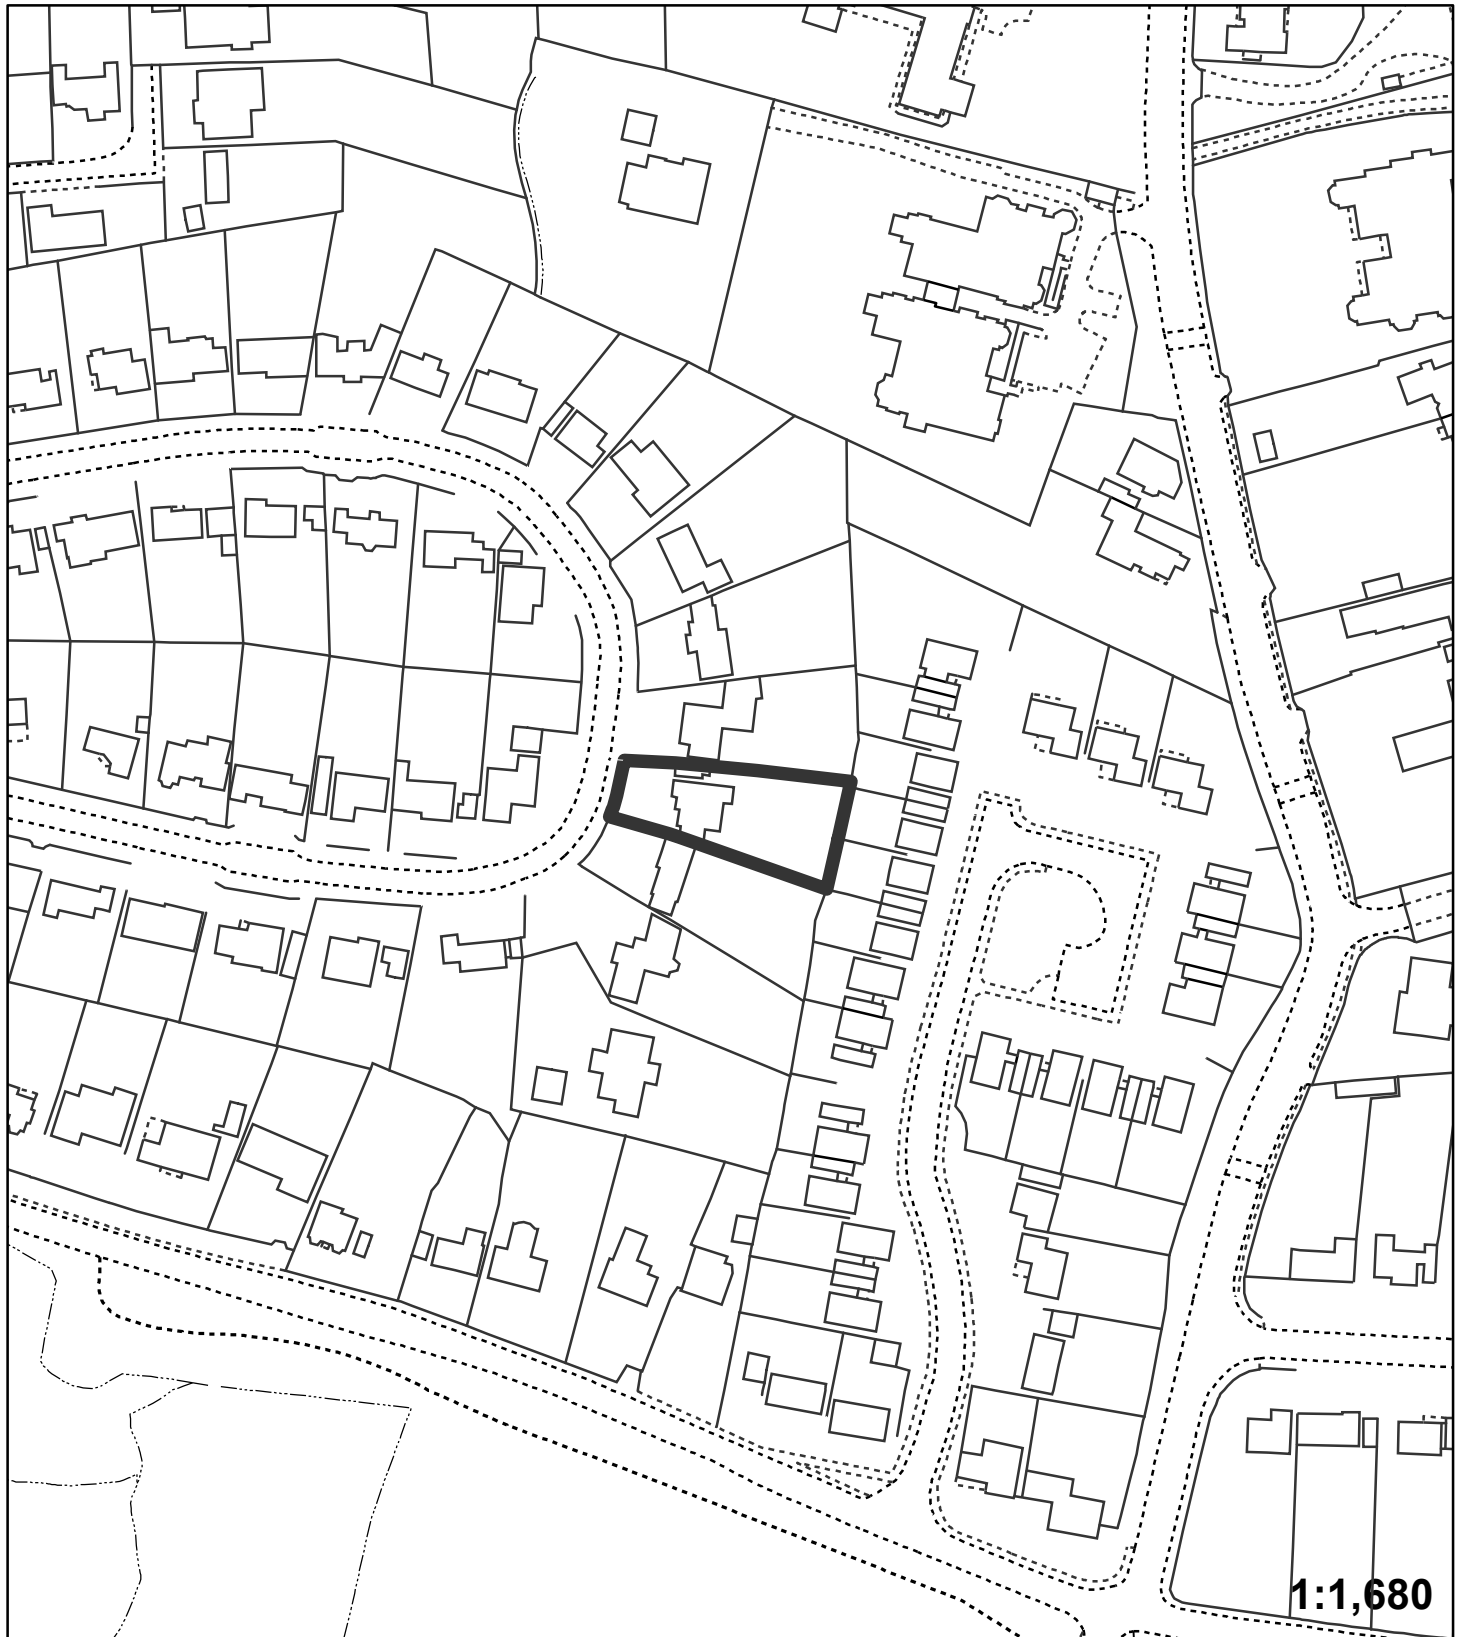

Application:16/04418/FULL1

Address: 27 Heathfield Chislehurst BR7 6AF

Proposal: Demolition of existing bungalow and erection of two storey 4 bedroom dwelling

"This plan is provided to identify the location of the site and should not be used to identify the extent of the application site"

© Crown copyright and database rights 2015. Ordnance Survey 100017661.