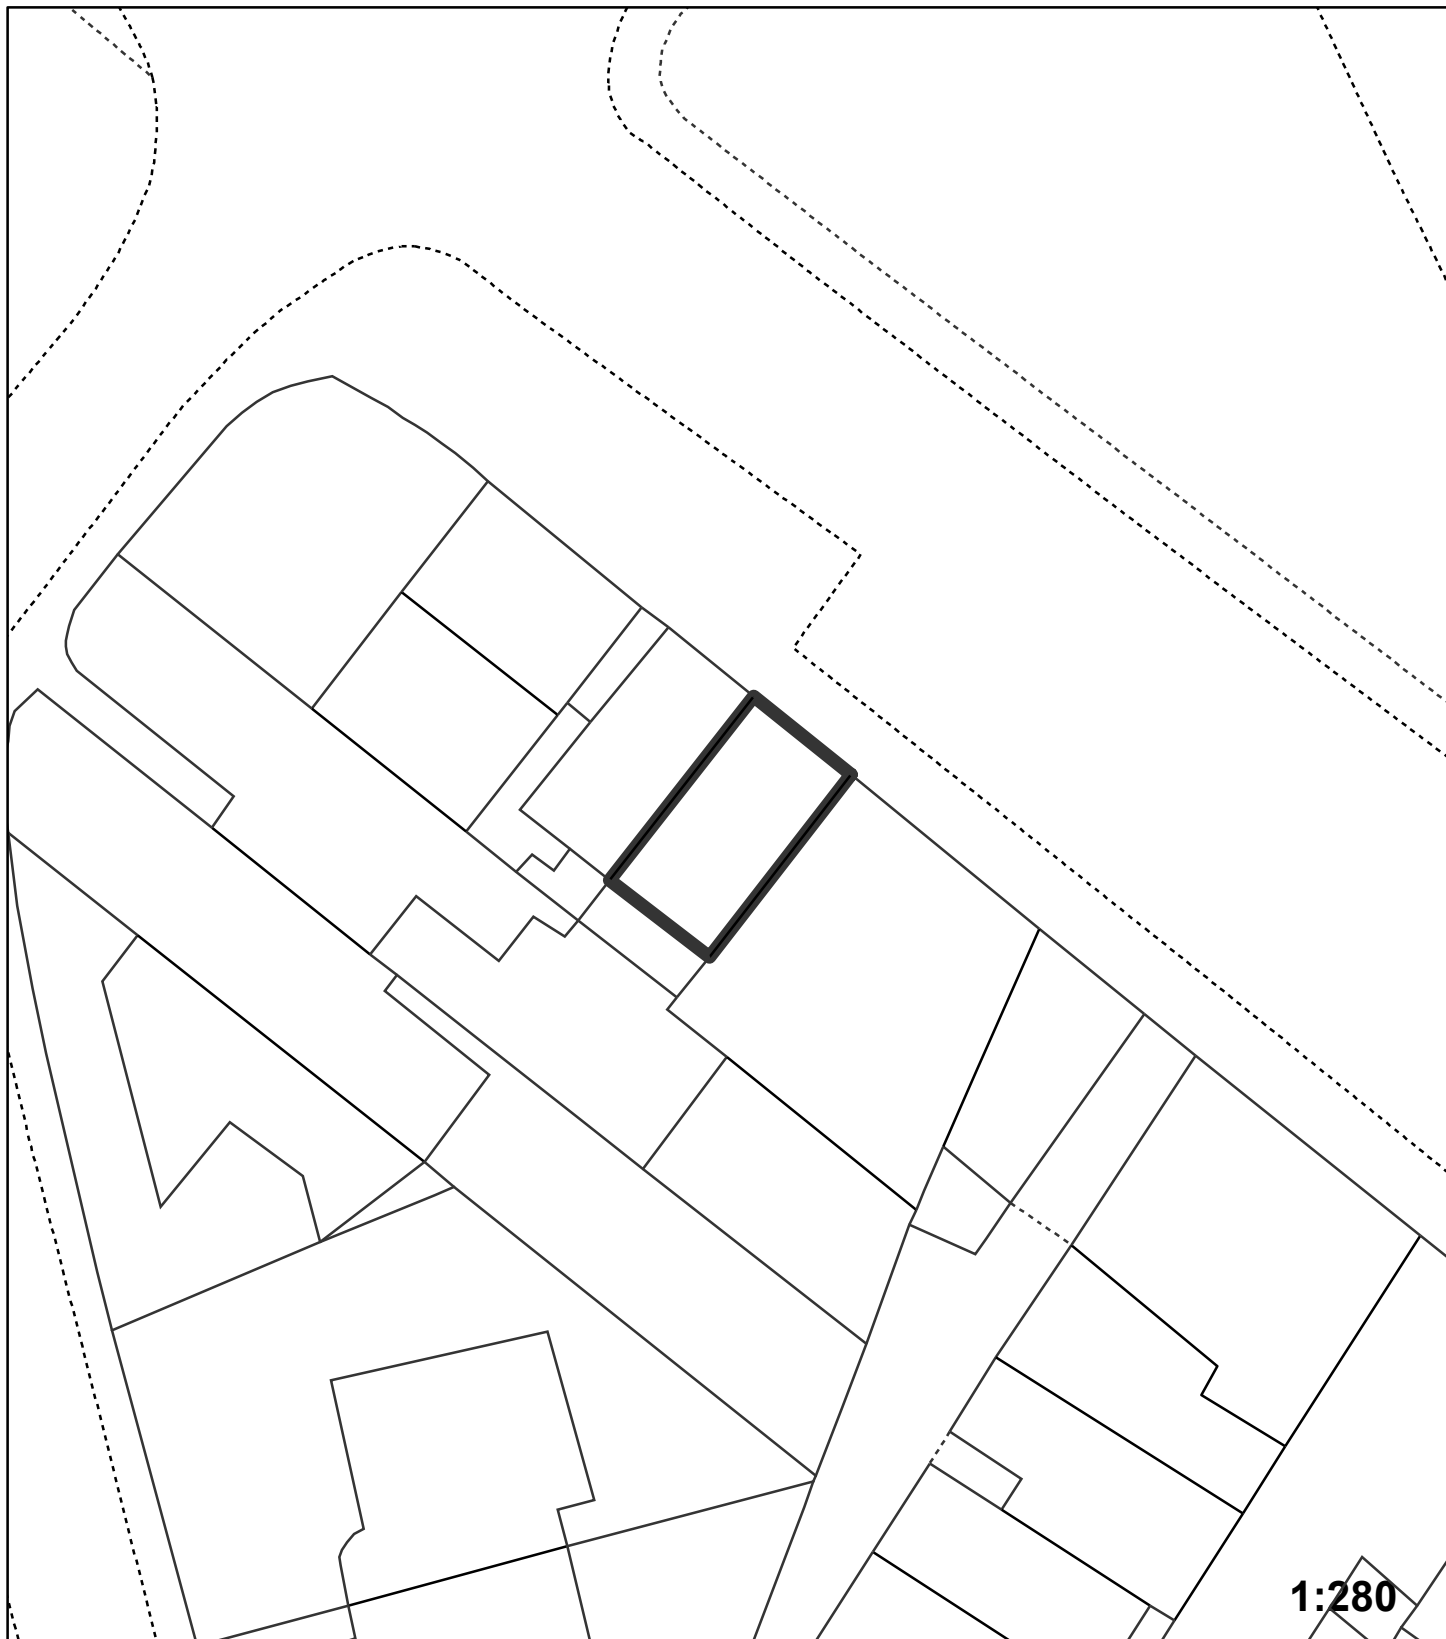

**Application:**16/05237/FULL2

**Address:** 3 Royal Parade Chislehurst BR7 6NR

**Proposal:** Change of use from A1 (retail) to A2 (financial and professional services)

"This plan is provided to identify the location of the site and should not be used to identify the extent of the application site"

© Crown copyright and database rights 2015. Ordnance Survey 100017661.