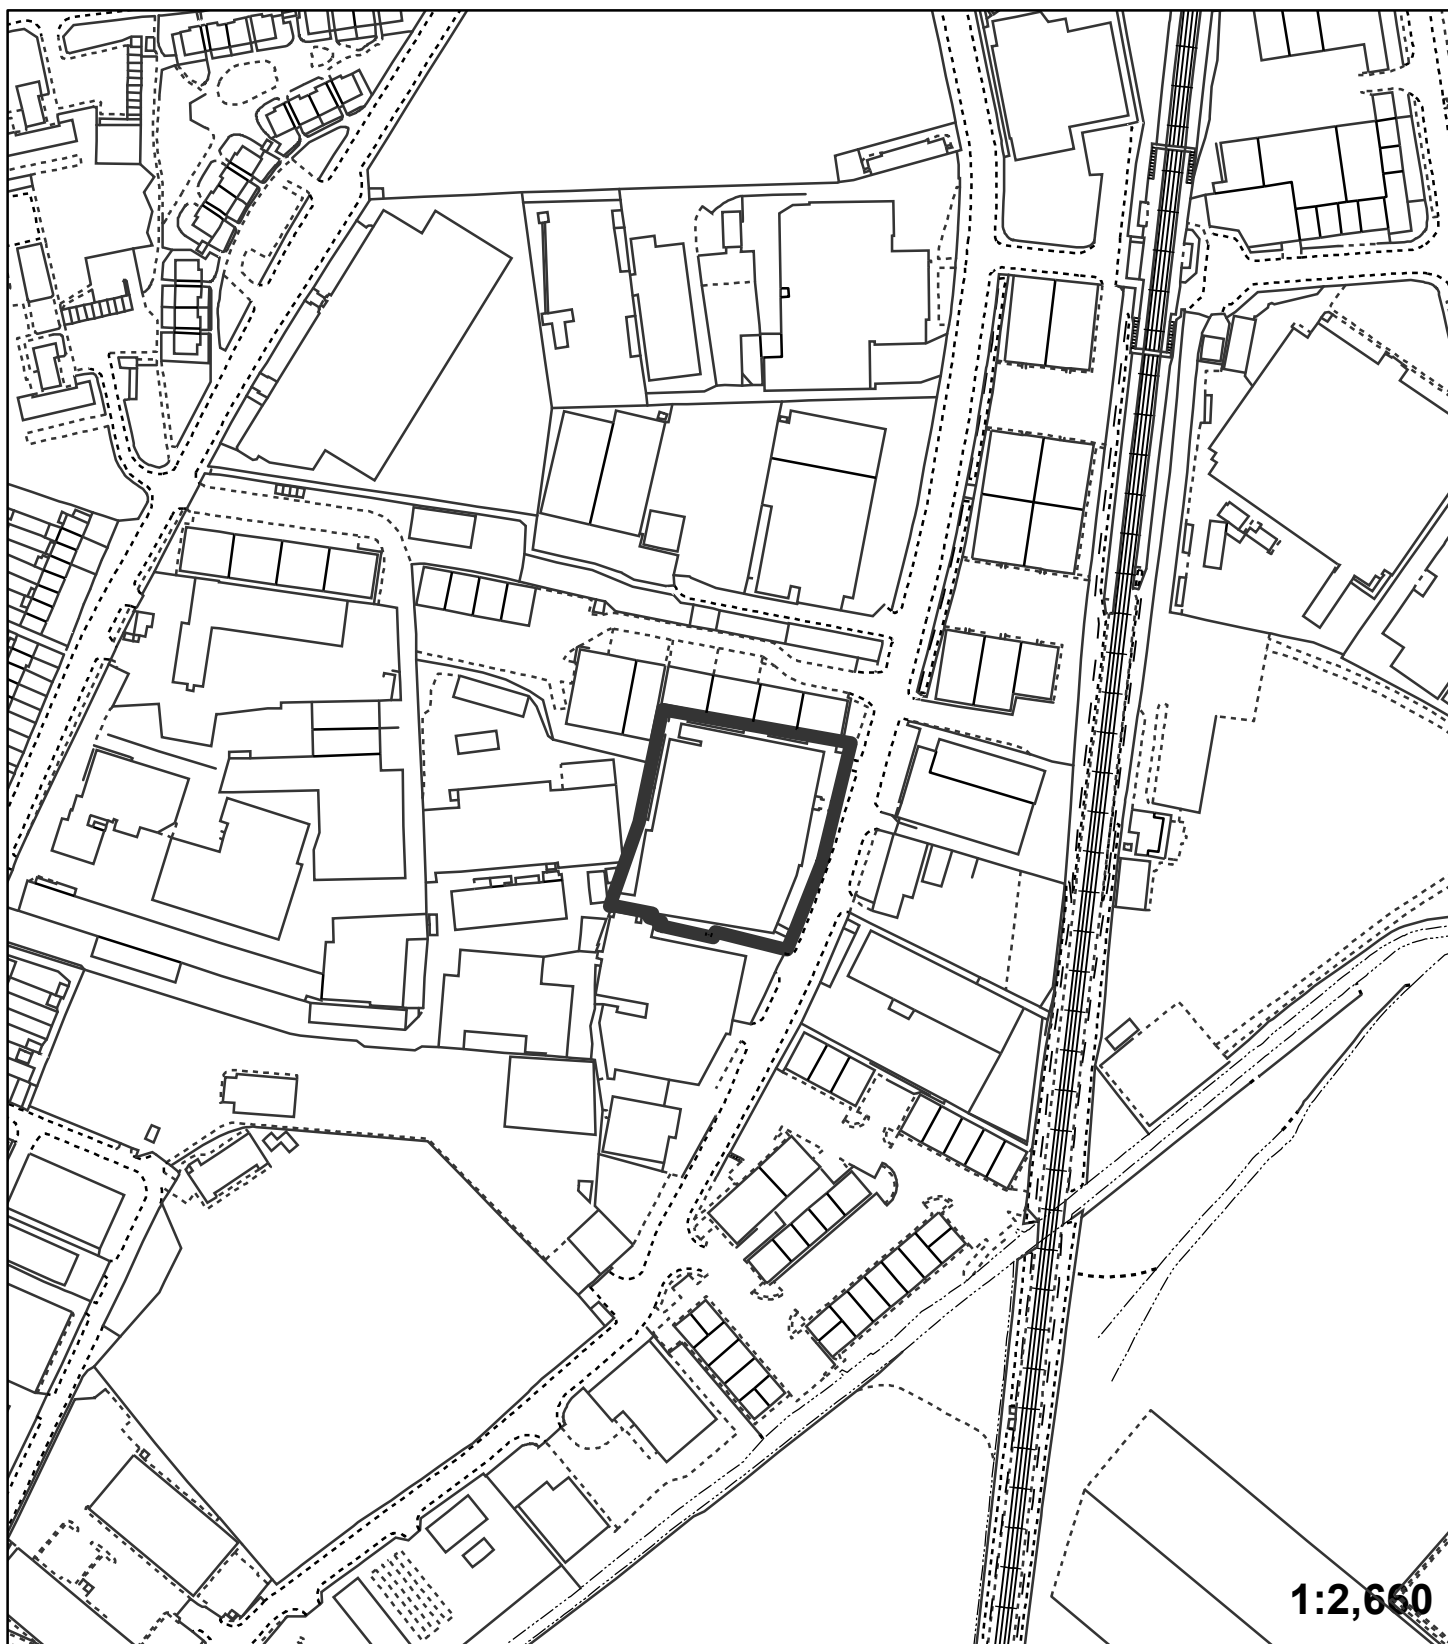

Application:16/04027/FULL1

Address: Columbia International Ltd Kangley Bridge Road Lower Sydenham London

Proposal: Erection of a building comprising 2,323 square metres for use as a trade only builders merchant with associated parking, servicing, boundary treatment and landscaping.

"This plan is provided to identify the location of the site and should not be used to identify the extent of the application site"

© Crown copyright and database rights 2015. Ordnance Survey 100017661.