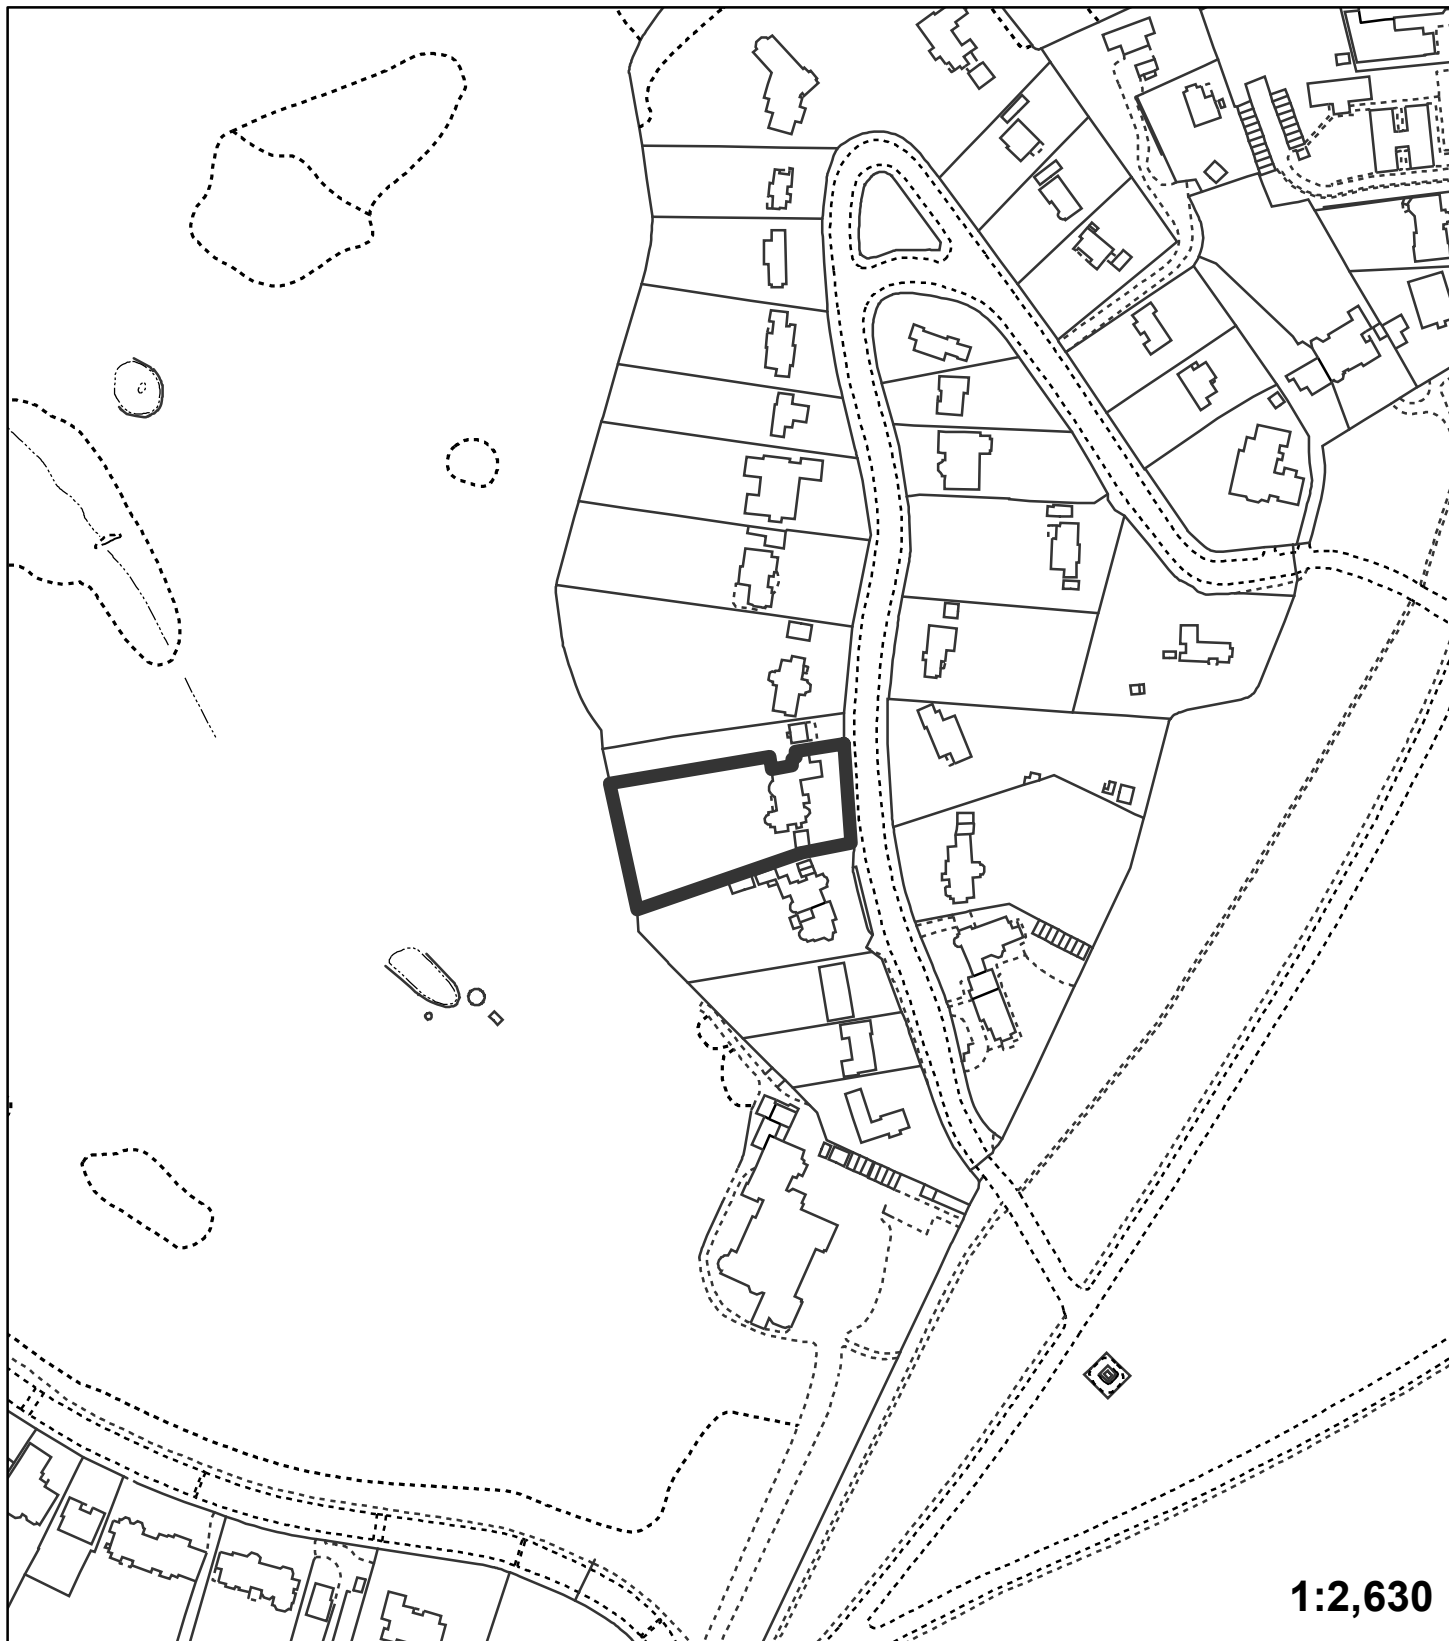

**Application:** 16/04685/FULL6

**Address:** Copley Dene 34 Wilderness Road Chislehurst BR7 5EY

**Proposal:** Single storey rear extension.

"This plan is provided to identify the location of the site and should not be used to identify the extent of the application site"

© Crown copyright and database rights 2015. Ordnance Survey 100017661.