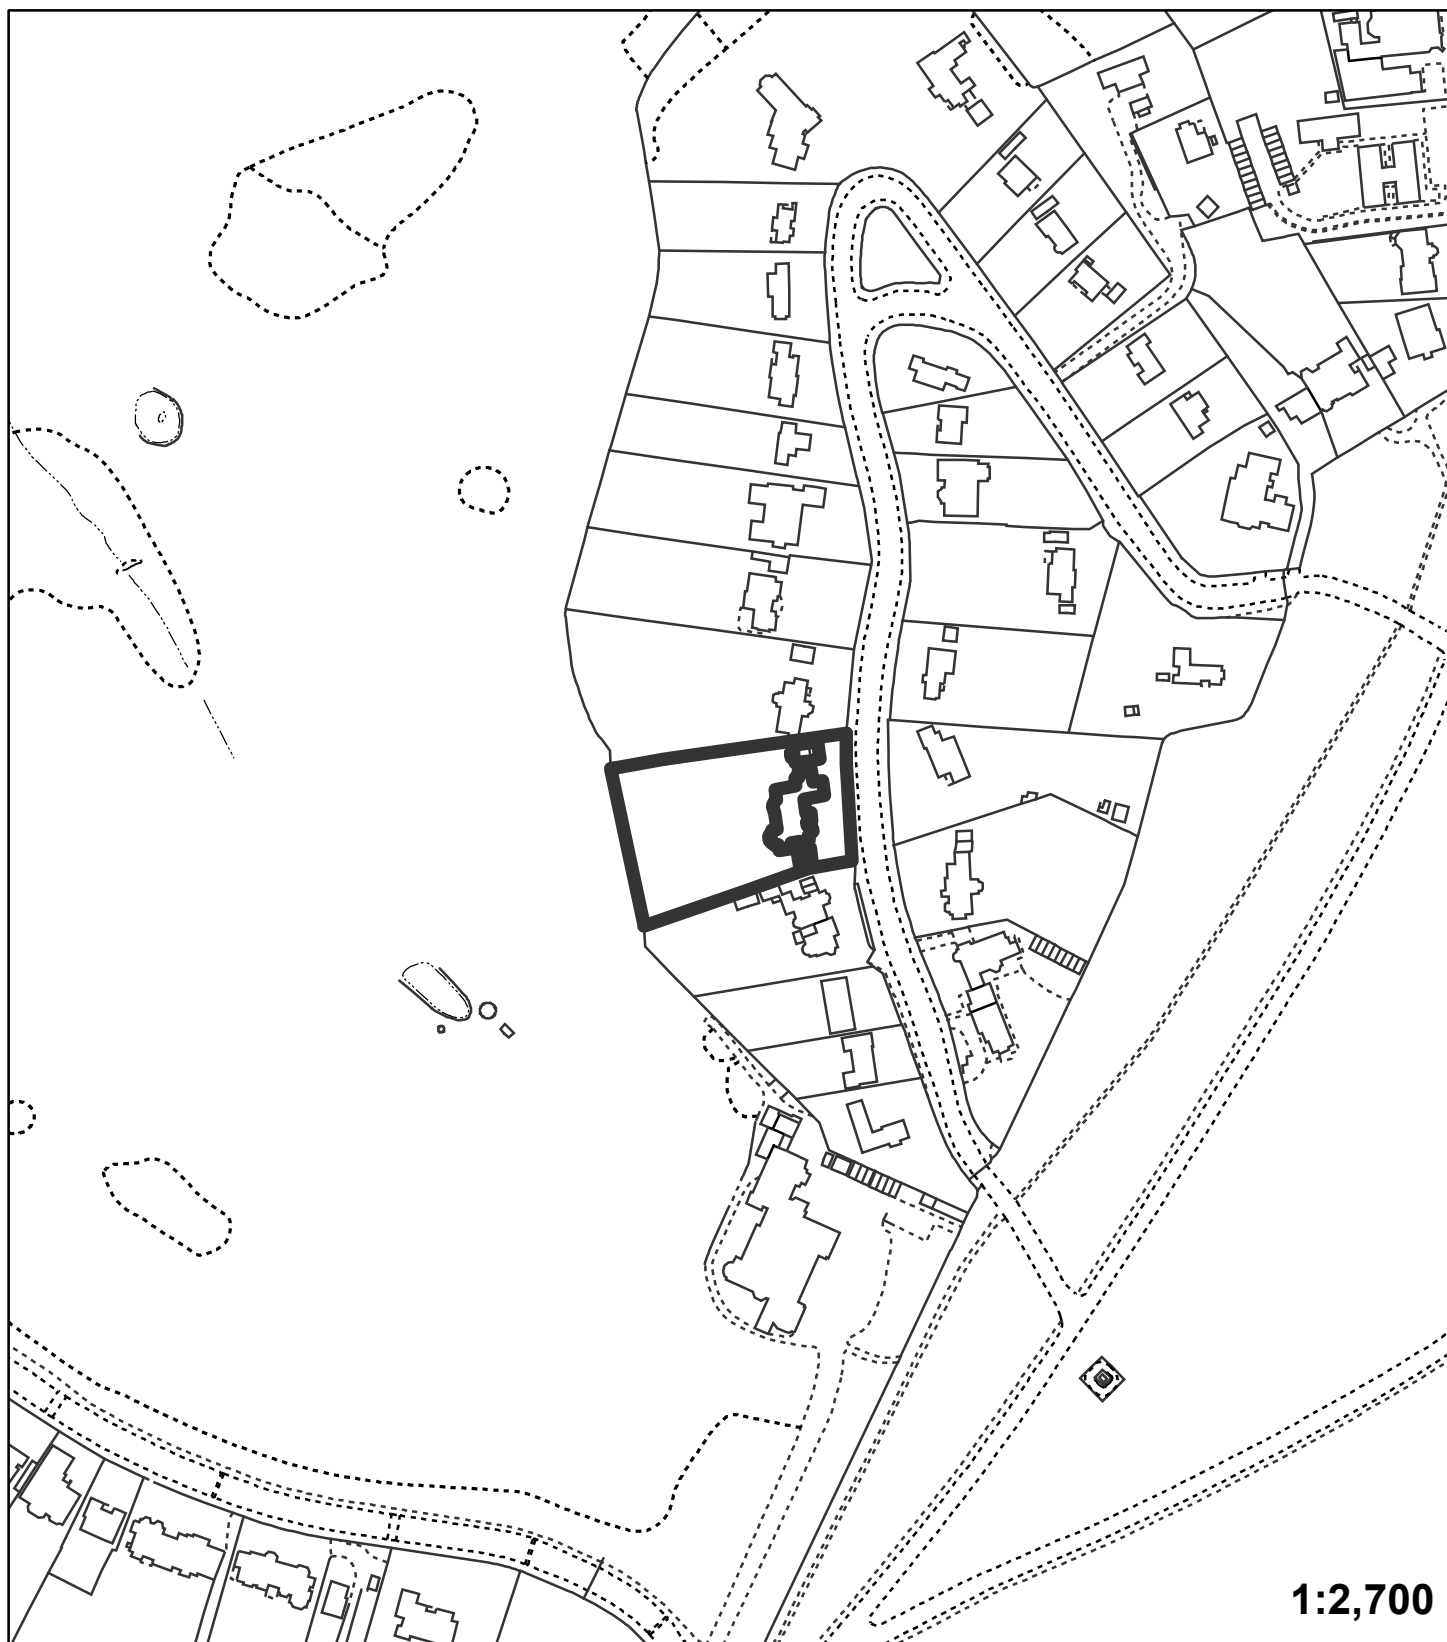

**Application:** 16/04714/LBC

**Address:** Copley Dene 34 Wilderness Road Chislehurst BR7 5EY

**Proposal:** Single storey rear extension.

"This plan is provided to identify the location of the site and should not be used to identify the extent of the application site"  
© Crown copyright and database rights 2015. Ordnance Survey 100017661.