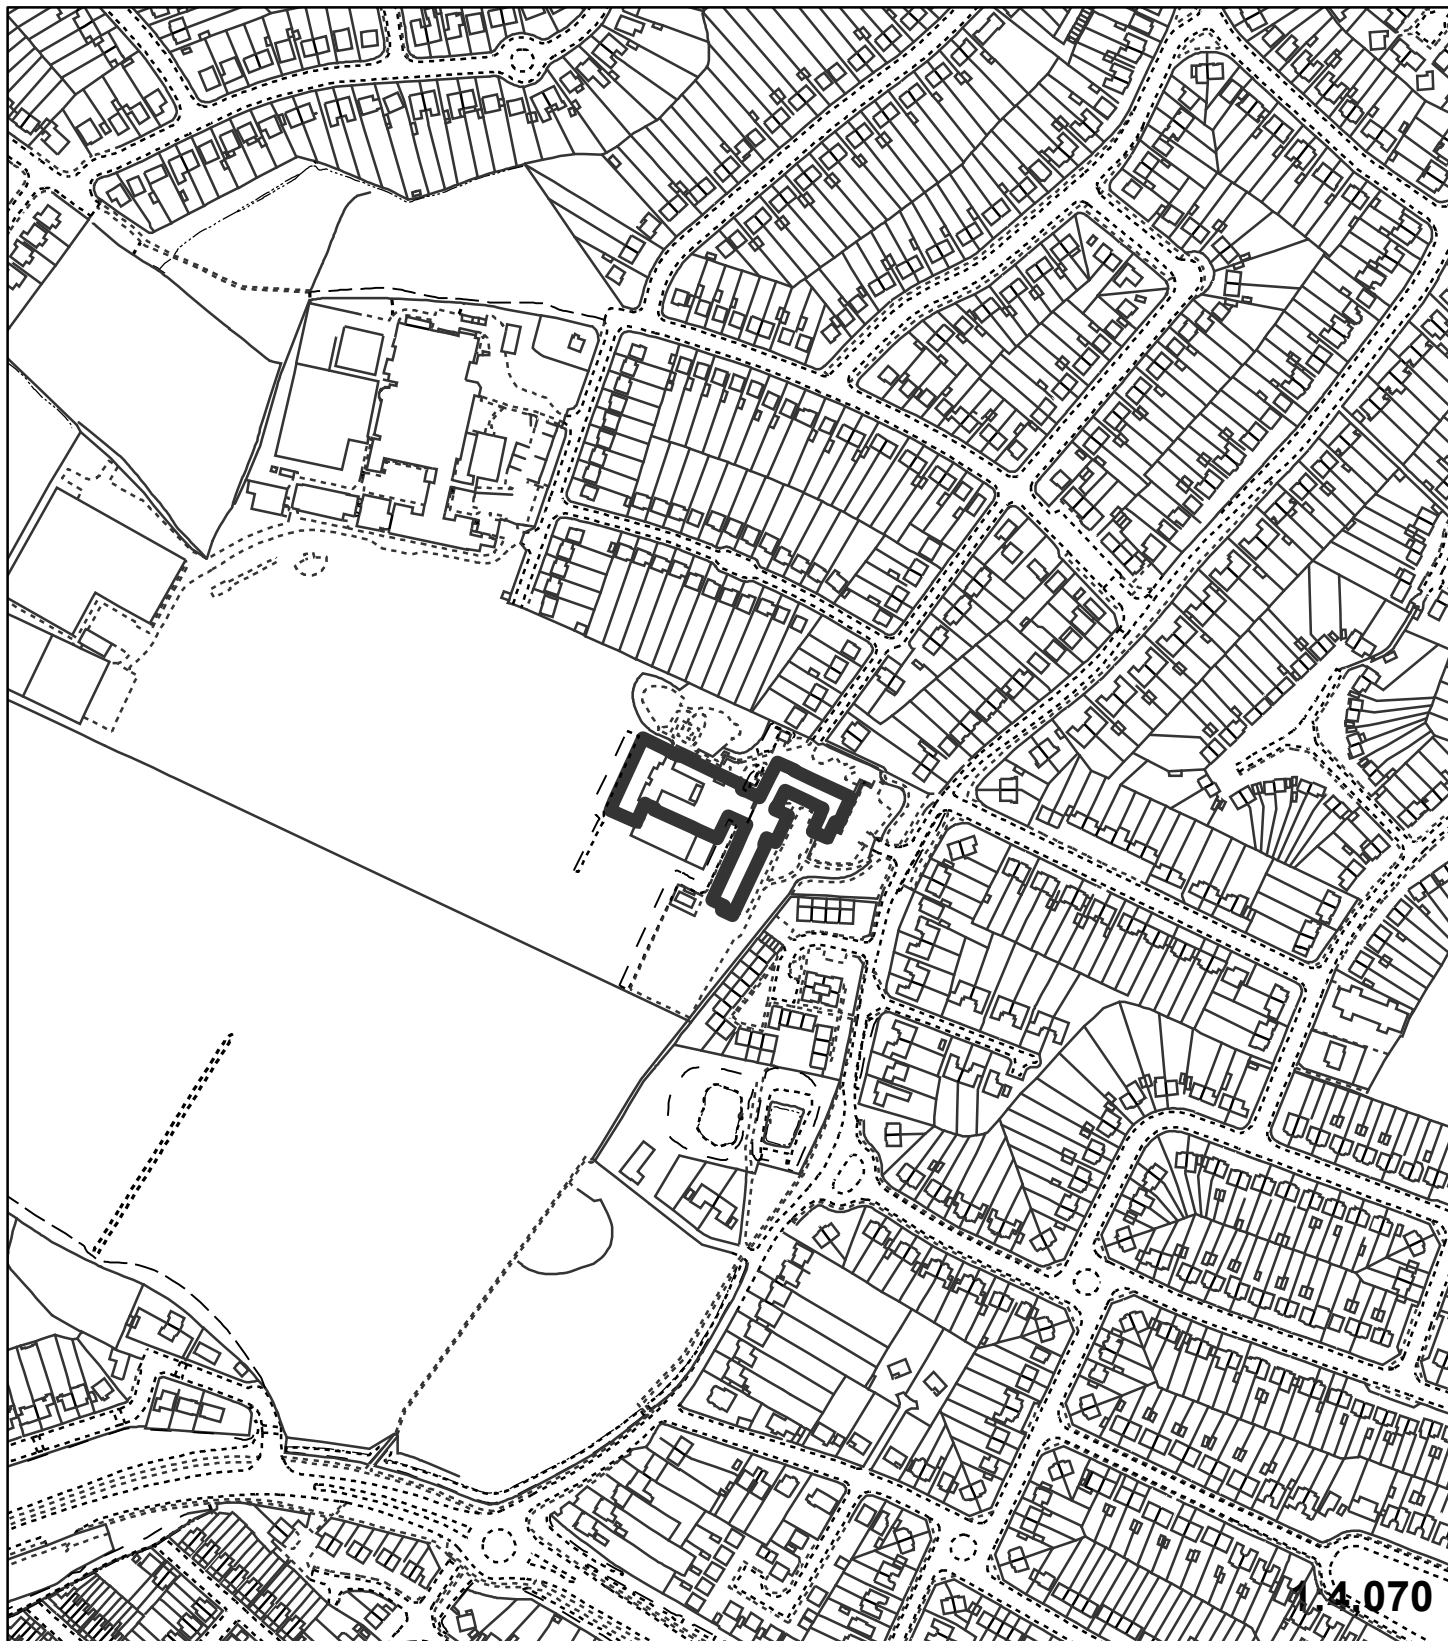

**Application:**17/00287/FULL1

**Address:** Tubbenden Primary School Sandy Bury Orpington BR6 9SD

**Proposal:** Single storey extension to provide SEN classroom with associated facilities, and elevational alterations to existing building including replacement windows and doors and new canopies

"This plan is provided to identify the location of the site and should not be used to identify the extent of the application site"

© Crown copyright and database rights 2015. Ordnance Survey 100017661.