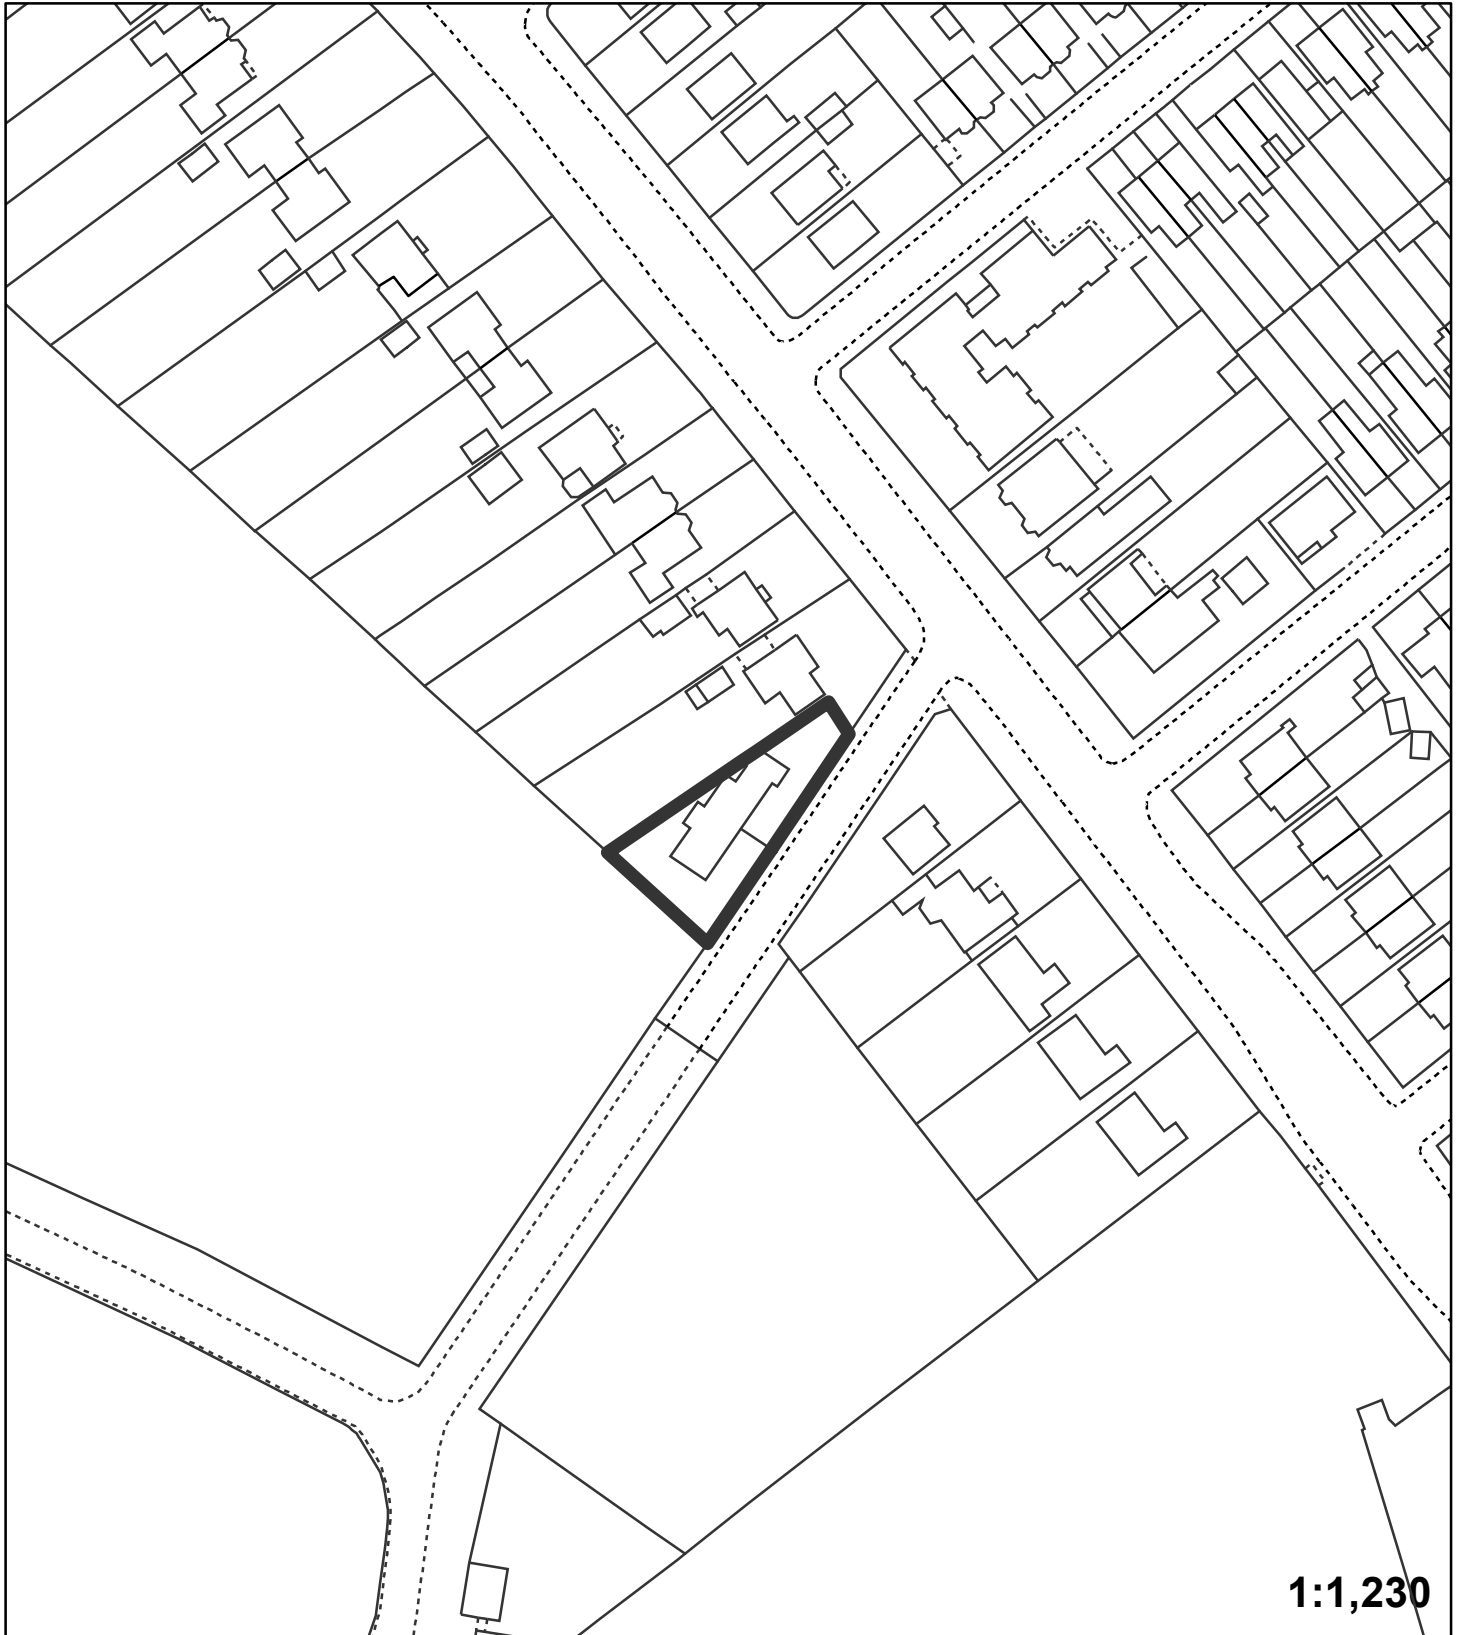

Application:17/00357/FULL1

Address: 2 Hook Farm Road Bromley BR2 9SX

Proposal: Roof extension to provide two bedroom apartment

"This plan is provided to identify the location of the site and should not be used to identify the extent of the application site"
© Crown copyright and database rights 2015. Ordnance Survey 100017661.