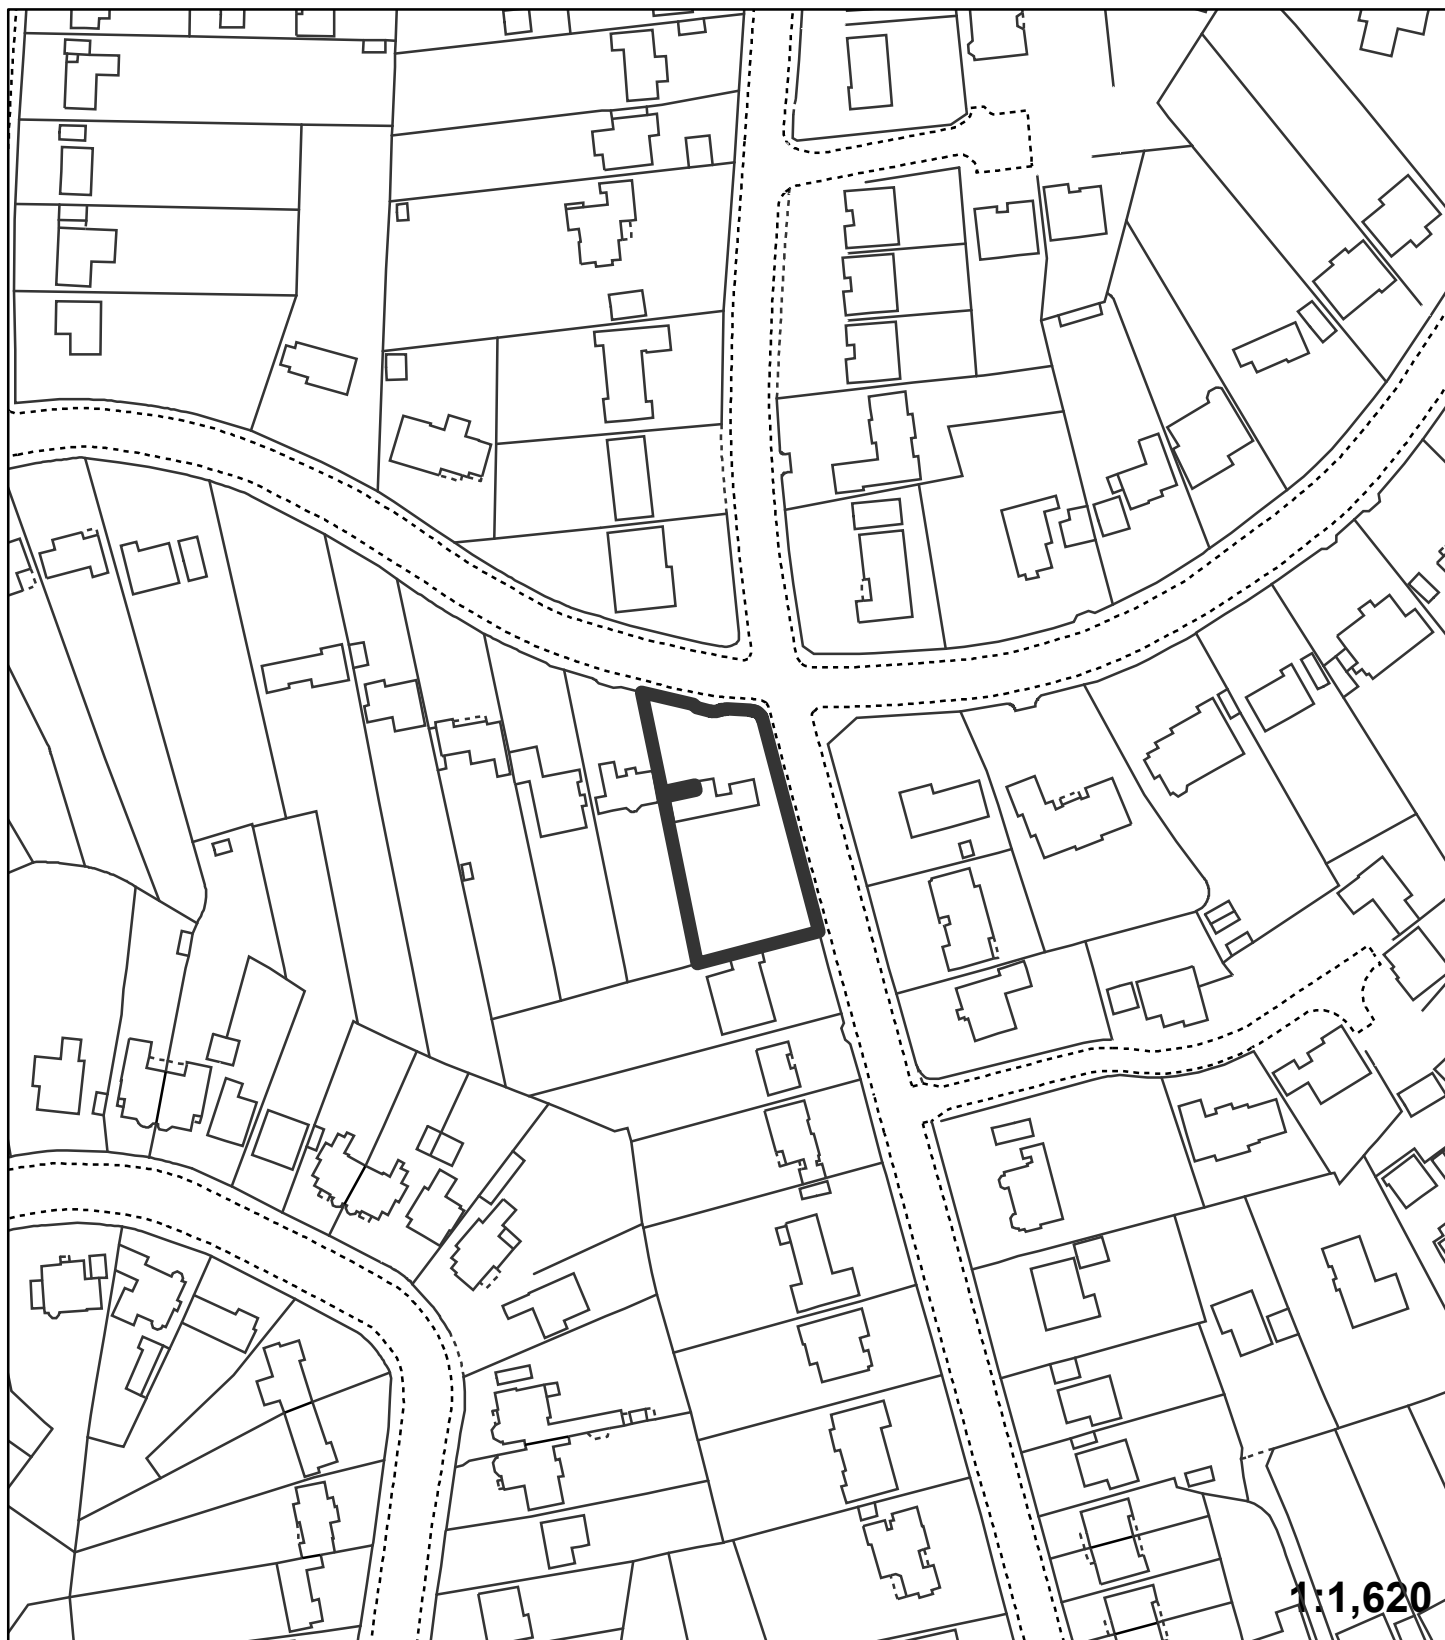

Application:16/05857/FULL1

Address: 17 Park Farm Road Bromley BR1 2PE

Proposal: Demolition of existing dwelling and erection of a two storey 6 bedroom dwelling with accommodation in the roofspace

"This plan is provided to identify the location of the site and should not be used to identify the extent of the application site"

© Crown copyright and database rights 2015. Ordnance Survey 100017661.