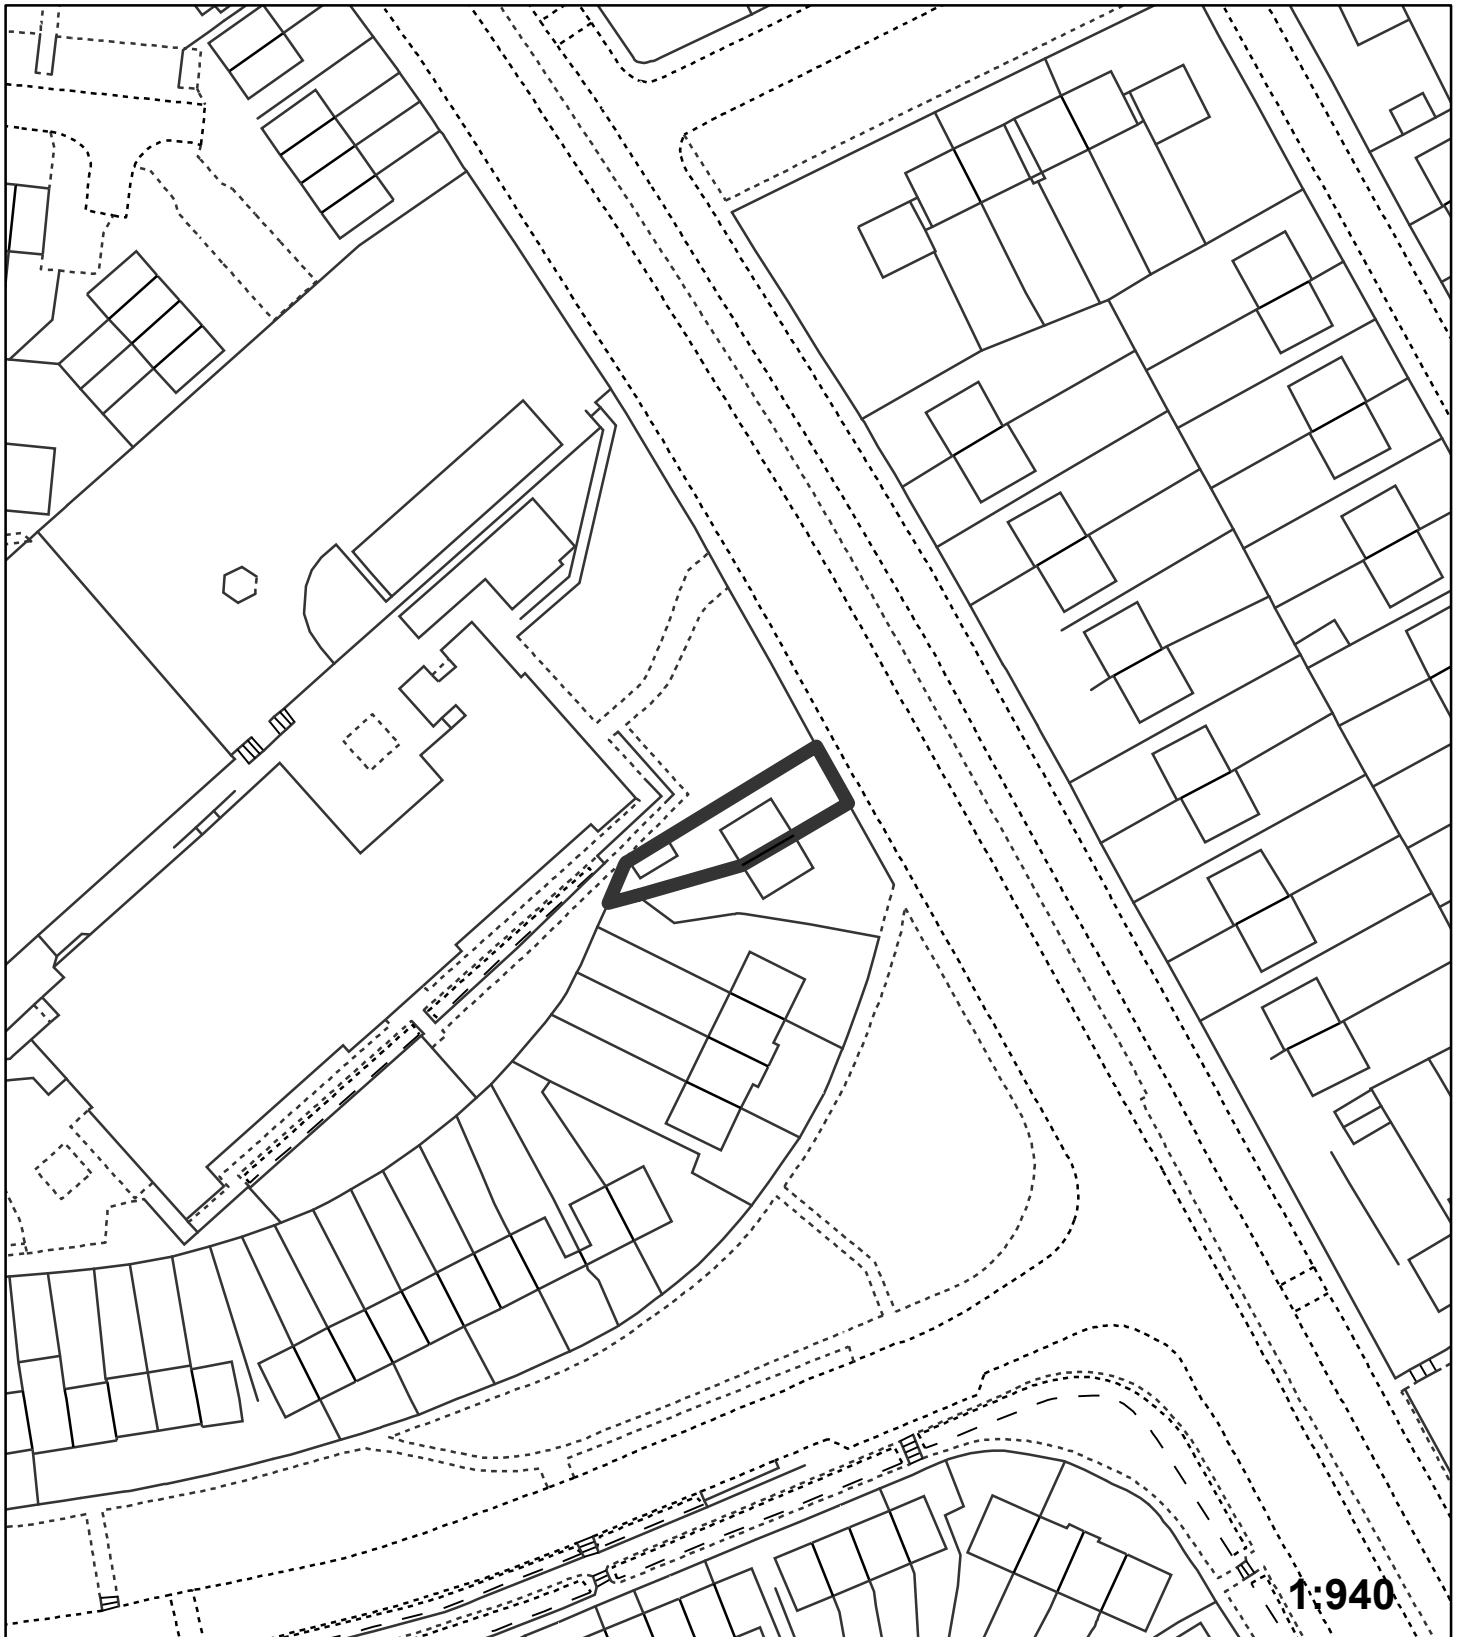

Application:17/00471/FULL6

Address: 220 Mottingham Road Mottingham London SE9 4SZ

Proposal: Two storey side extension, single storey front extension and elevational alterations

"This plan is provided to identify the location of the site and should not be used to identify the extent of the application site"

© Crown copyright and database rights 2015. Ordnance Survey 100017661.