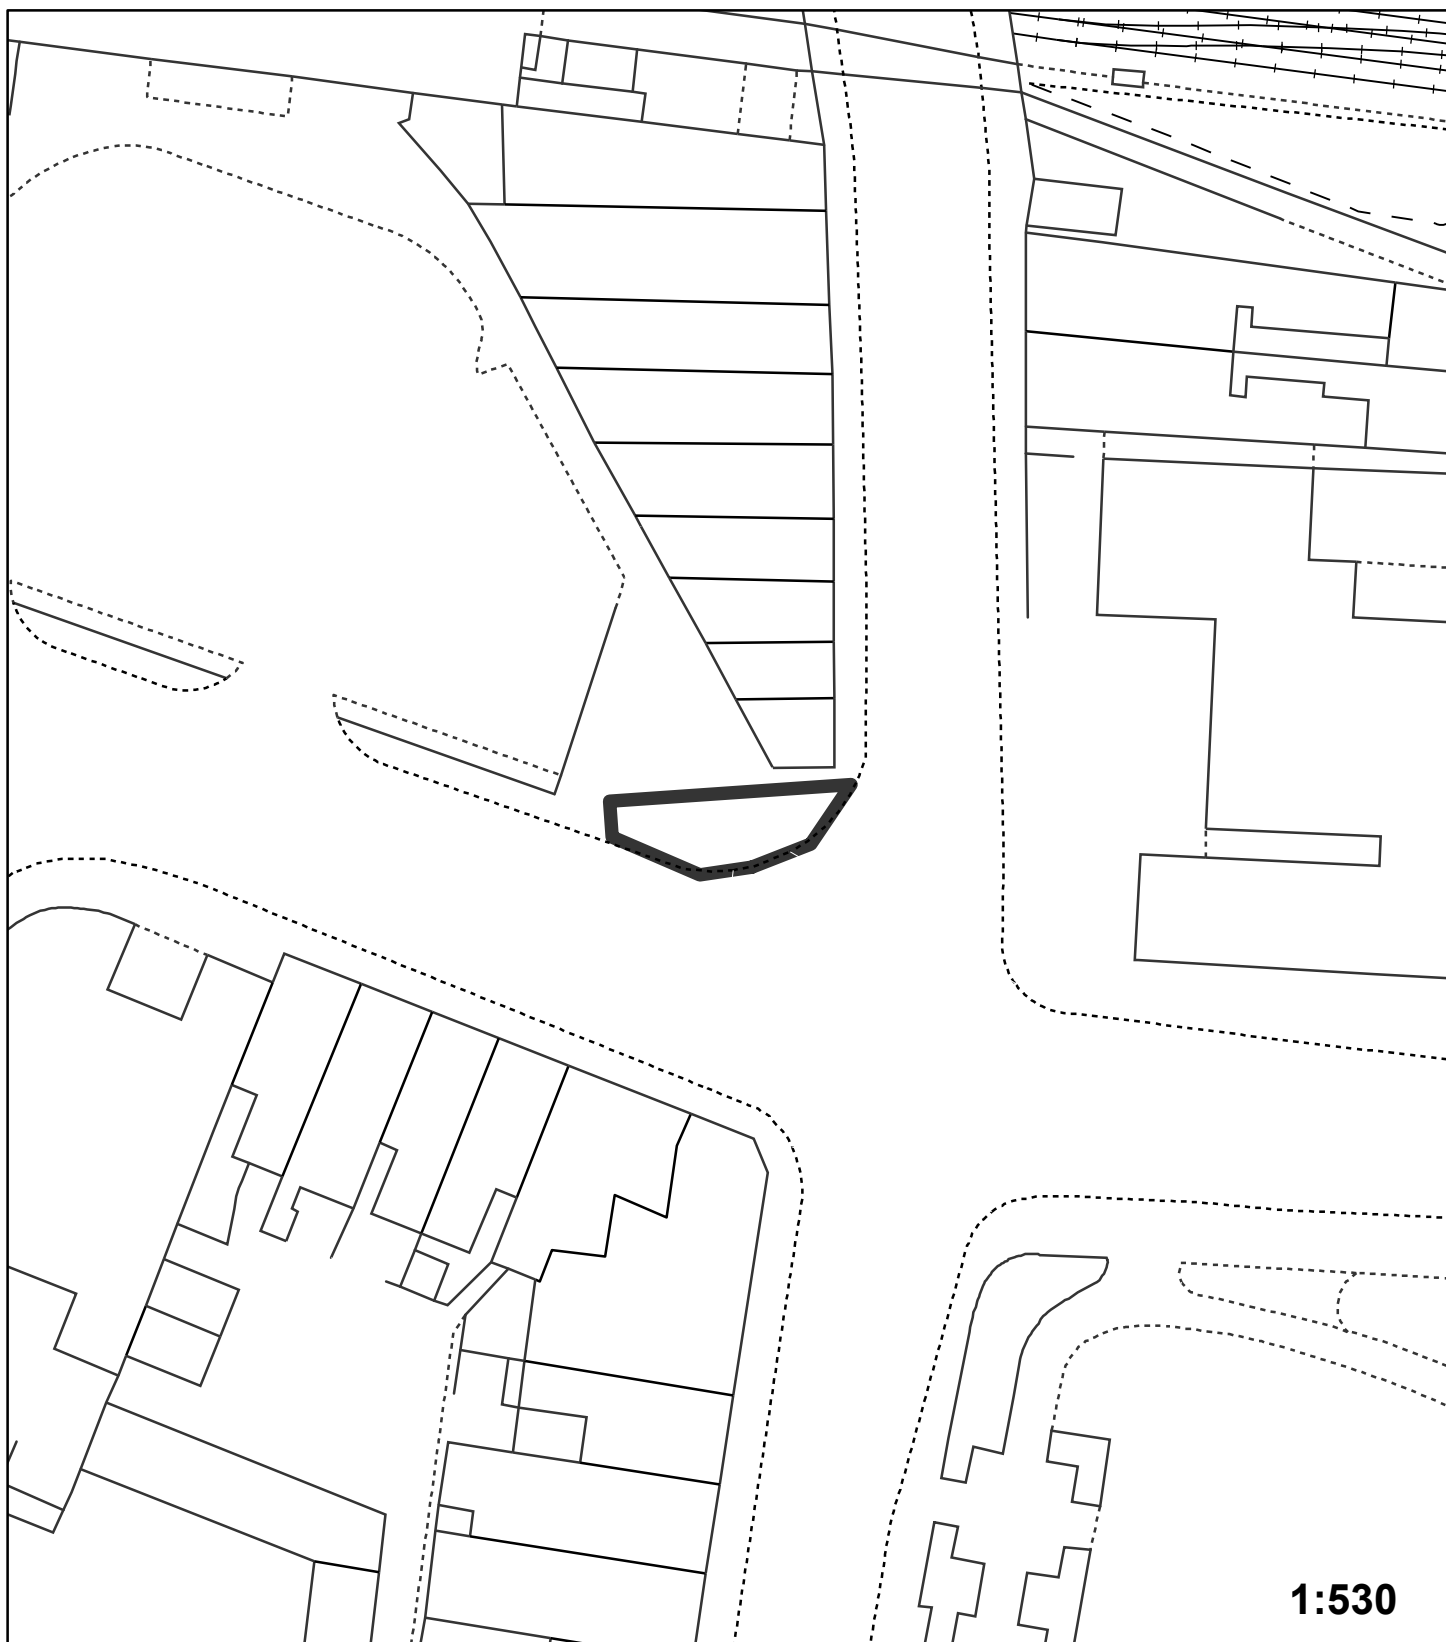

Application: 17/01039/ADV

Address: Land At Junction With High Street Rectory Road Beckenham

Proposal: Externally illuminated flag pole sign

"This plan is provided to identify the location of the site and should not be used to identify the extent of the application site"

© Crown copyright and database rights 2015. Ordnance Survey 100017661.