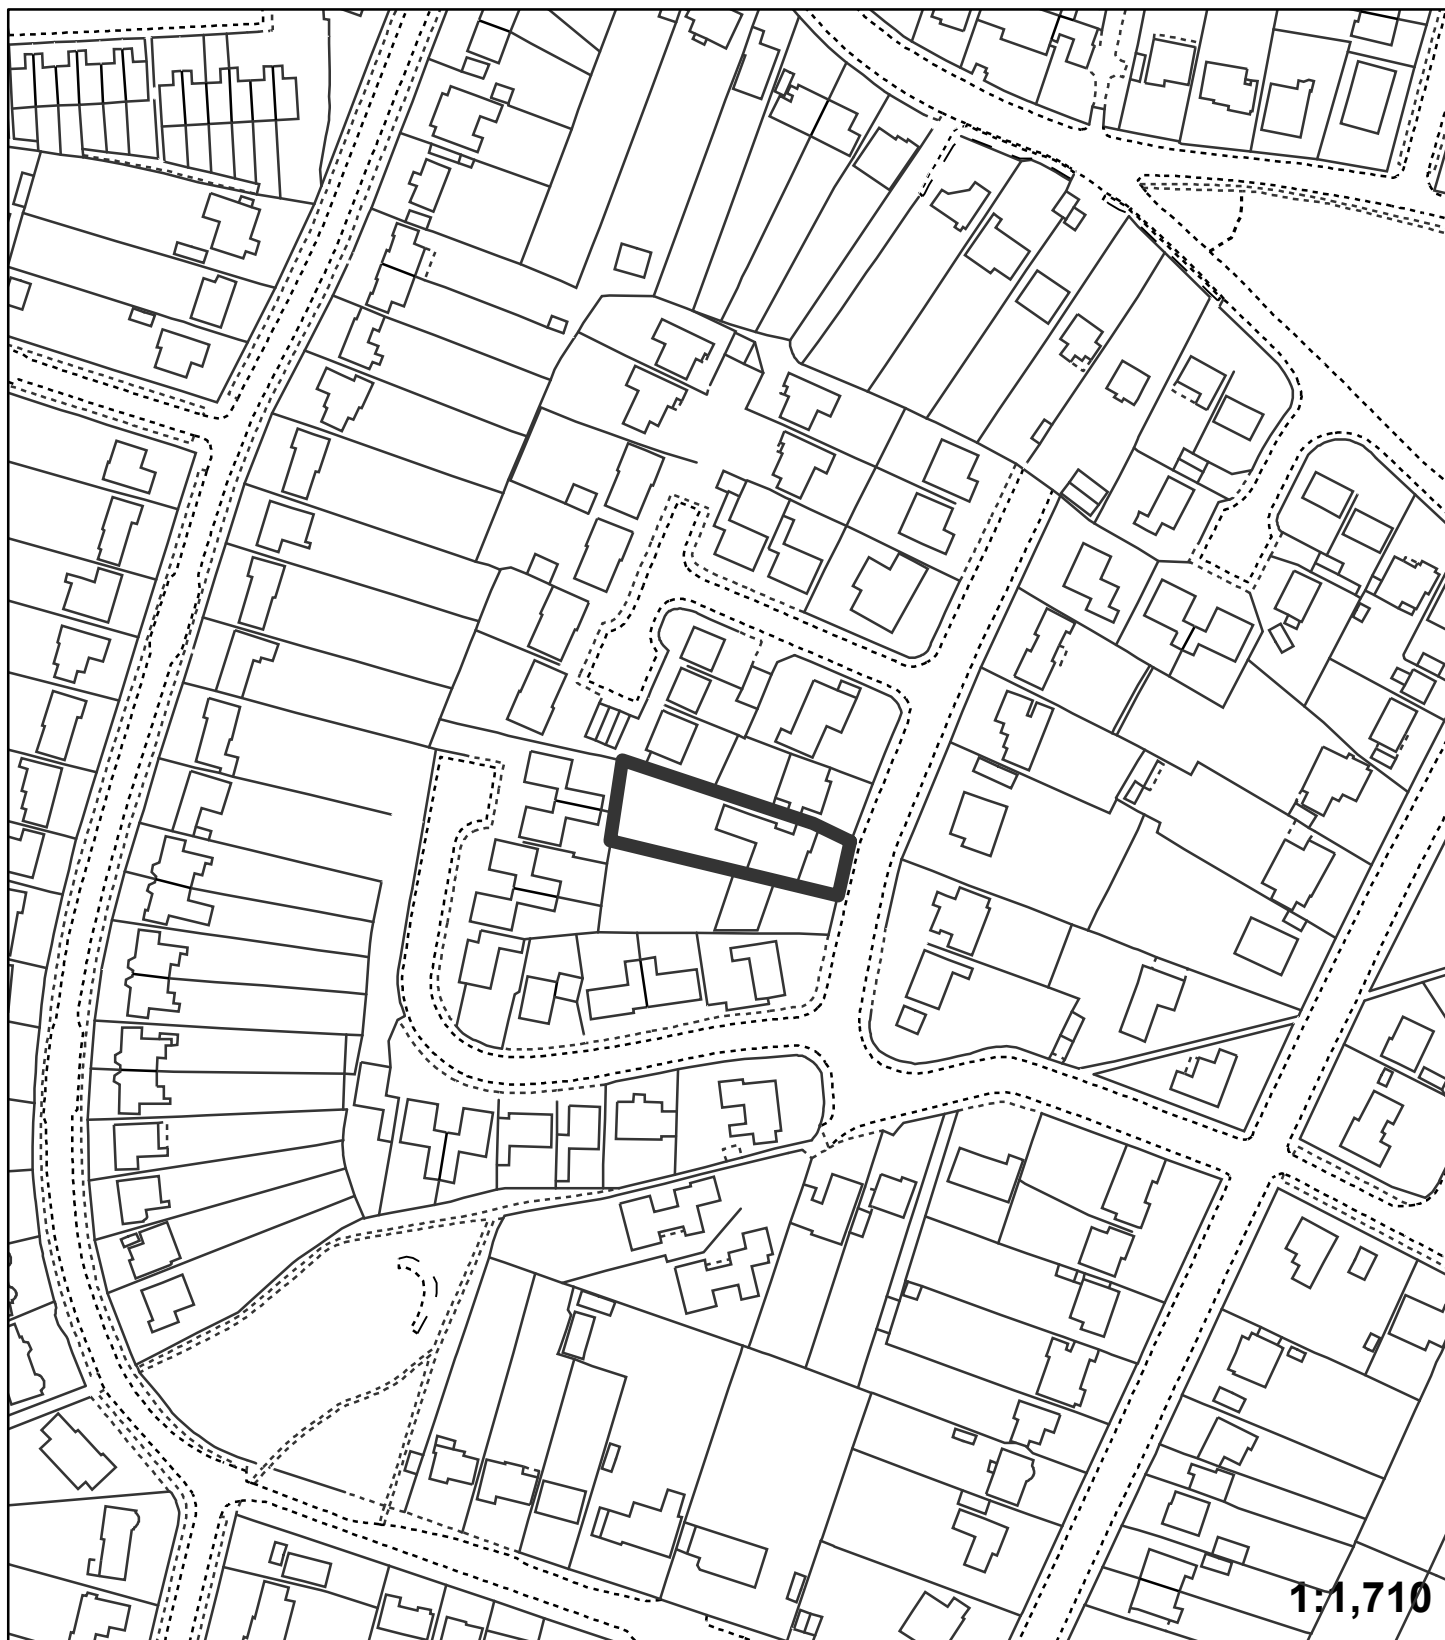

Application:17/01038/FULL6

Address: 9A Irene Road Orpington BR6 0HA

Proposal: Outbuilding to rear. RETROSPECTIVE APPLICATION.

"This plan is provided to identify the location of the site and should not be used to identify the extent of the application site"

© Crown copyright and database rights 2015. Ordnance Survey 100017661.