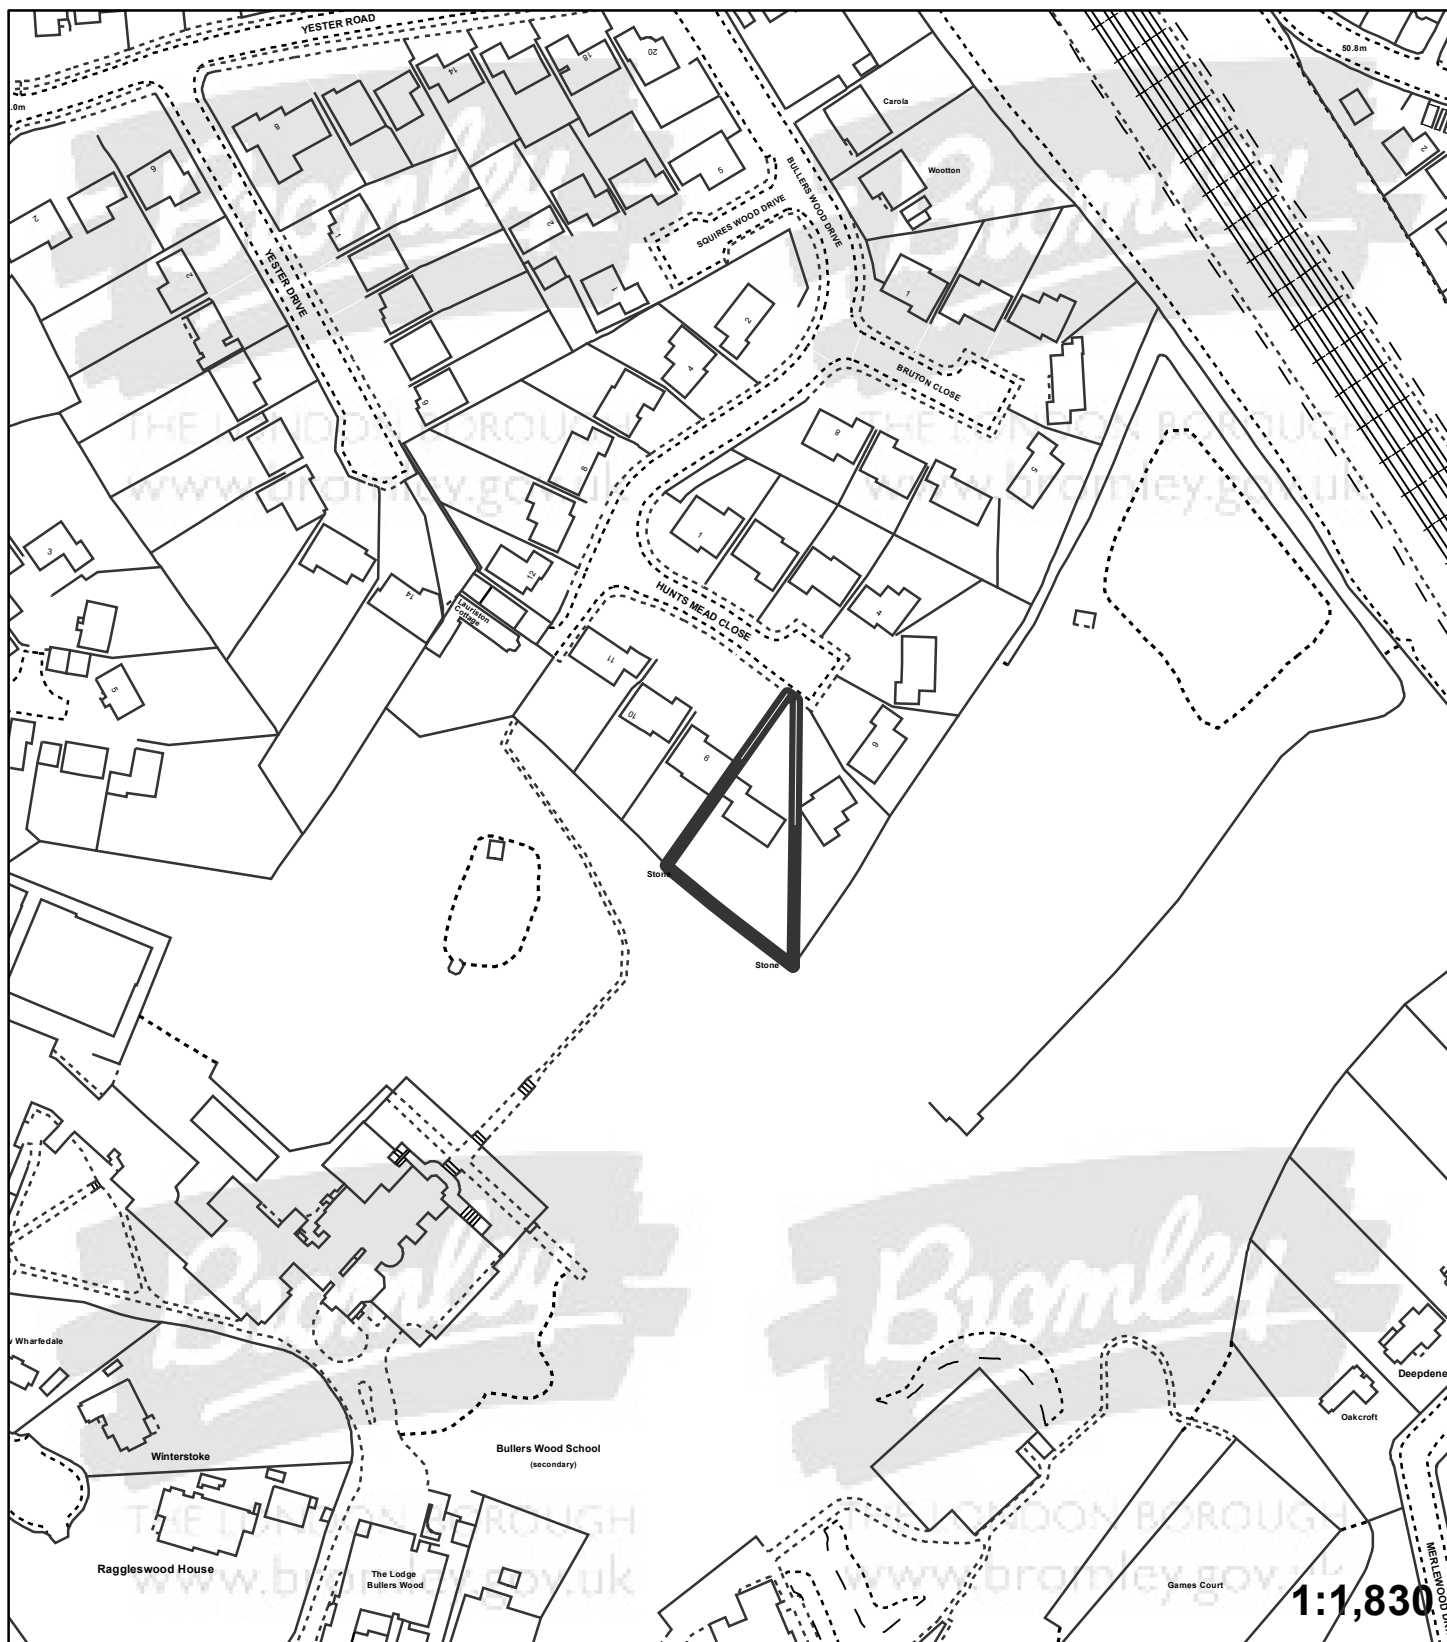

Application:17/03155/FULL6

Address: 8 Hunts Mead Close Chislehurst BR7 5SE

Proposal: Single storey outbuilding to house swimming pool

"This plan is provided to identify the location of the site and should not be used to identify the extent of the application site"

© Crown copyright and database rights 2015. Ordnance Survey 100017661.