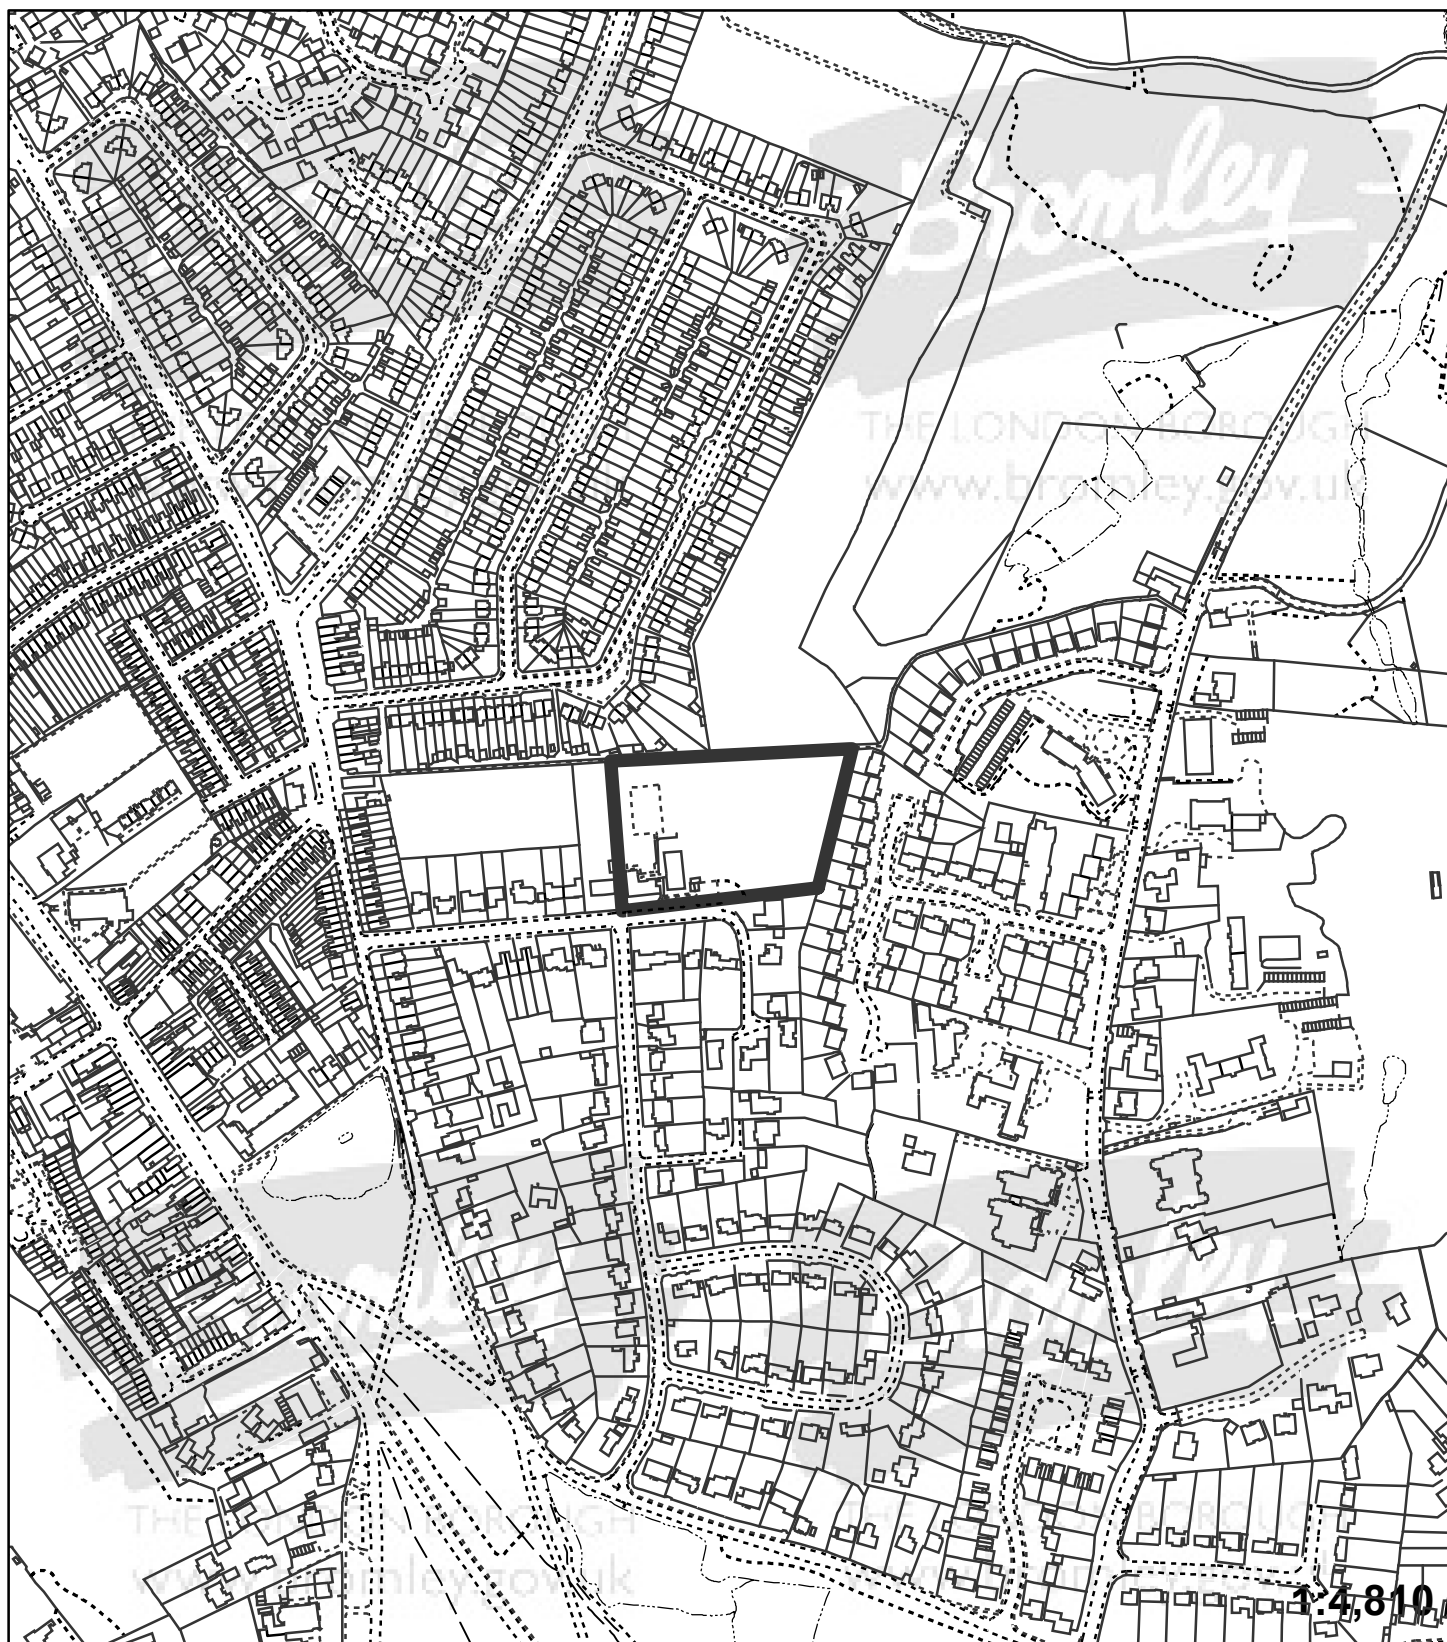

Application:17/03456/FULL1

Address: Mead Road Infant School Mead Road Chislehurst BR7 6AD

Proposal: 3 replacement external fire escape staircases, replacement isolated windows within the 'fire protection zone' and re-covering of rear upper and lower flat roofs with Bauder high performance felt system
RETROSPECTIVE APPLICATION

"This plan is provided to identify the location of the site and should not be used to identify the extent of the application site"

© Crown copyright and database rights 2015. Ordnance Survey 100017661.